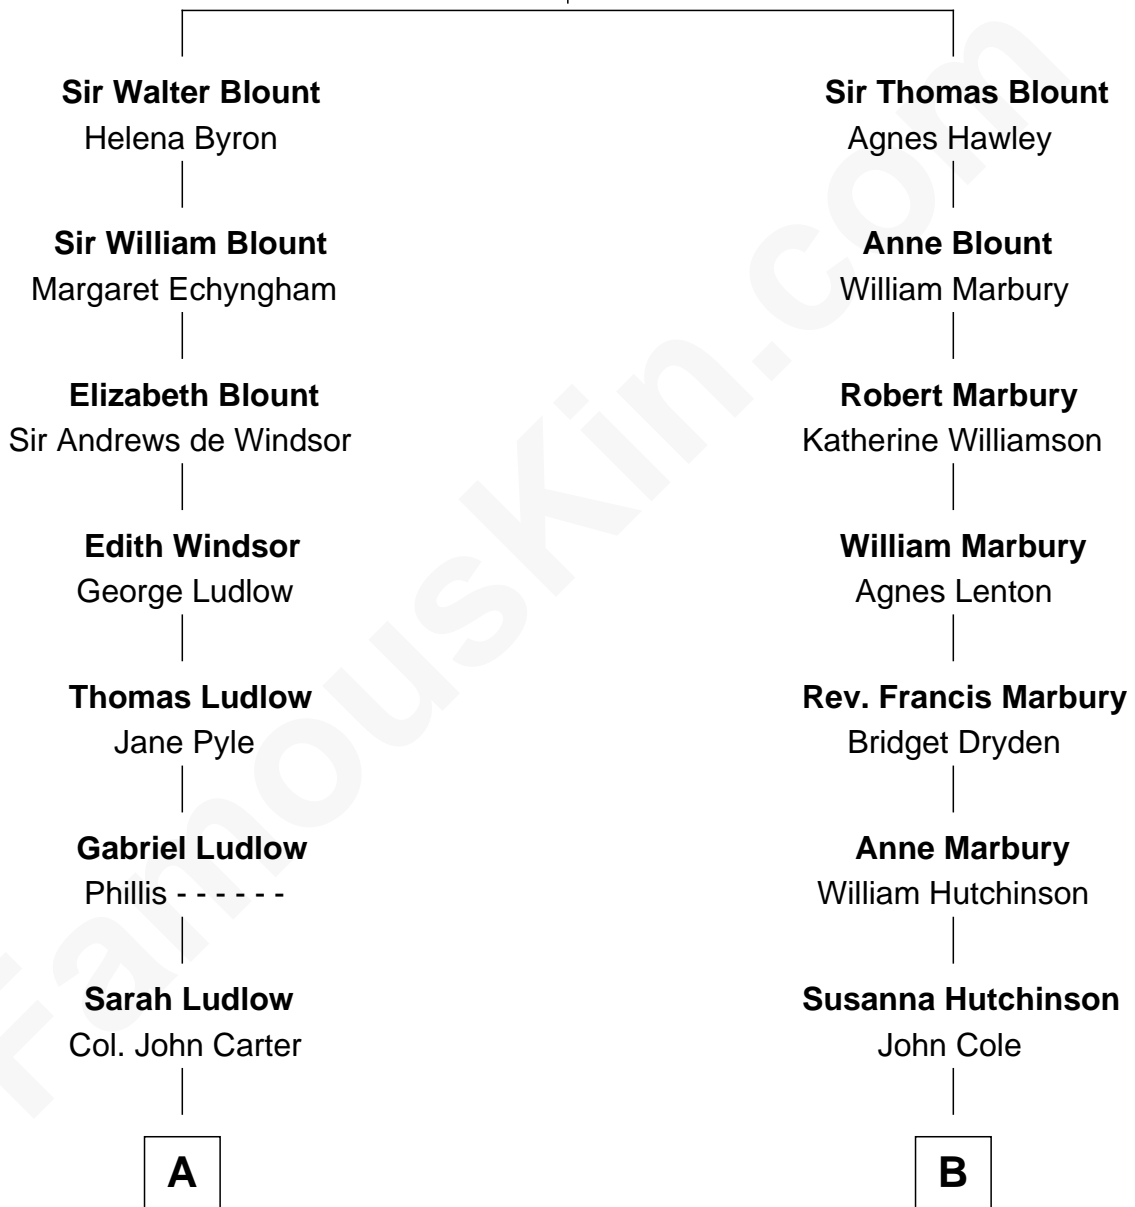

## Relationship Chart of

### Benjamin Harrison V

*Signer of the Declaration of Independence*

9th cousin 4 times removed of

**Shanghai Pierce**  
*Texas Cattleman*

**Sir Thomas Blount**  
Margaret de Gresley

**A**

**Col. Robert Carter**

Elizabeth Landon

**Anne Carter**

Benjamin Harrison

**Benjamin Harrison V**

*Signer of Declaration of Independence*

**B**

**Susanna Cole**

Thomas Eldred

**Susanna Eldred**

Jeffrey Champlin

**Emlin Champlin**

Joseph Wilbore

**Ambless Wilbore**

Nathaniel Stoddard

**Susanna Stoddard**

Isaac Pearce