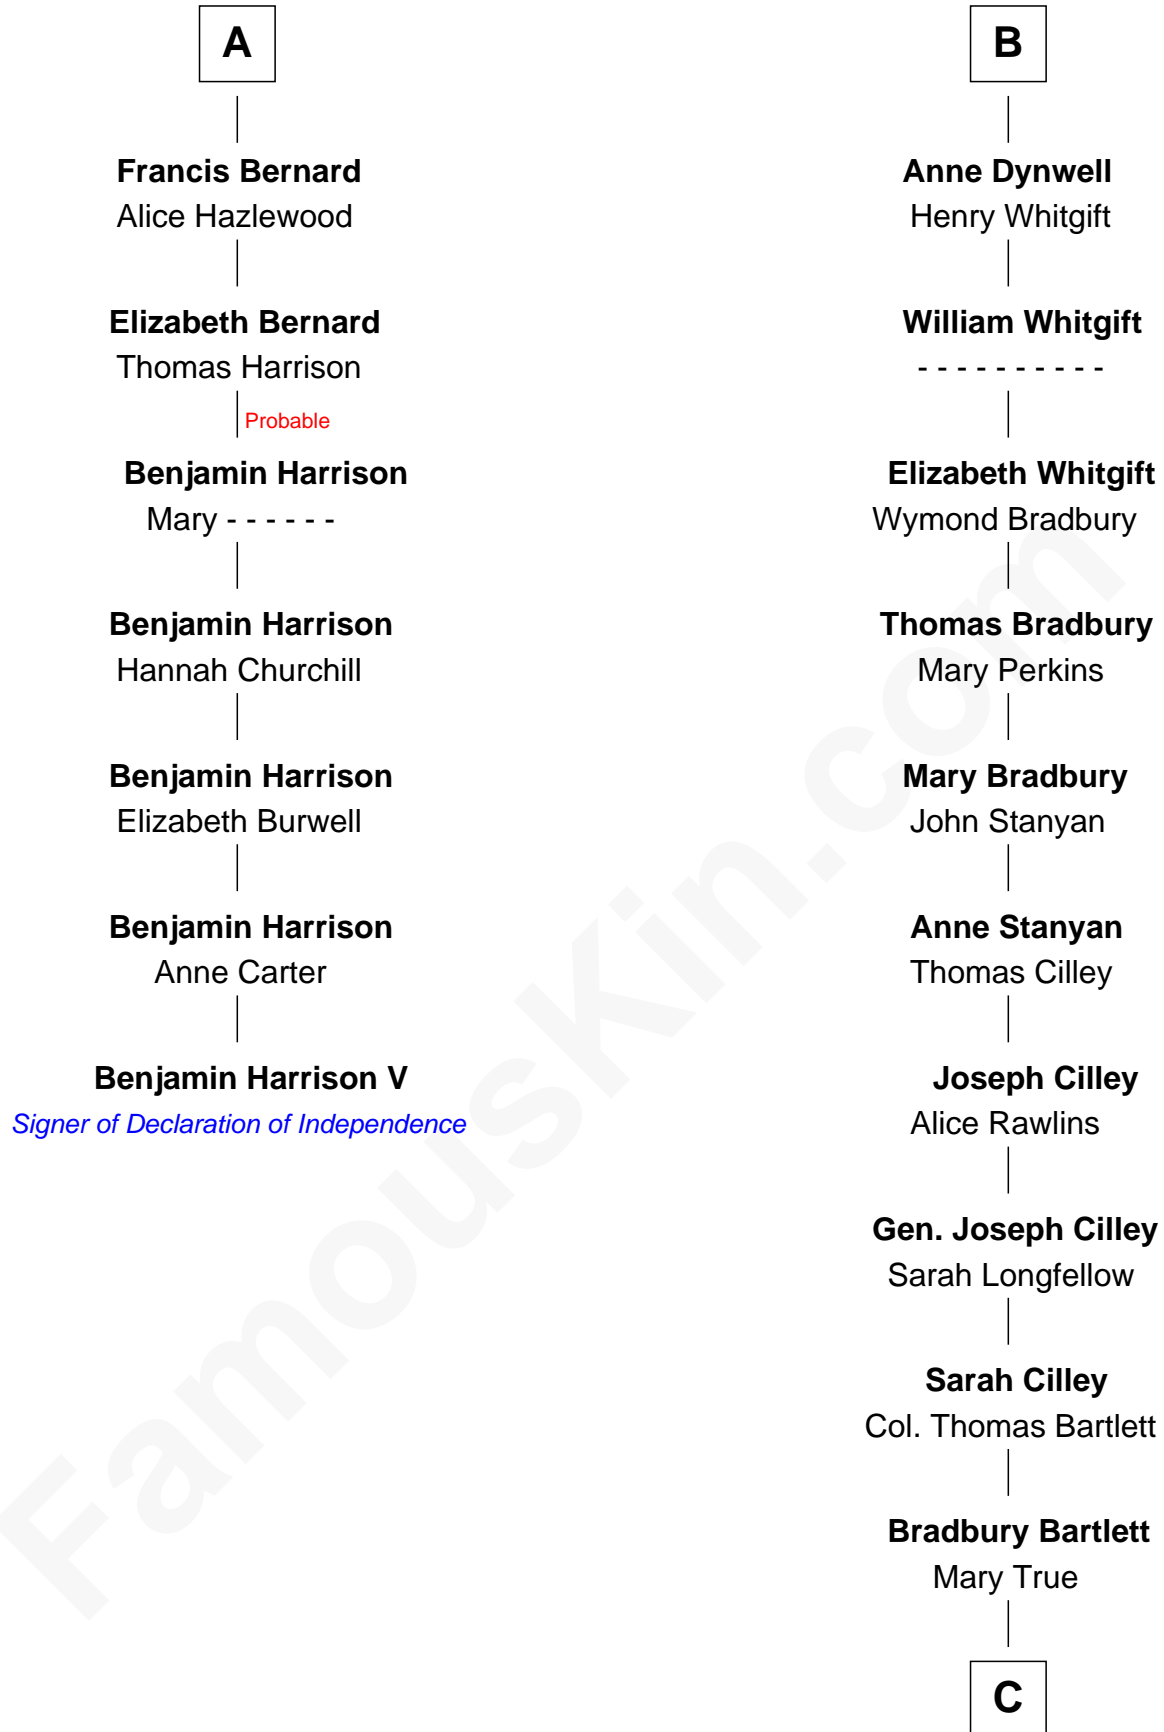

FamousKin.com

Relationship Chart of

Benjamin Harrison V

Signer of the Declaration of Independence

13th cousin 7 times removed of

Alan Shepard

Mercury and Apollo Astronaut

Sir Thomas de Beauchamp

Katherine de Mortimer

Philippa de Beauchamp

Sir Hugh de Stafford

Margaret de Stafford

Sir Ralph Neville

Margaret de Neville

Sir Richard Scrope

Sir Henry le Scrope

Margaret de Welles

Sir Thomas Dymoke

Jane Dymoke

John Fulnetby

Katherine Fulnetby

William Dynwell

B

C

Thomas Bradbury Bartlett
Victoria Elizabeth Williams Cilley

Annie Elizabeth Bartlett
Frederick Johnson Shepard

Alan Bartlett Shepard
Pauline Renza Emerson

Alan Shepard
Mercury and Apollo Astronaut

FamousKin.com