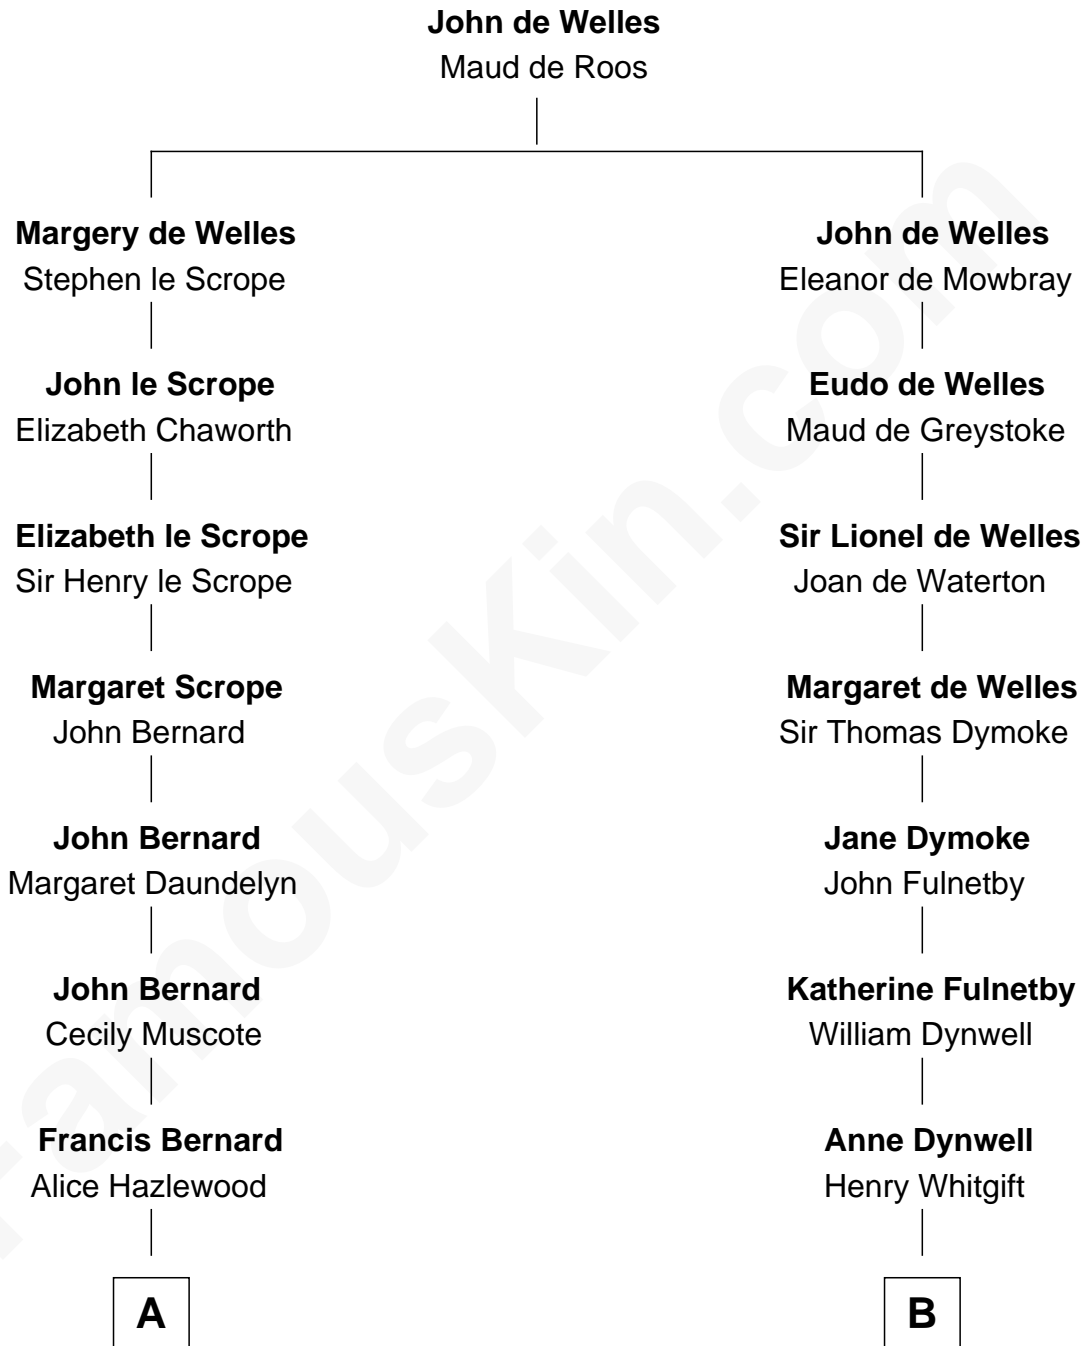

## Relationship Chart of

### Benjamin Harrison V

*Signer of the Declaration of Independence*

12th cousin 7 times removed of

### Alan Shepard

*Mercury and Apollo Astronaut*

C

**Annie Elizabeth Bartlett**  
Frederick Johnson Shepard

**Alan Bartlett Shepard**  
Pauline Renza Emerson

**Alan Shepard**  
*Mercury and Apollo Astronaut*