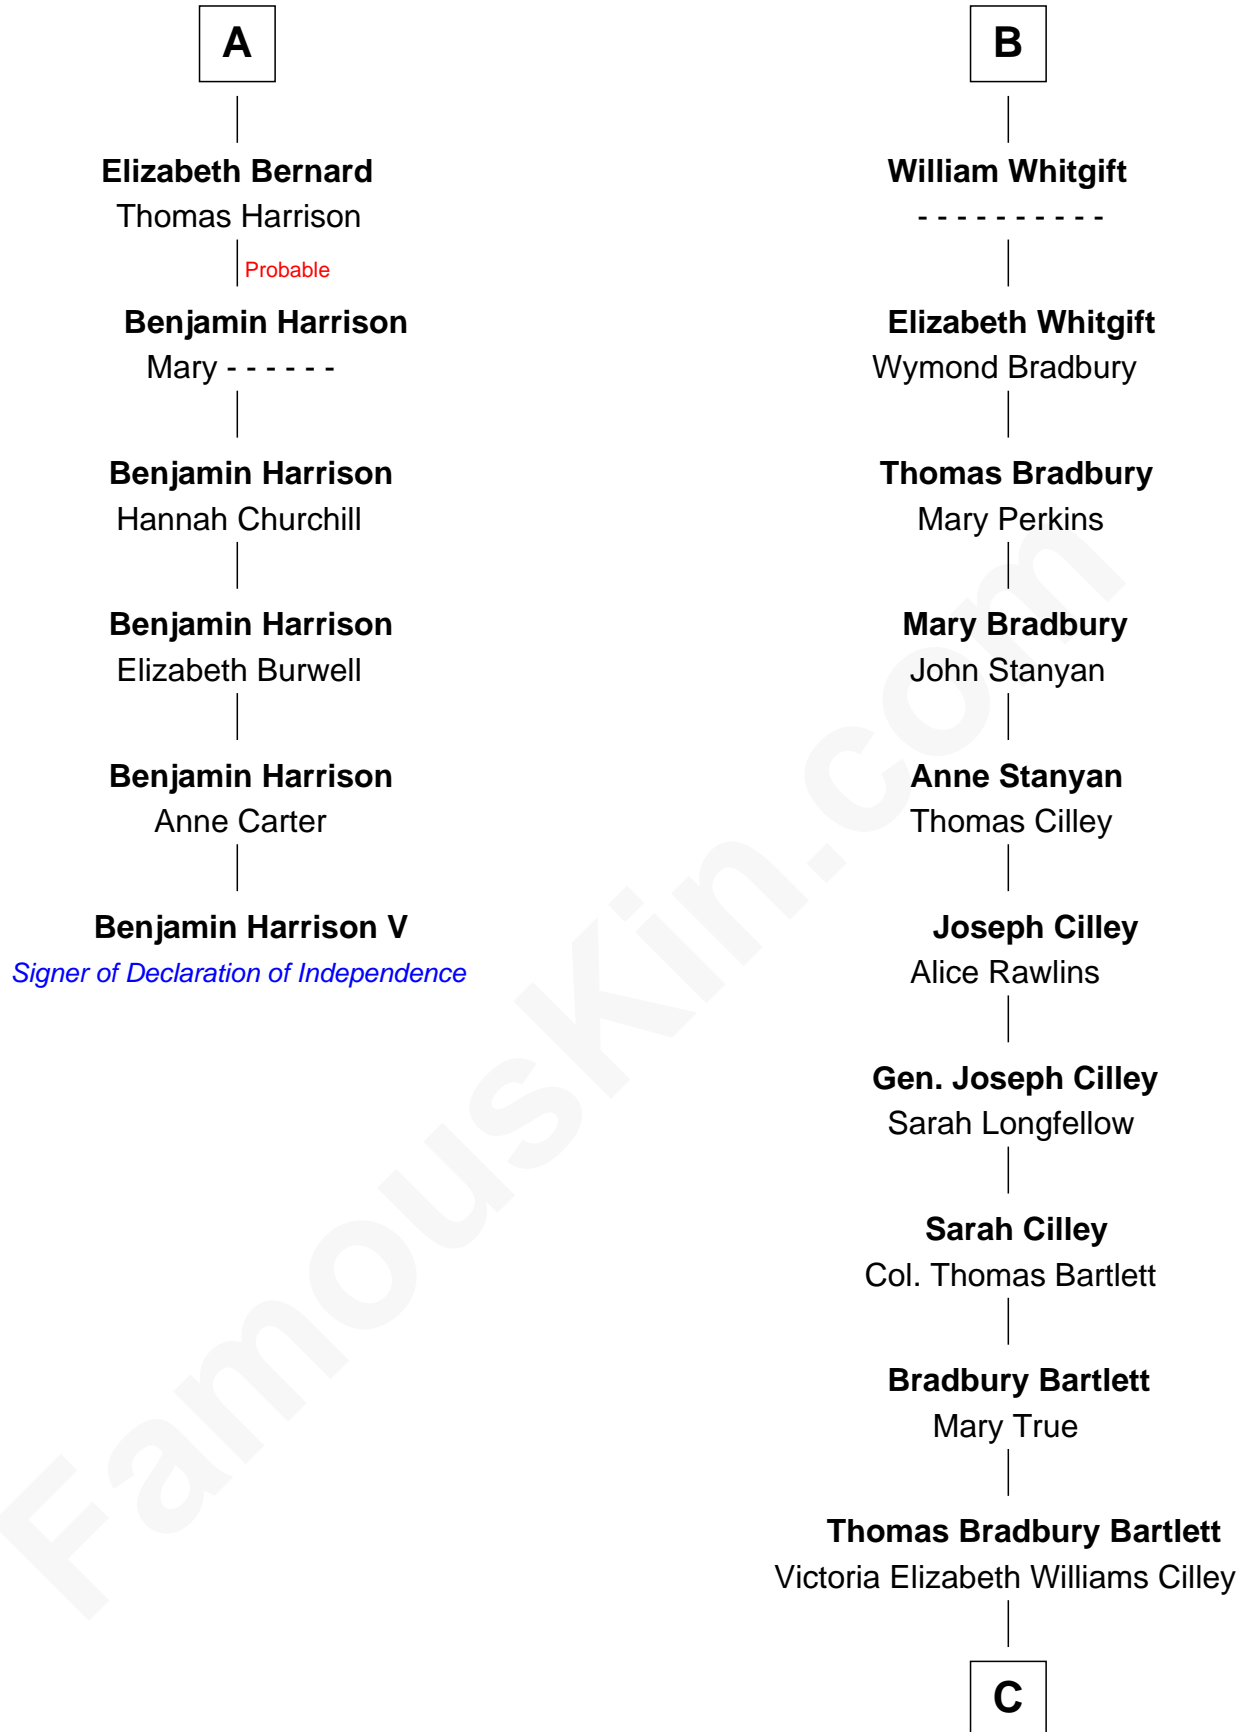

## Relationship Chart of

### Benjamin Harrison V

*Signer of the Declaration of Independence*

12th cousin 7 times removed of

### Alan Shepard

*Mercury and Apollo Astronaut*

C

**Annie Elizabeth Bartlett**  
Frederick Johnson Shepard

**Alan Bartlett Shepard**  
Pauline Renza Emerson

**Alan Shepard**  
*Mercury and Apollo Astronaut*