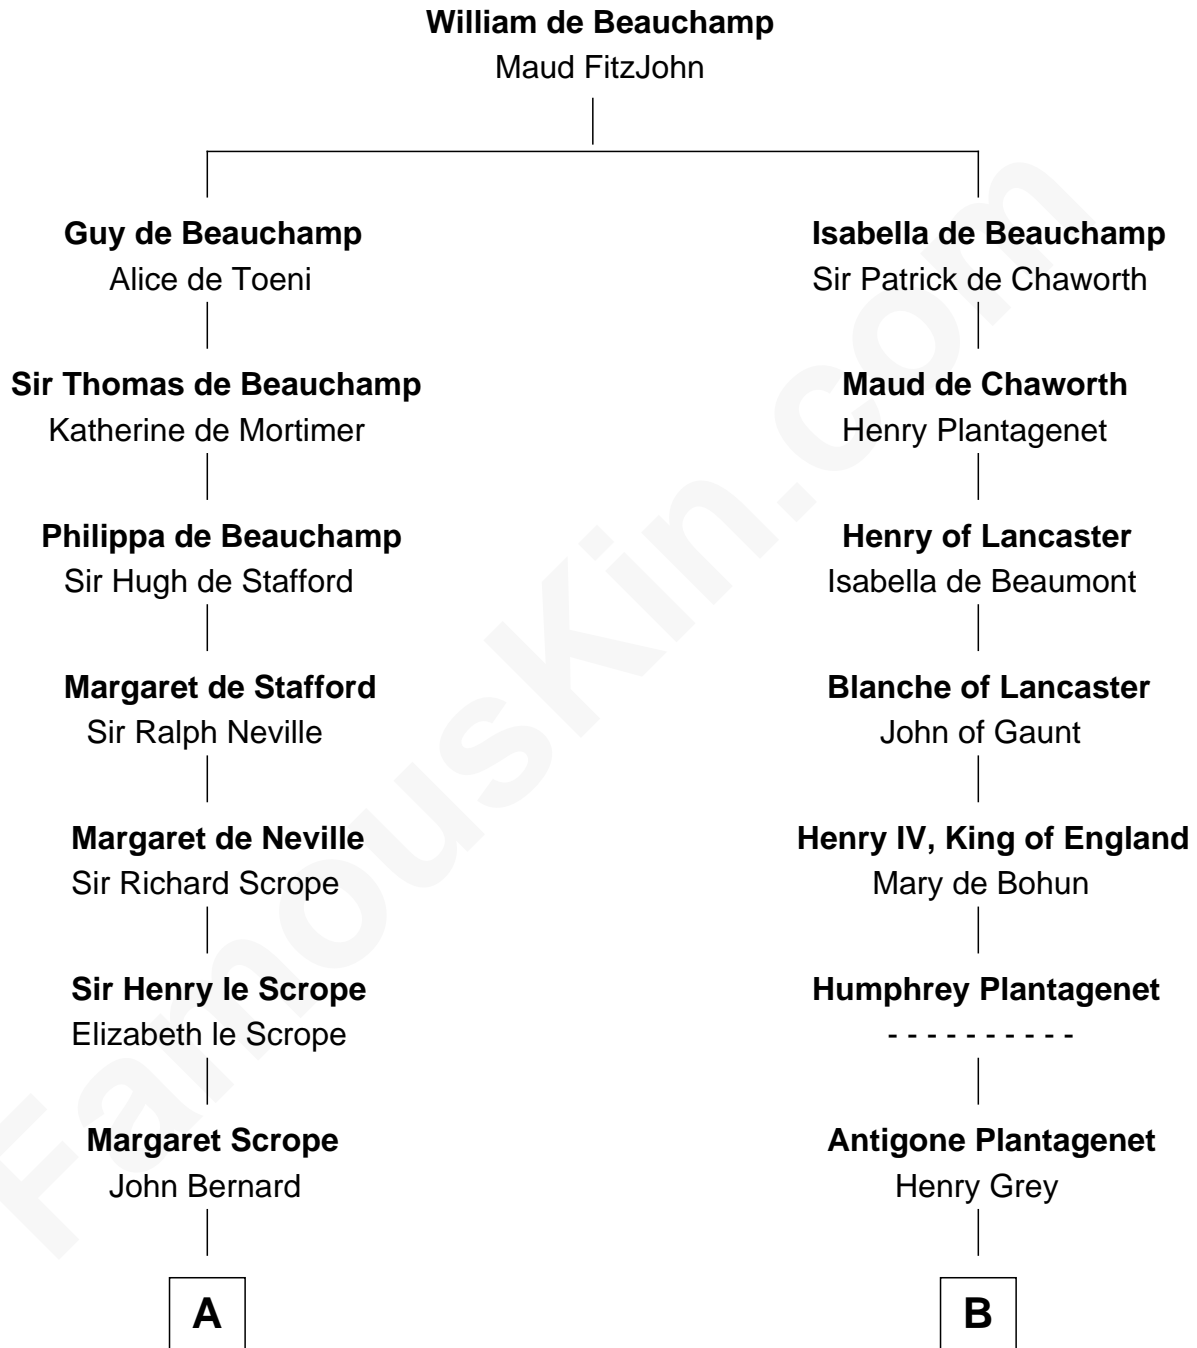

FamousKin.com

Relationship Chart of Benjamin Harrison V

Signer of the Declaration of Independence

15th cousin 6 times removed of

Orson Welles

Radio, Stage, and Movie Actor

C

William Hill Wells
Elizabeth Dagworthy

Henry Hill Welles
Mary Putnam

Richard Jones Welles
Mary Blanche Head

Richard Head Welles
Beatrice Ives

Orson Welles
Radio, Stage, and Movie Actor

FamousKin.com