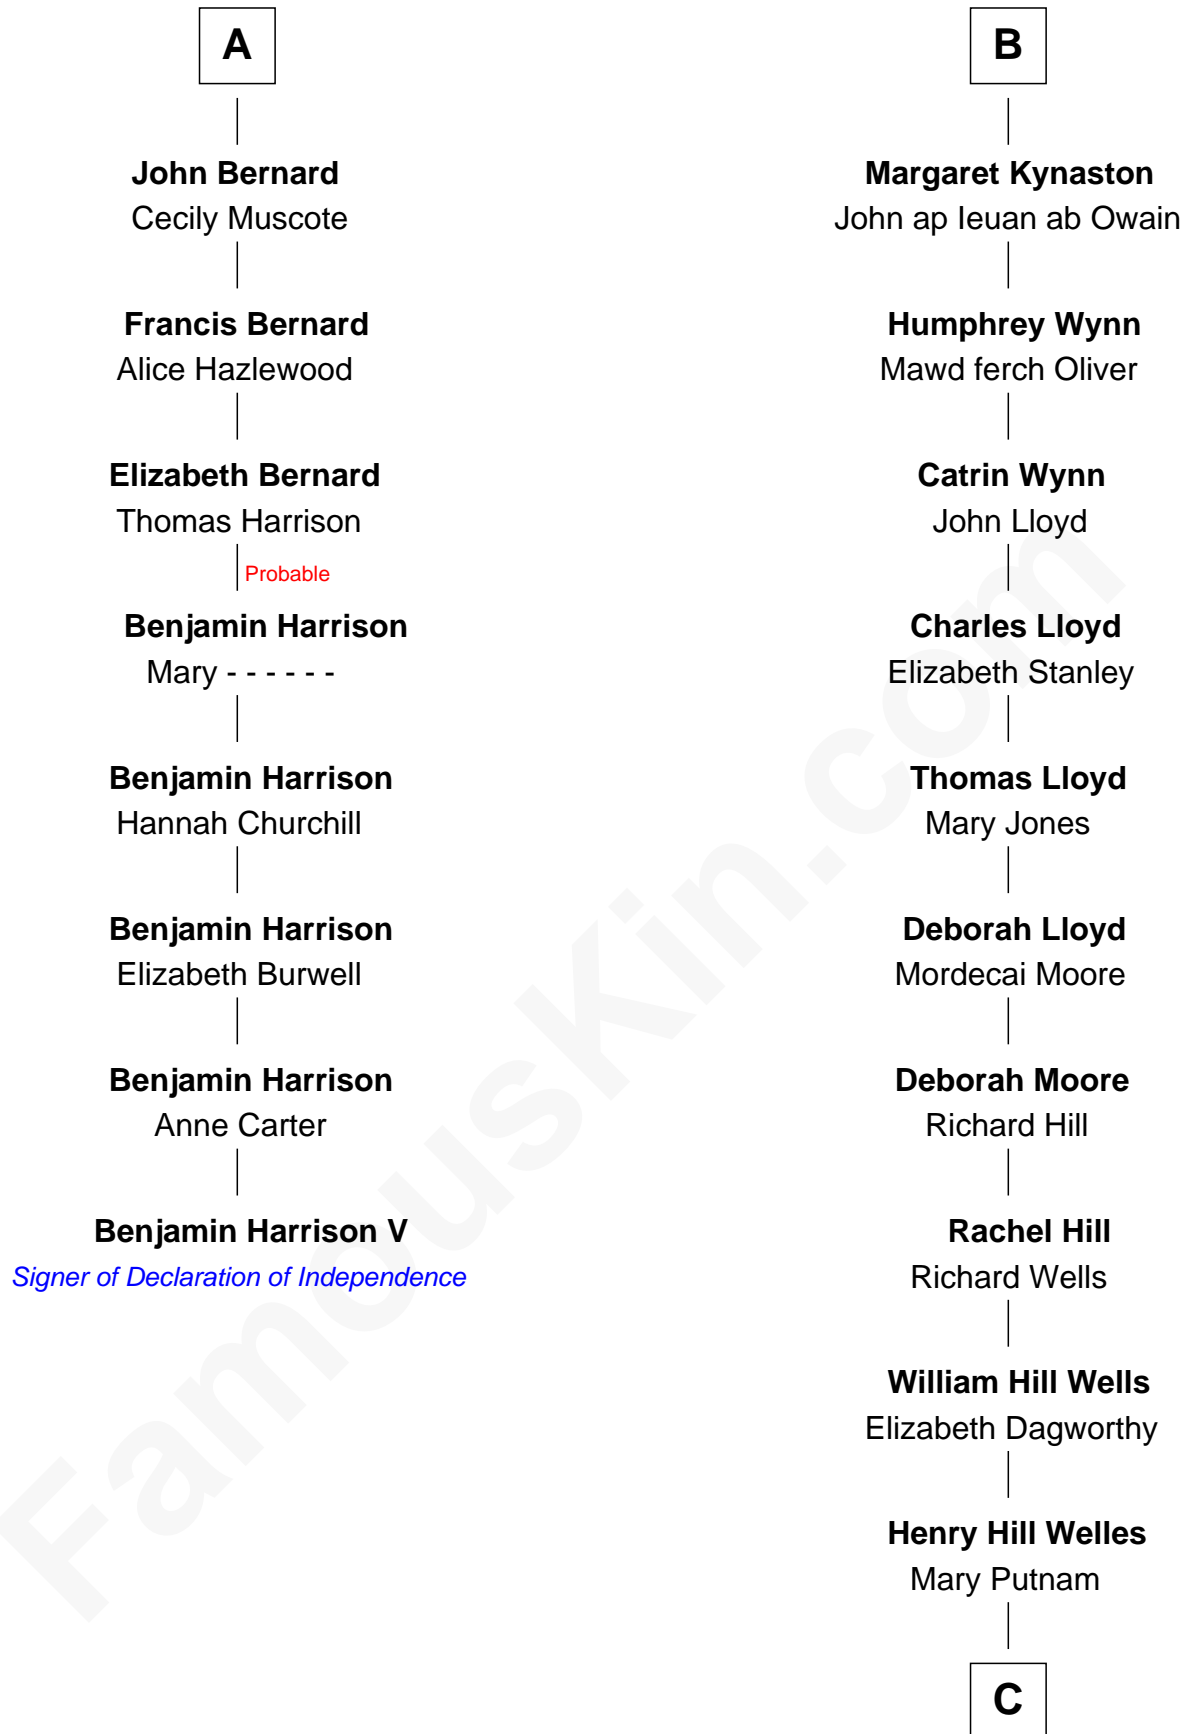

FamousKin.com

Relationship Chart of Benjamin Harrison V

Signer of the Declaration of Independence

14th cousin 5 times removed of

Orson Welles

Radio, Stage, and Movie Actor

Bartholomew de Badlesmere

Margaret de Clare

Elizabeth le Scrope

Sir Henry le Scrope

Margaret Scrope

John Bernard

John Bernard

Margaret Daundelyn

A

Elizabeth de Badlesmere

Sir William de Bohun

Humphrey de Bohun

Joan Fitzalan

Mary de Bohun

Henry IV, King of England

Humphrey Plantagenet

Antigone Plantagenet

Henry Grey

Elizabeth Grey

Sir Roger Kynaston

Humphrey Kynaston

Elsbeth ferch Maredudd

B

C

Richard Jones Welles

Mary Blanche Head