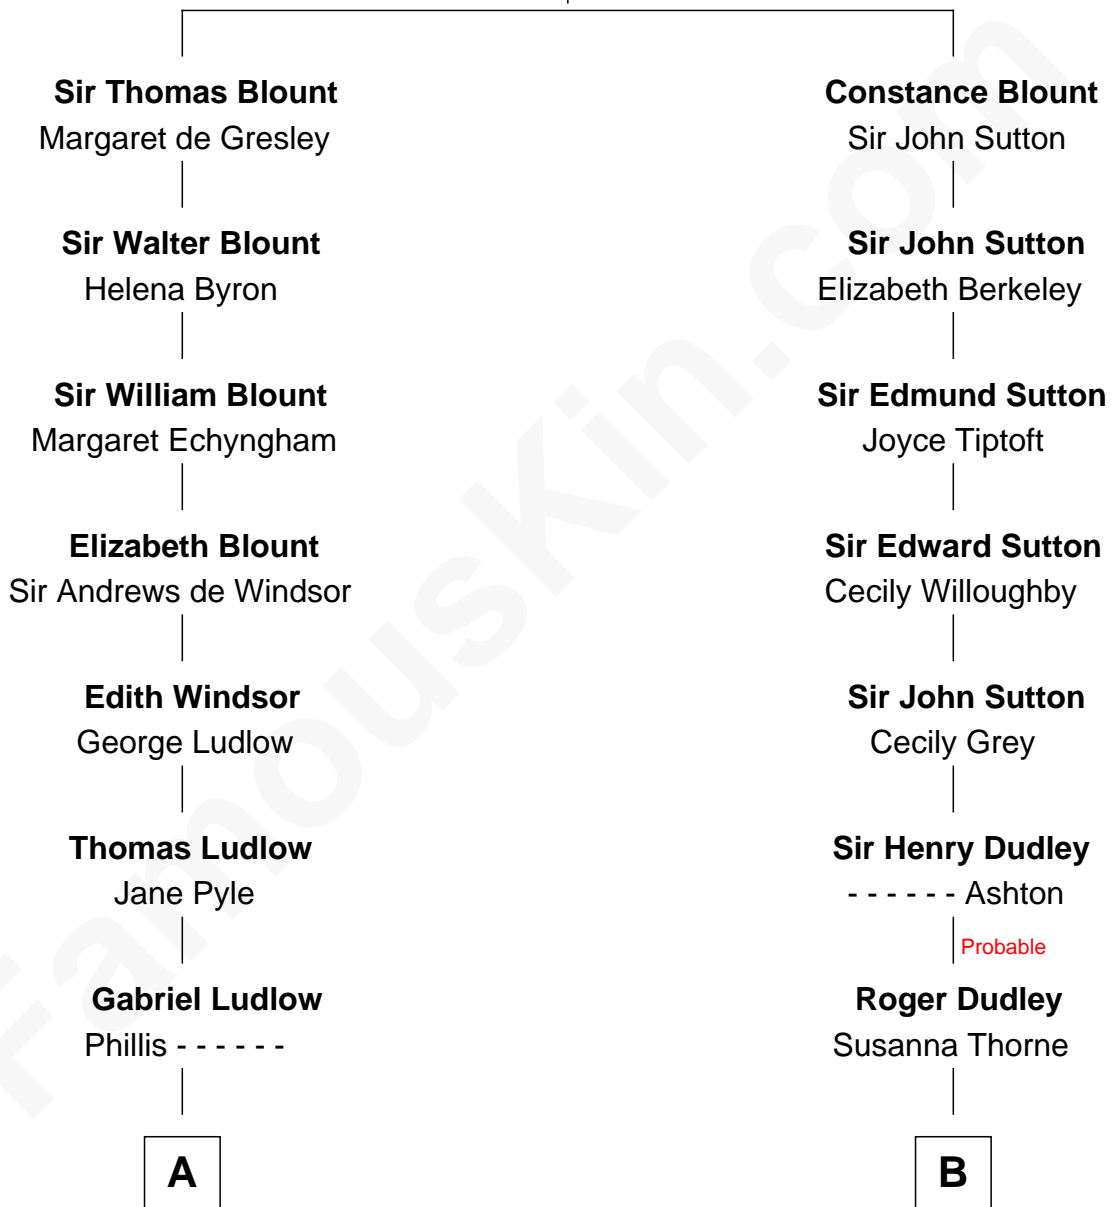

## Relationship Chart of Benjamin Harrison V

Signer of the Declaration of Independence

10th cousin 6 times removed of

**John Kerry**

68th U.S. Secretary of State

**Sir Walter Blount**

Sancha de Ayala

**A**

**Sarah Ludlow**  
Col. John Carter

**Col. Robert Carter**  
Elizabeth Landon

**Anne Carter**  
Benjamin Harrison

**Benjamin Harrison V**  
*Signer of Declaration of Independence*

**B**

**Gov. Thomas Dudley**  
Katherine Deighton