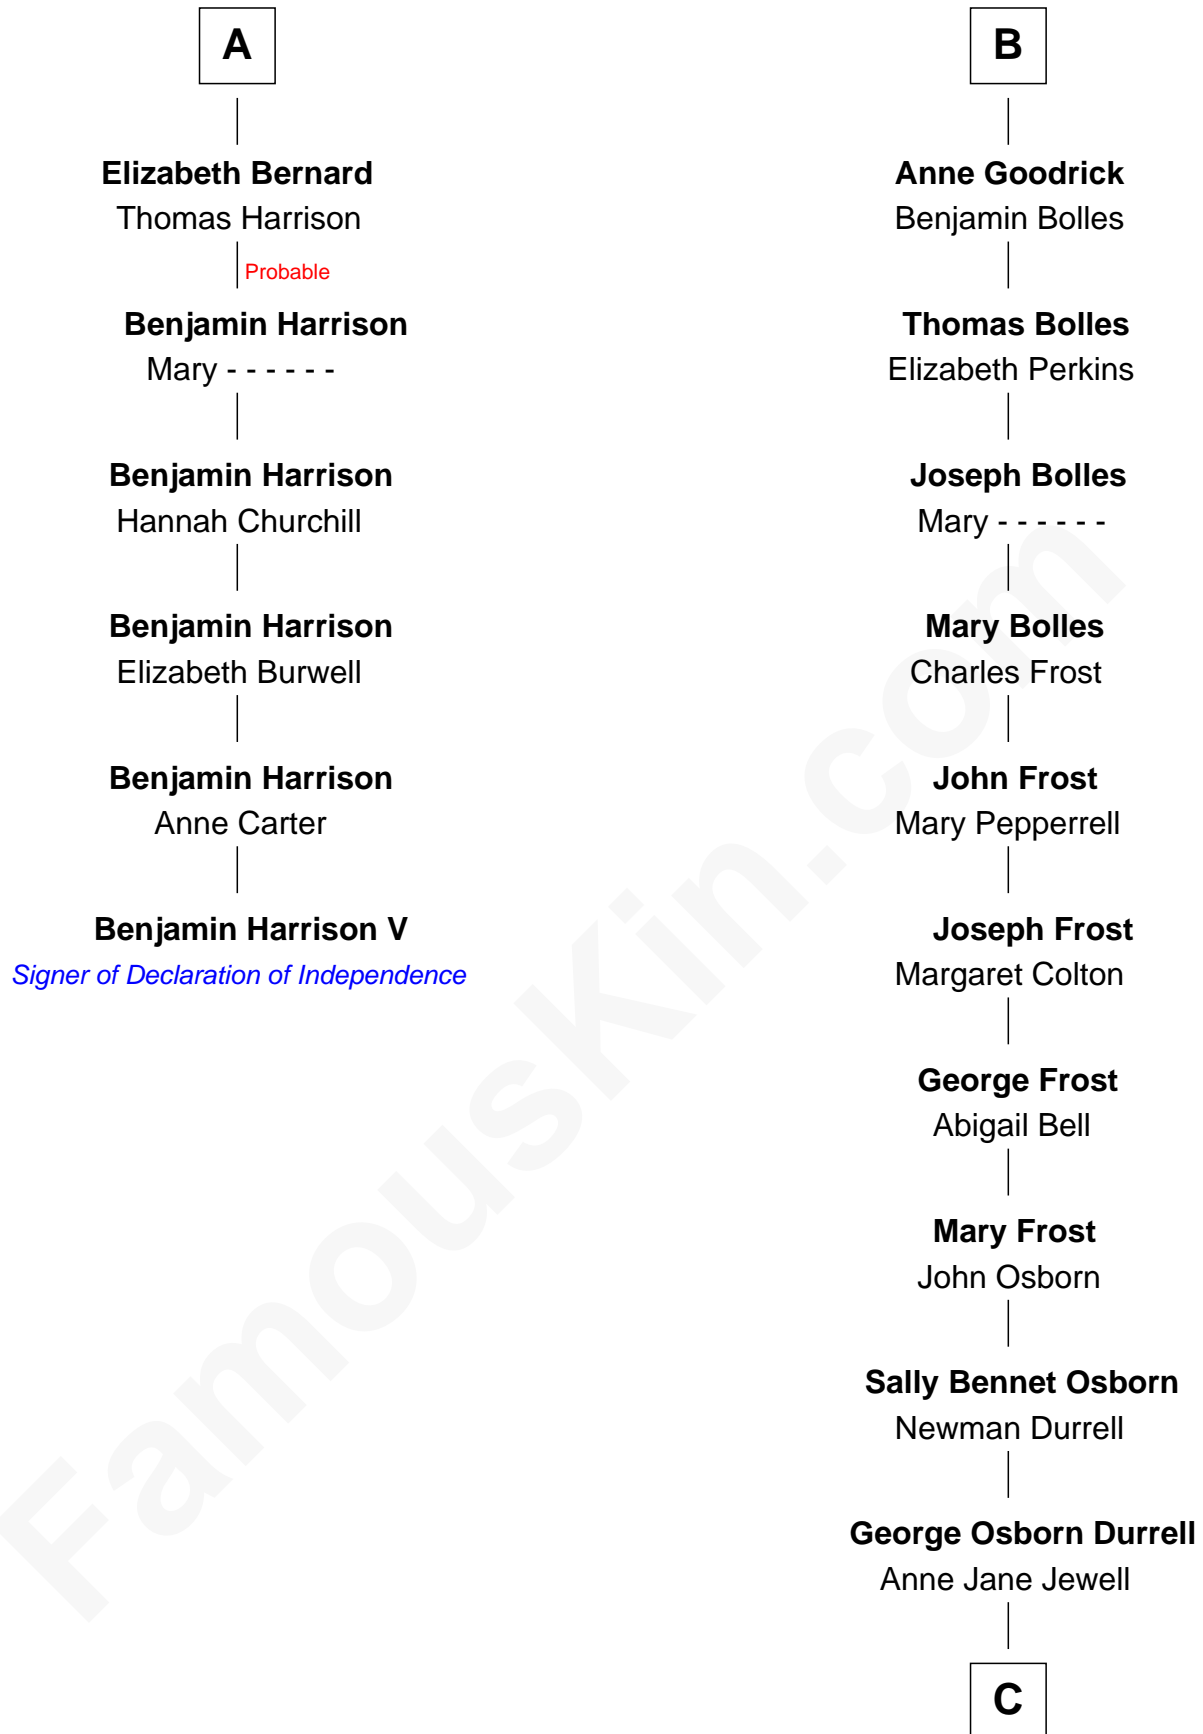

FamousKin.com

Relationship Chart of

Benjamin Harrison V

Signer of the Declaration of Independence

12th cousin 7 times removed of

Lucille Ball

TV Actress - "I Love Lucy"

C

Nellie Rebecca Durrell

Jasper Clinton Ball

Henry Durrell Ball

Desiree Evelyn Hunt

Lucille Ball

TV Actress - "I Love Lucy"

FamousKin.com