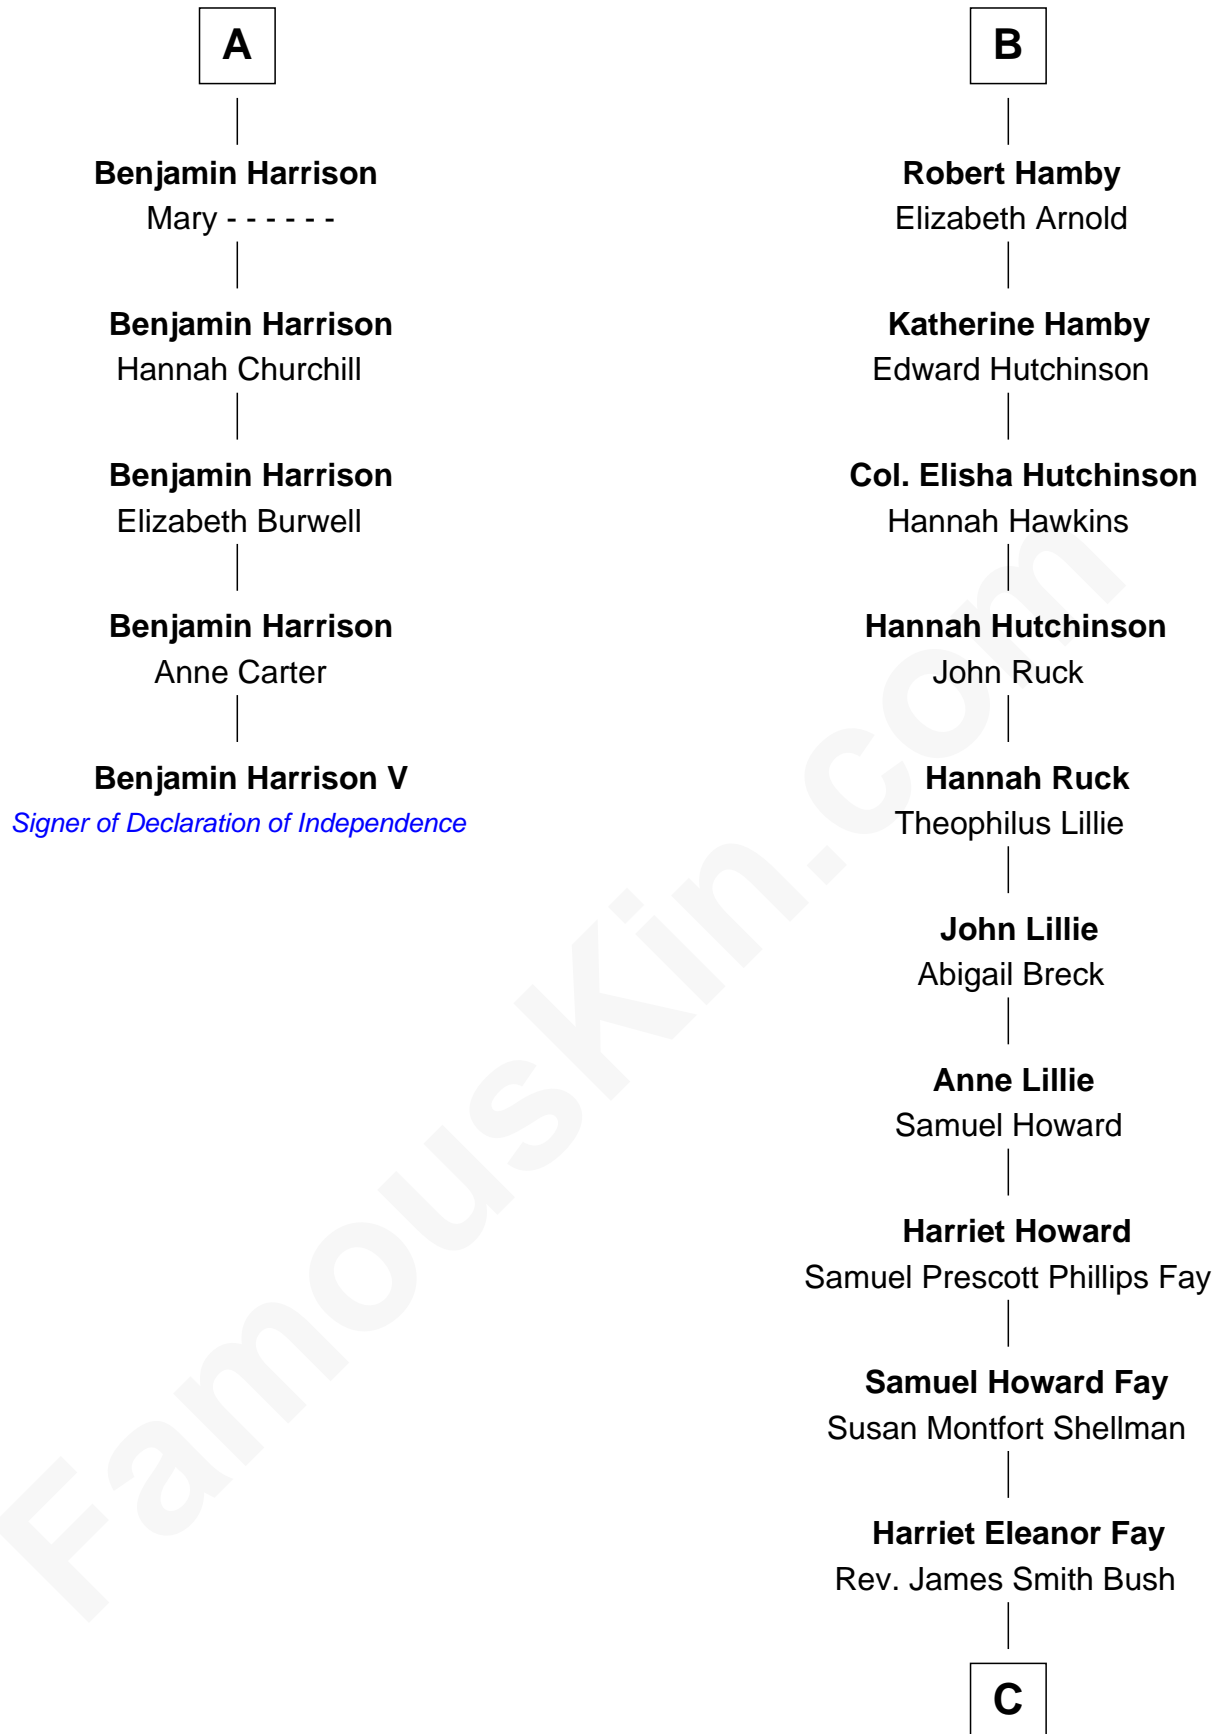

## Relationship Chart of Benjamin Harrison V

Signer of the Declaration of Independence

11th cousin 9 times removed of

**Jeb Bush**

43rd Governor of Florida

**Stephen le Scrope**

Margery de Welles

**John le Scrope**  
Elizabeth Chaworth

**Elizabeth le Scrope**  
Sir Henry le Scrope

**Margaret Scrope**  
John Bernard

**John Bernard**  
Margaret Daundelyn

**John Bernard**  
Cecily Muscote

**Francis Bernard**  
Alice Hazlewood

**Elizabeth Bernard**  
Thomas Harrison

Probable

**A**

**Maude le Scrope**  
Sir Baldwin Freville

**Margaret Freville**  
Sir Hugh Willoughby

**Margery Willoughby**  
Sir Godfrey Hilton

**Elizabeth Hilton**  
Richard Thimbleby

**Anne Thimbleby**  
John Booth

**Eleanor Booth**  
Edward Hamby

**William Hamby**  
Margaret Blewett

**B**

**C**

Samuel Prescott Bush

Flora Sheldon

Prescott Sheldon Bush

Dorothy Wear Walker