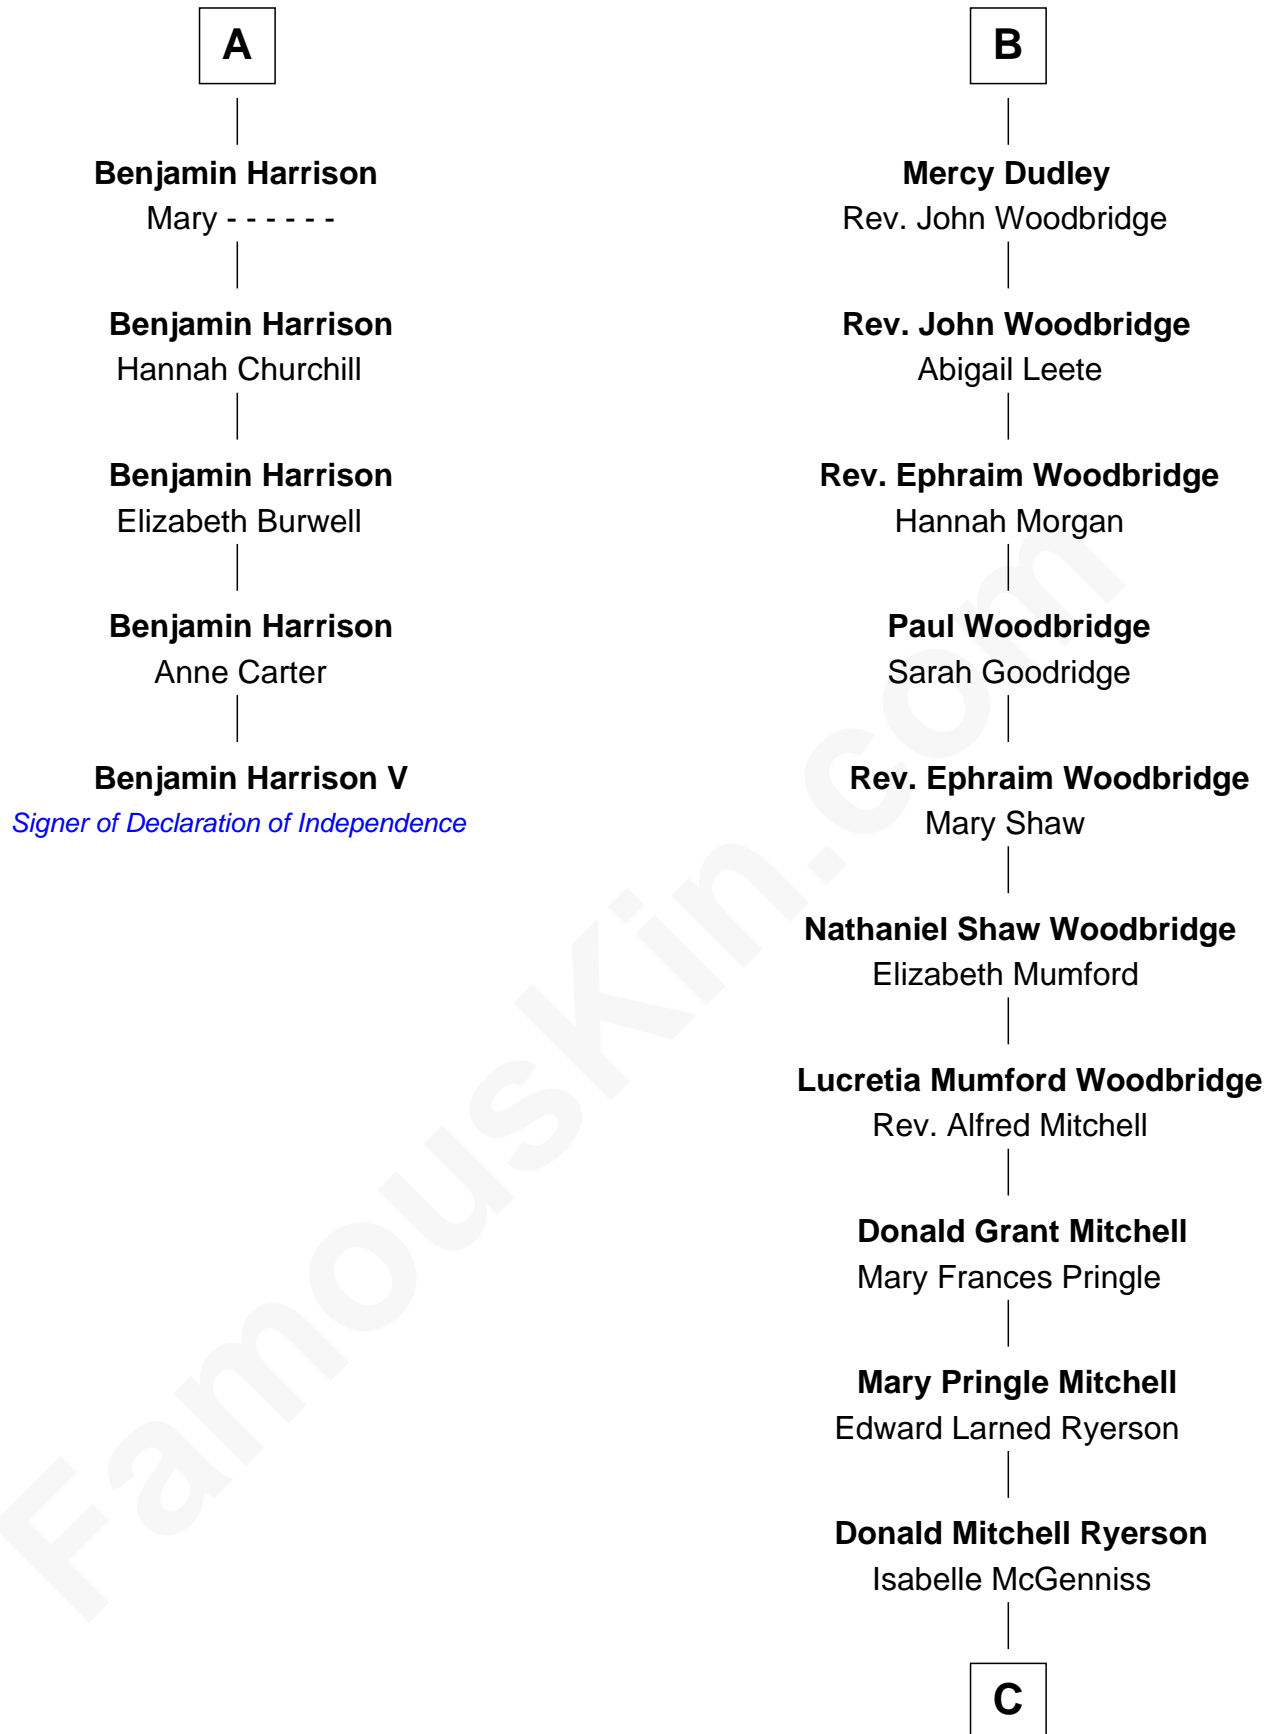

FamousKin.com

Relationship Chart of Benjamin Harrison V

Signer of the Declaration of Independence

11th cousin 8 times removed of

Paget Brewster
TV Actress

C

Joan Ryerson

George Washington Wales Brewster

Galen Brewster

Hathaway Tew

Paget Brewster

TV Actress

FamousKin.com