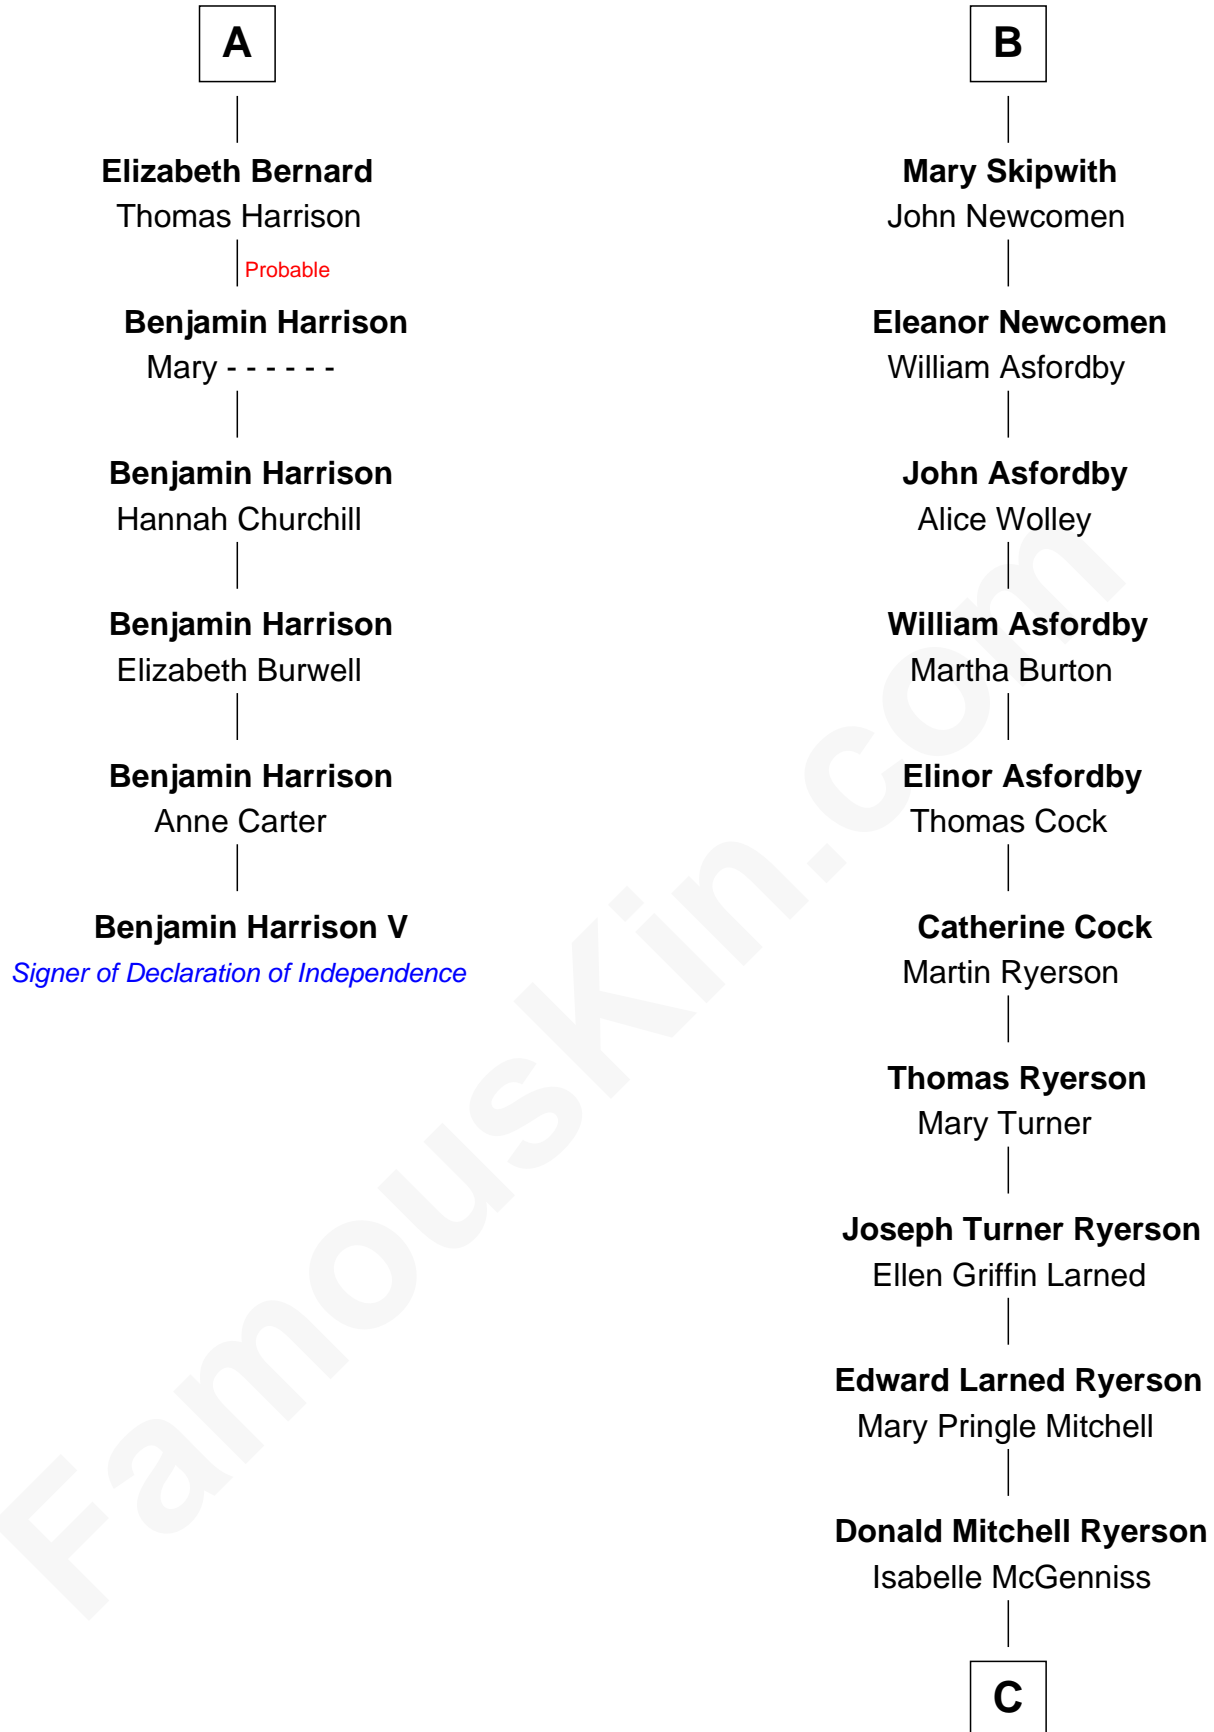

FamousKin.com

Relationship Chart of Benjamin Harrison V

Signer of the Declaration of Independence

12th cousin 7 times removed of

Paget Brewster
TV Actress

C

Joan Ryerson

George Washington Wales Brewster

Galen Brewster

Hathaway Tew

Paget Brewster

TV Actress

FamousKin.com