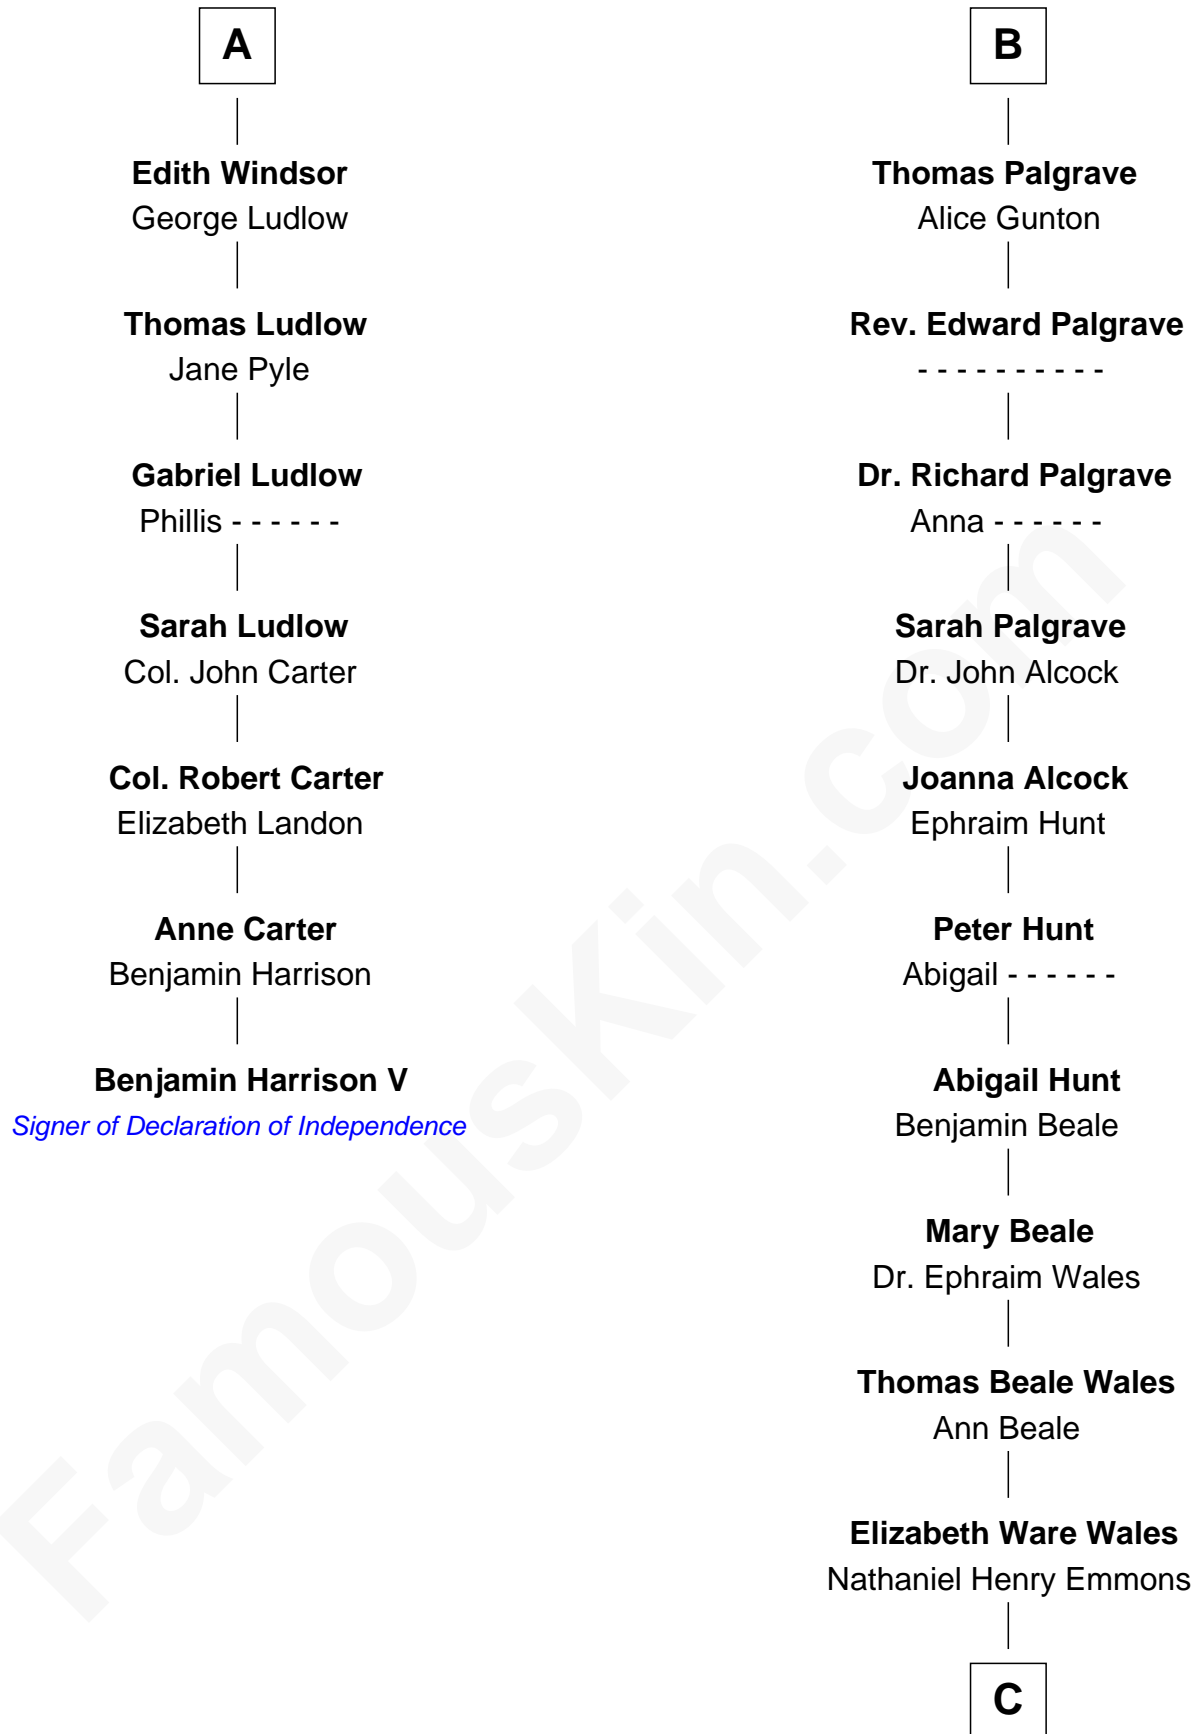

FamousKin.com

Relationship Chart of Benjamin Harrison V

Signer of the Declaration of Independence

13th cousin 8 times removed of

Paget Brewster
TV Actress

Humphrey de Bohun
Elizabeth Plantagenet

C

Ann Wales Emmons

Benjamin Brewster

Dr. George Washington Wales Brewster

Ellen Mackenzie Hodge

George Washington Wales Brewster

Joan Ryerson

Galen Brewster

Hathaway Tew

Paget Brewster