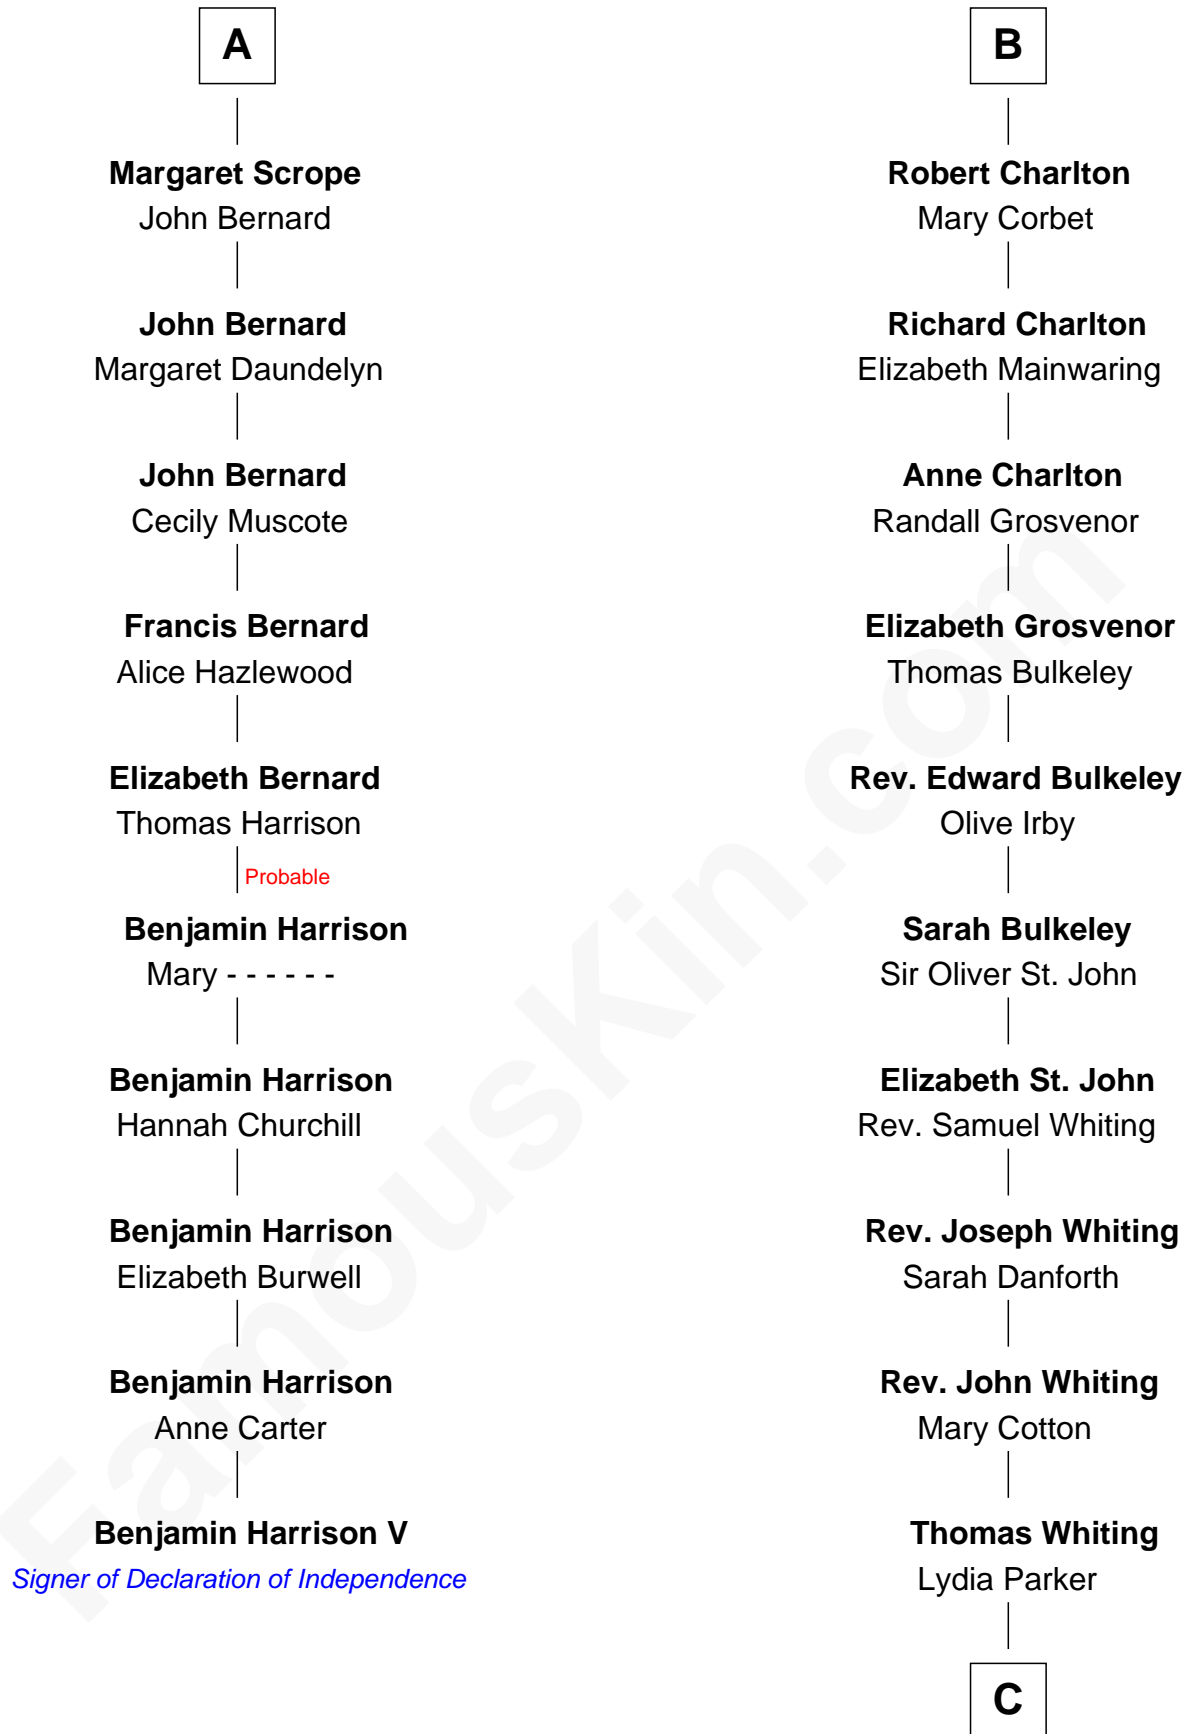

## Relationship Chart of

### Benjamin Harrison V

*Signer of the Declaration of Independence*

16th cousin 5 times removed of

**James Sherman**

*27th U.S. Vice-President*

**Alan la Zouche**

Ellen de Quincy

**C**

**Mary Whiting**

William Barron

**Mary Augusta Barron**

Stalham Williams

**Frances Lucretia Williams**

Richard Winslow Sherman

**Mary Frances Sherman**

Richard Updike Sherman