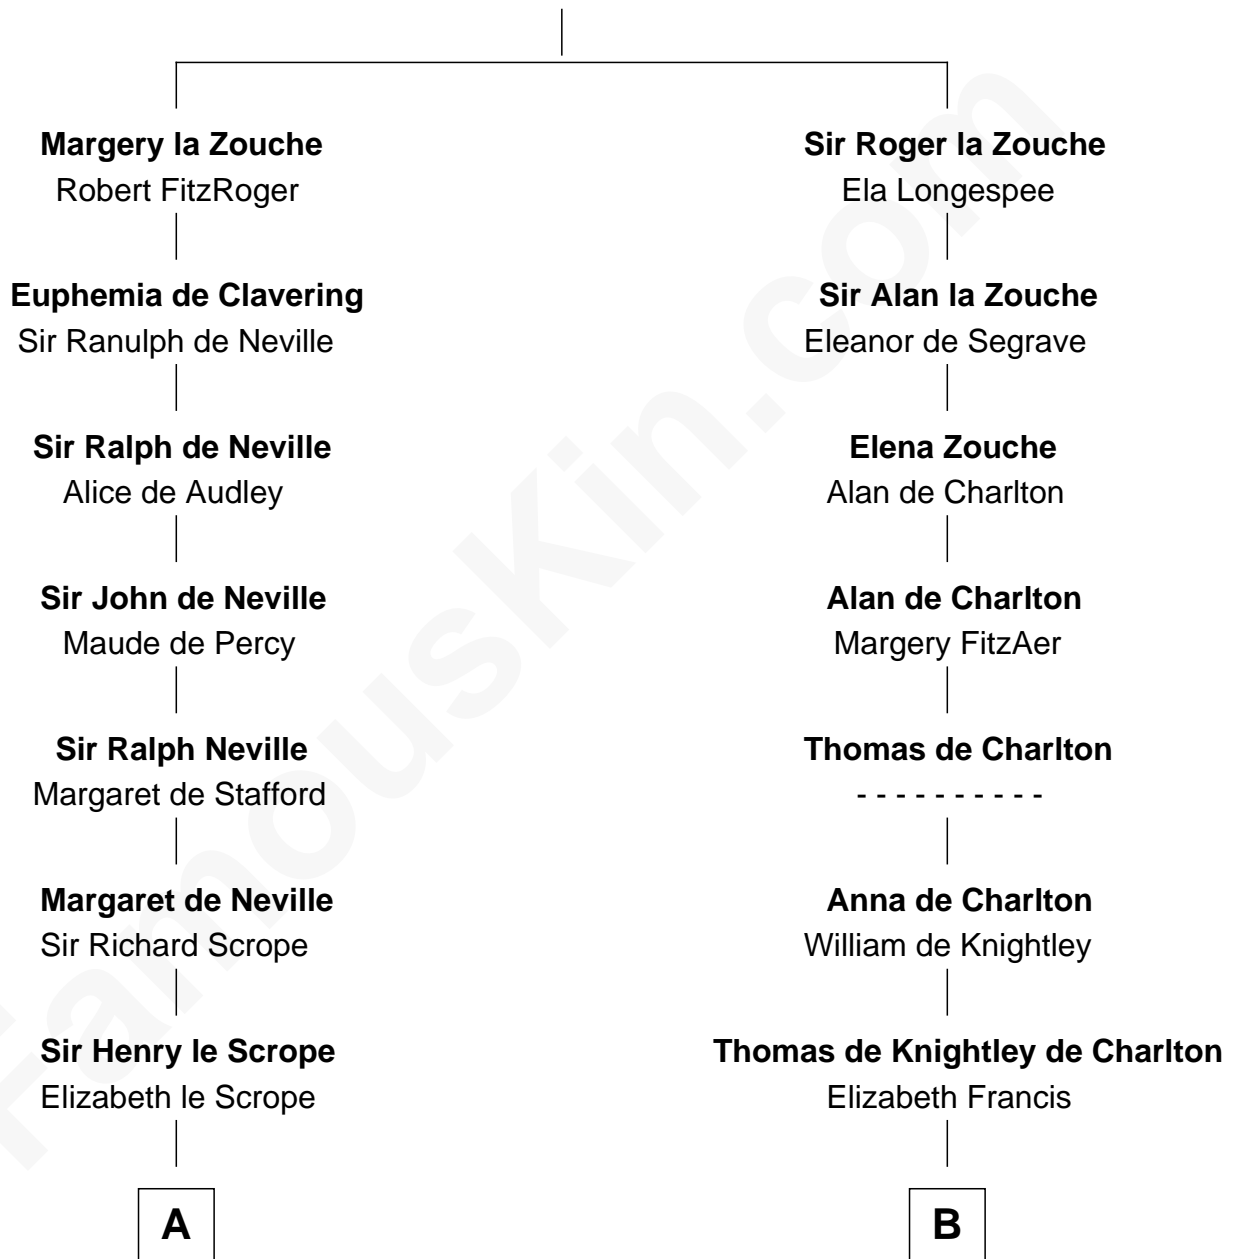

## Relationship Chart of

### Benjamin Harrison V

*Signer of the Declaration of Independence*

16th cousin 5 times removed of

**James Sherman**

*27th U.S. Vice-President*

**Alan la Zouche**

Ellen de Quincy

**C**

**Mary Whiting**

William Barron

**Mary Augusta Barron**

Stalham Williams

**Frances Lucretia Williams**

Richard Winslow Sherman

**Mary Frances Sherman**

Richard Updike Sherman

**James Sherman**

*27th U.S. Vice-President*

FamousKin.com