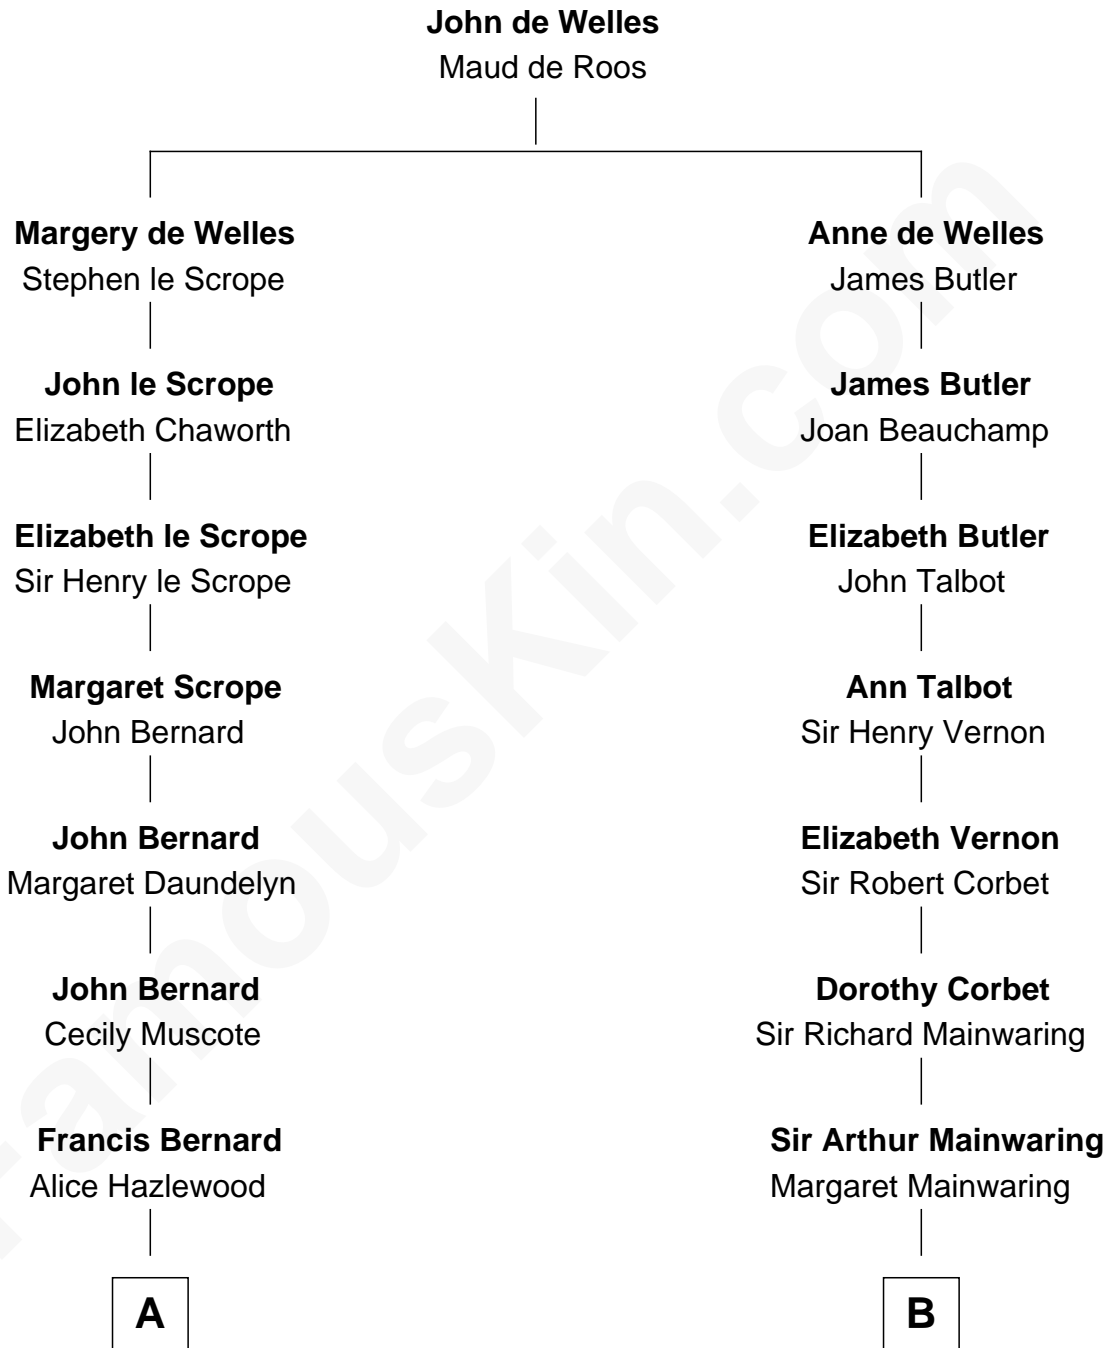

## Relationship Chart of

### Benjamin Harrison V

*Signer of the Declaration of Independence*

12th cousin 6 times removed of

**John Foster Dulles**

*52nd U.S. Secretary of State*

**C**

Allen Macy Dulles

Edith Foster

John Foster Dulles

*52nd U.S. Secretary of State*

FamousKin.com