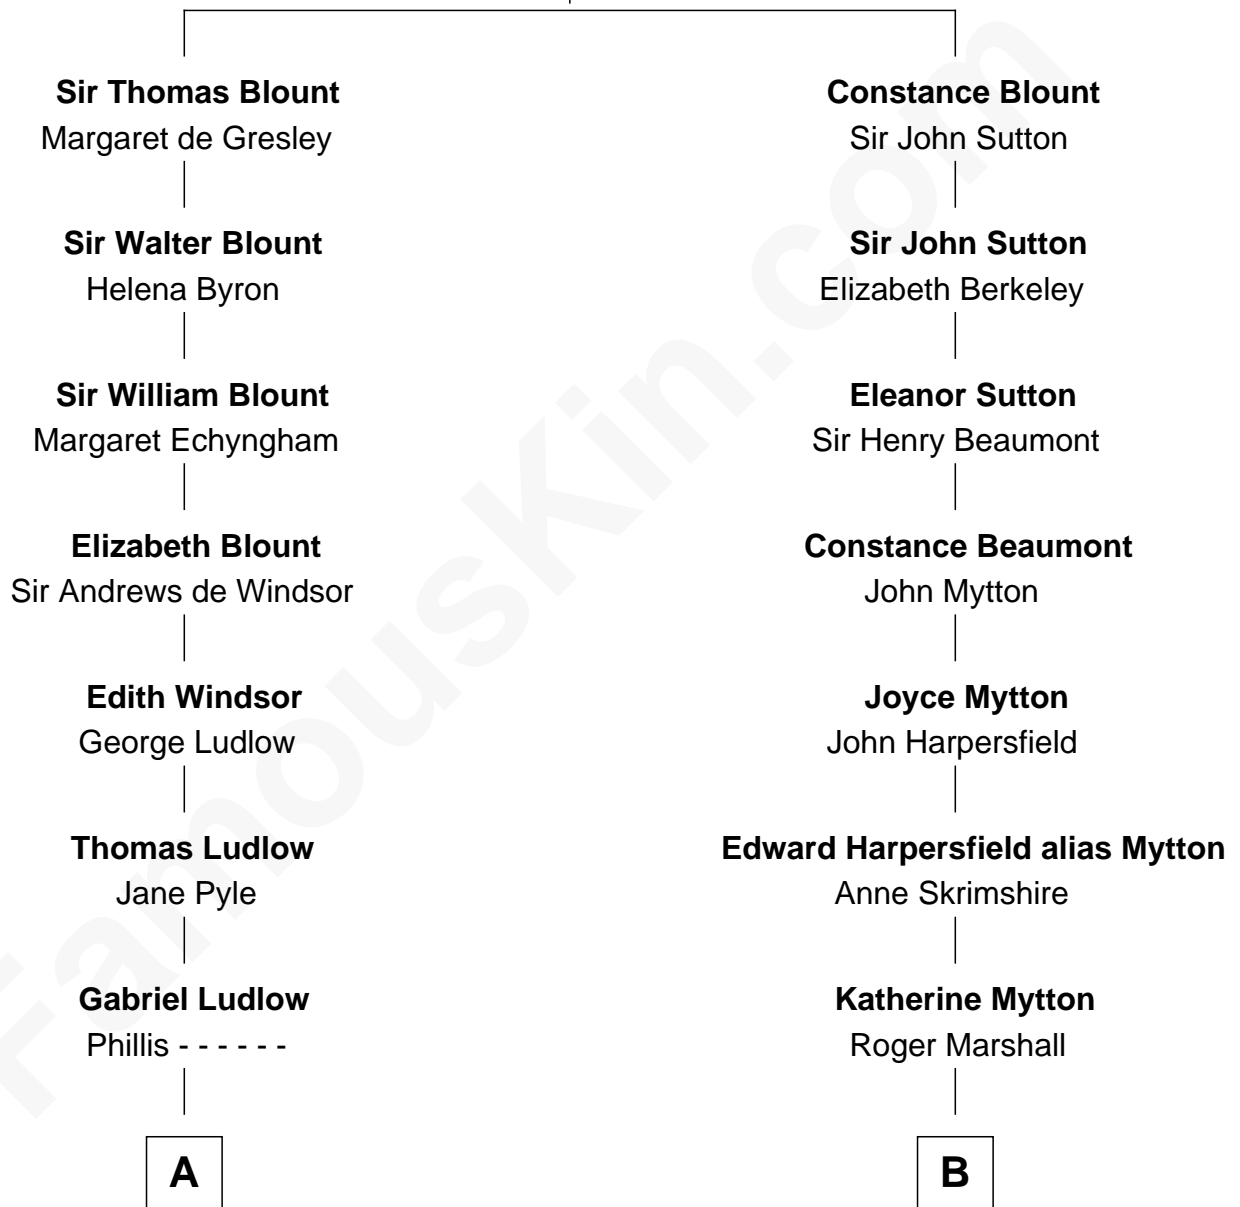

## Relationship Chart of Benjamin Harrison V

*Signer of the Declaration of Independence*

10th cousin 9 times removed of

**Chevy Chase**

*Comedian, Actor and Writer*

**Sir Walter Blount**

Sancha de Ayala

**C**

**Edward Leigh Chase**

Mabel Penrose Tinsley

**Edward Tinsley Chase**

Cathalene Parker Browning

**Chevy Chase**

*Comedian, Actor and Writer*

FamousKin.com