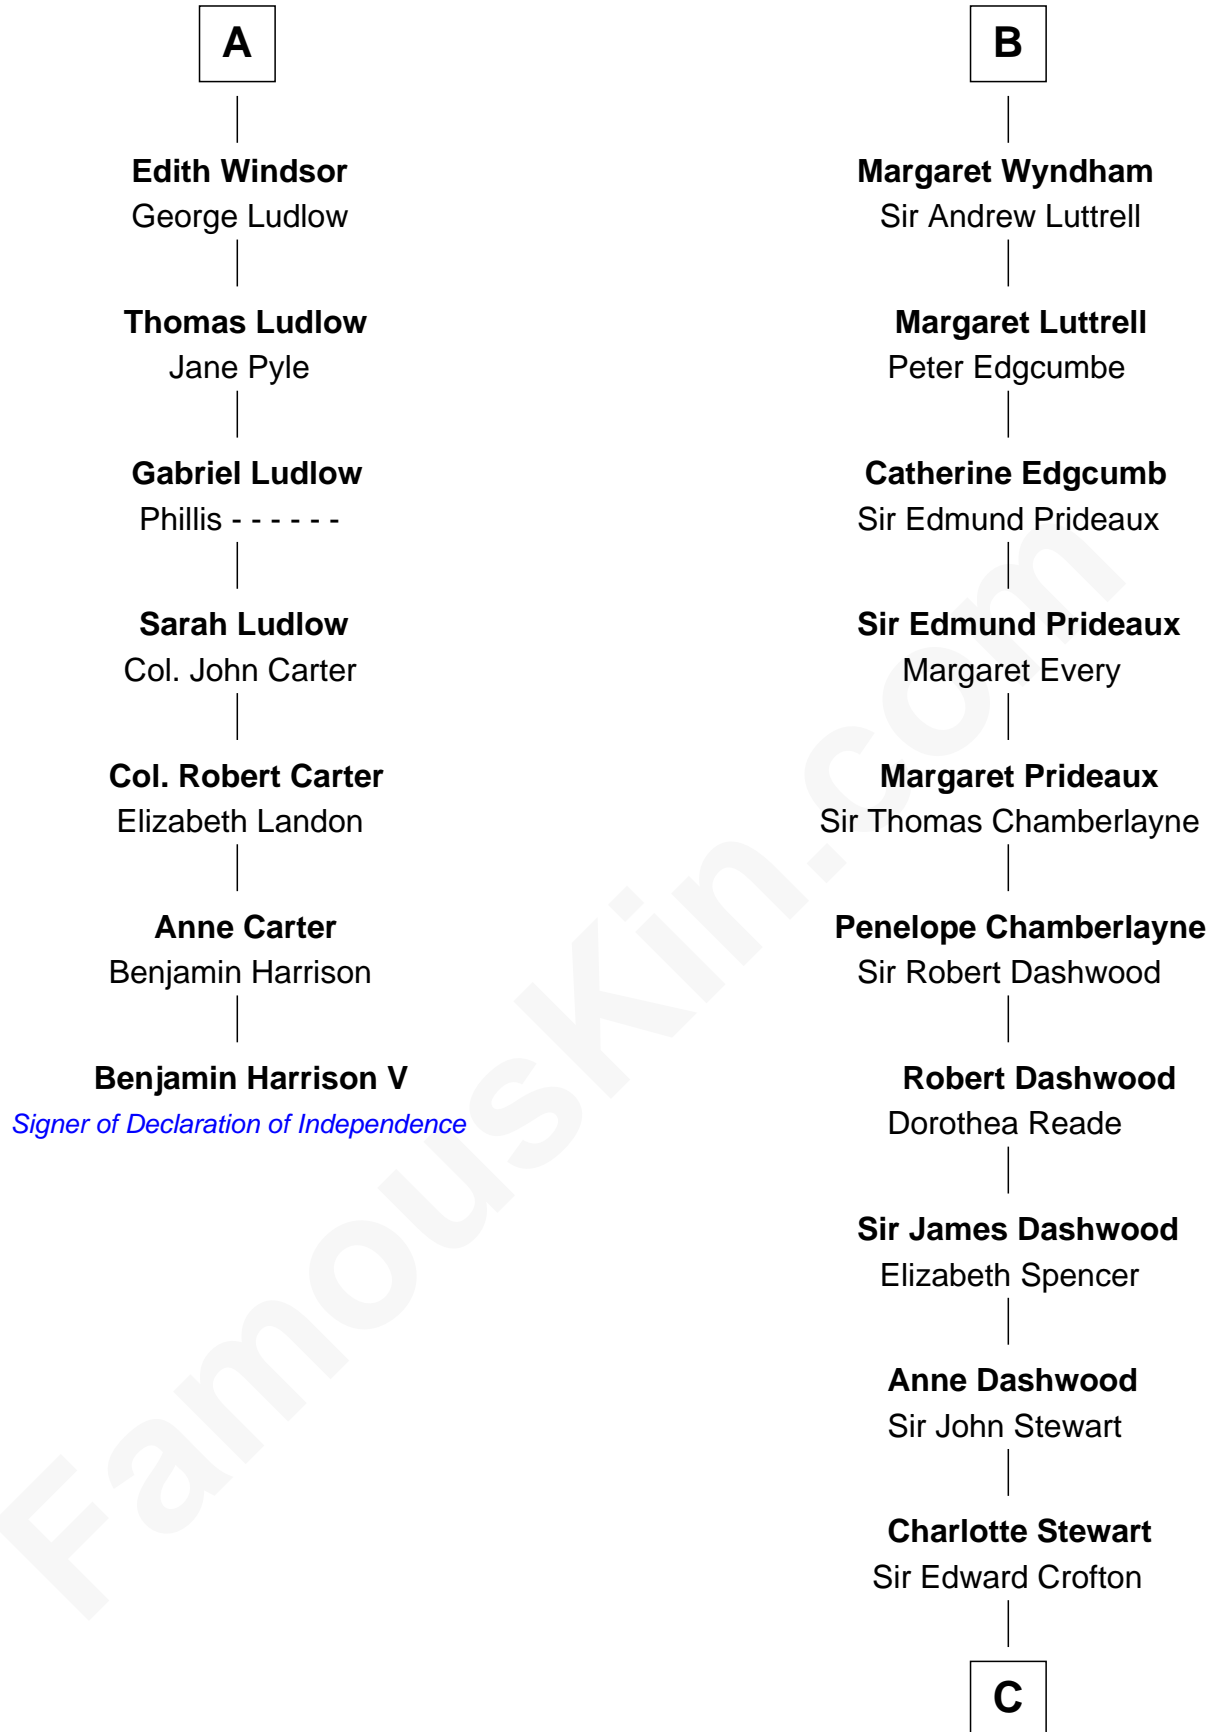

FamousKin.com

Relationship Chart of

Benjamin Harrison V

Signer of the Declaration of Independence

13th cousin 8 times removed of

Guy Ritchie

British Filmmaker

Humphrey de Bohun

Elizabeth Plantagenet

C

Frederica Crofton

Hubert McLaughlin

Vivian Guy Ouseley McLaughlin

Edith Jane Martineau

Doris Margaretta McLaughlin

Stuart John Ritchie

John Vivian Ritchie

Amber Mary Parkinson

Guy Ritchie

British Filmmaker