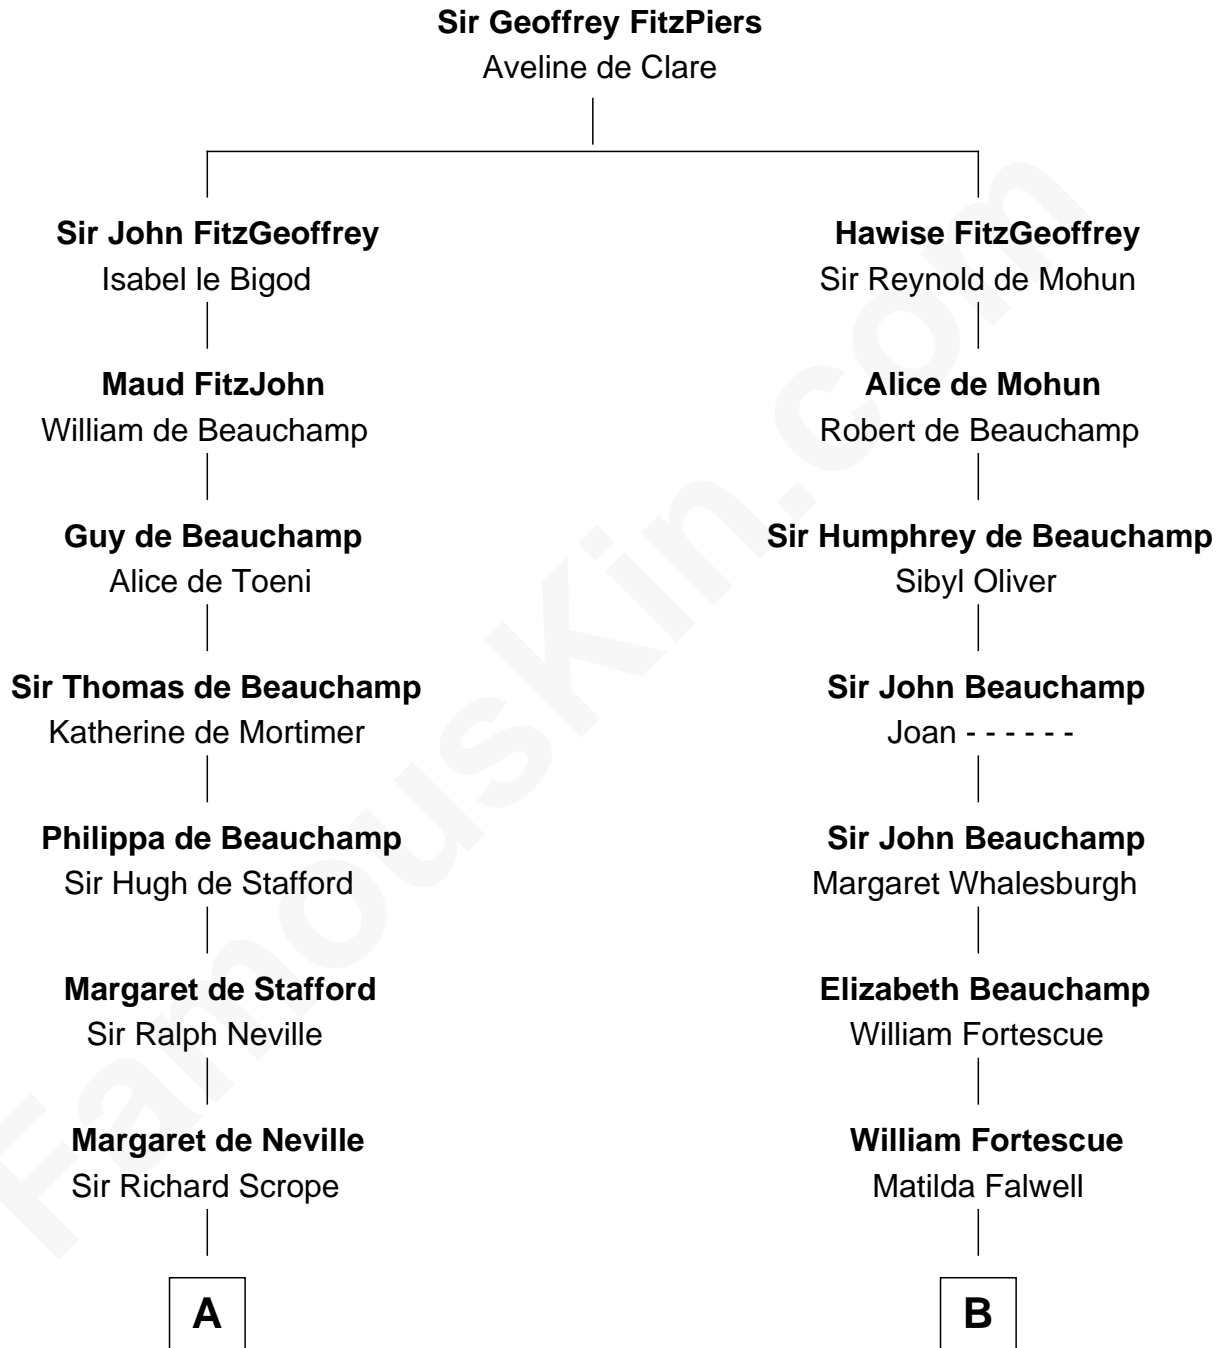

FamousKin.com

Relationship Chart of Benjamin Harrison V

Signer of the Declaration of Independence

17th cousin 3 times removed of

Lewis Henry Morgan
Pioneering Anthropologist

C

—
Elijah Clap

Mary Benton

—
Mary Clap

Lemuel Steele

—
Harriet Steele

Jedediah Morgan

—
Lewis Henry Morgan

Pioneering Anthropologist

FamousKin.com