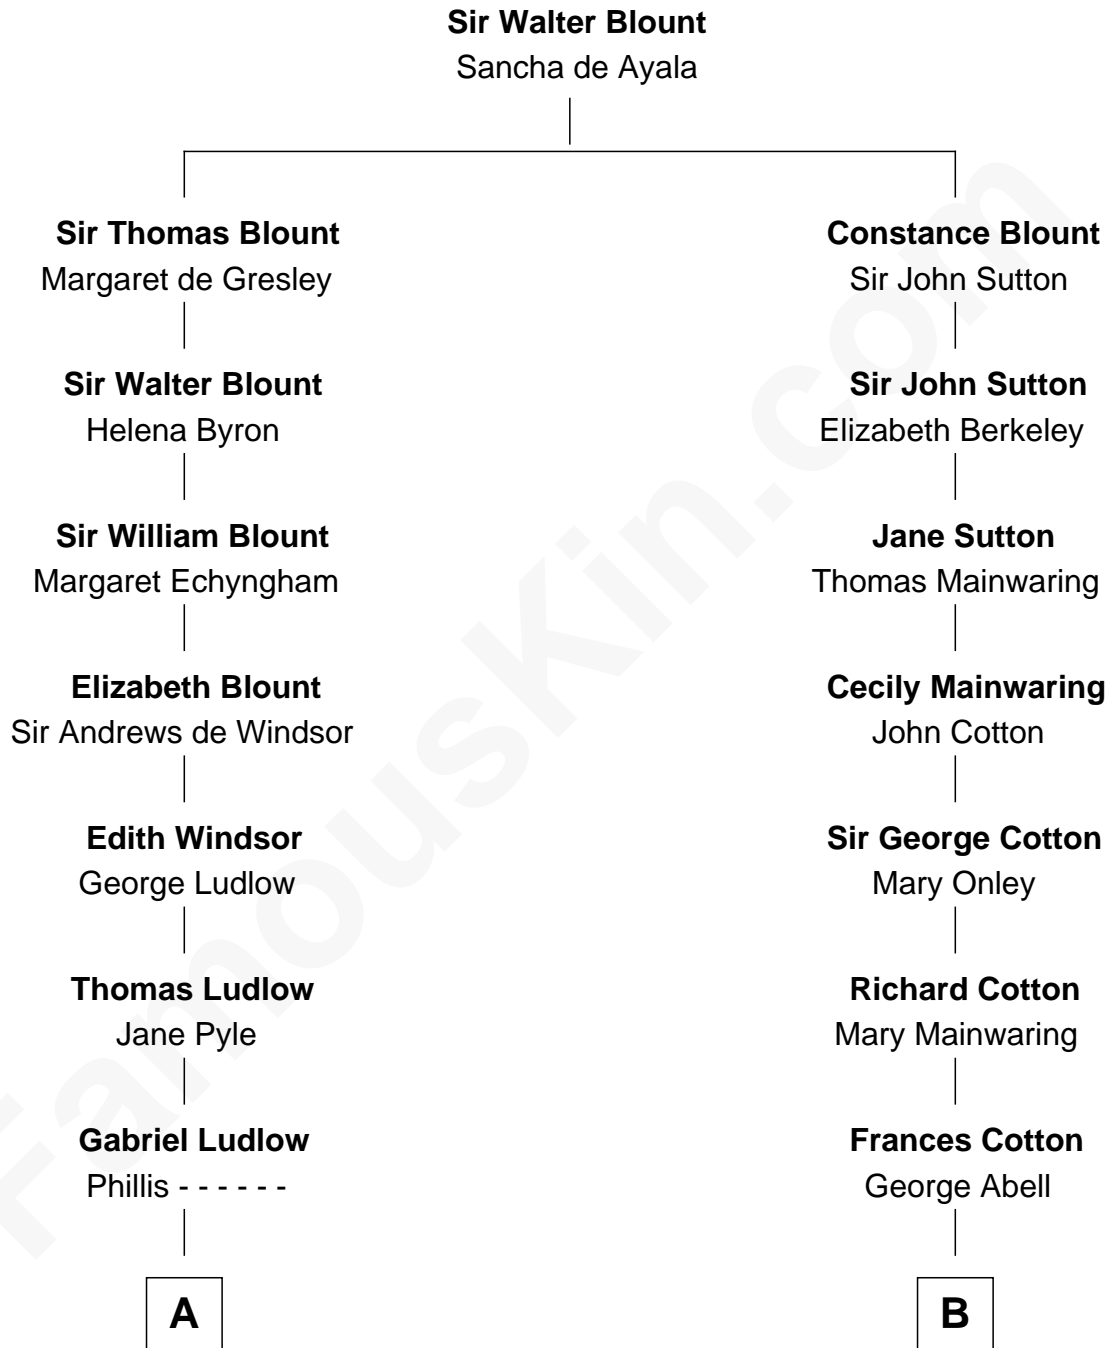

FamousKin.com

Relationship Chart of

Benjamin Harrison V

Signer of the Declaration of Independence

10th cousin 3 times removed of

C. W. Post

Founder of Post Cereals

A

Sarah Ludlow
Col. John Carter

Col. Robert Carter
Elizabeth Landon

Anne Carter
Benjamin Harrison

Benjamin Harrison V
Signer of Declaration of Independence

B

Robert Abell
Joanna - - - - -

Joshua Abell
Bethiah Gager