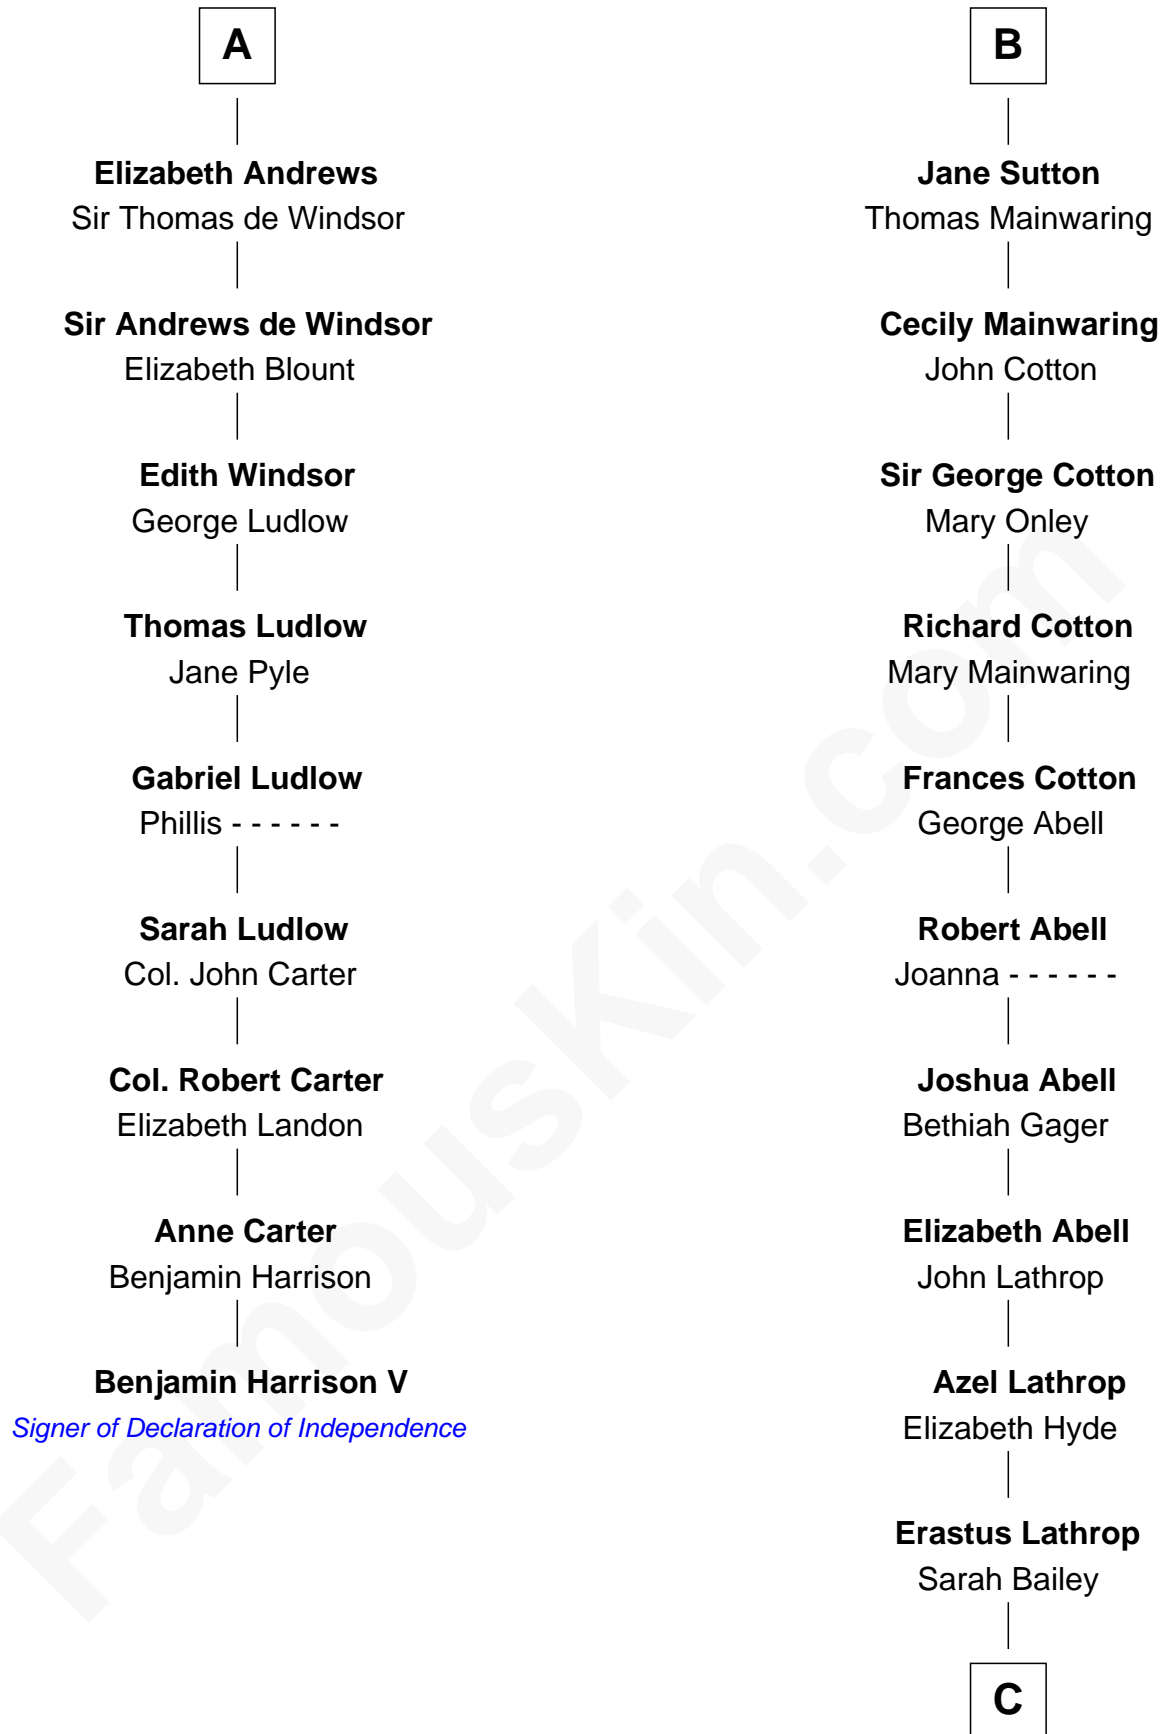

FamousKin.com

Relationship Chart of Benjamin Harrison V

Signer of the Declaration of Independence

15th cousin 3 times removed of

C. W. Post

Founder of Post Cereals

Sir Hugh le Despencer

Aveline Basset

C

Caroline Cushman Lathrop

Charles Rollin Post

C. W. Post

Founder of Post Cereals

FamousKin.com