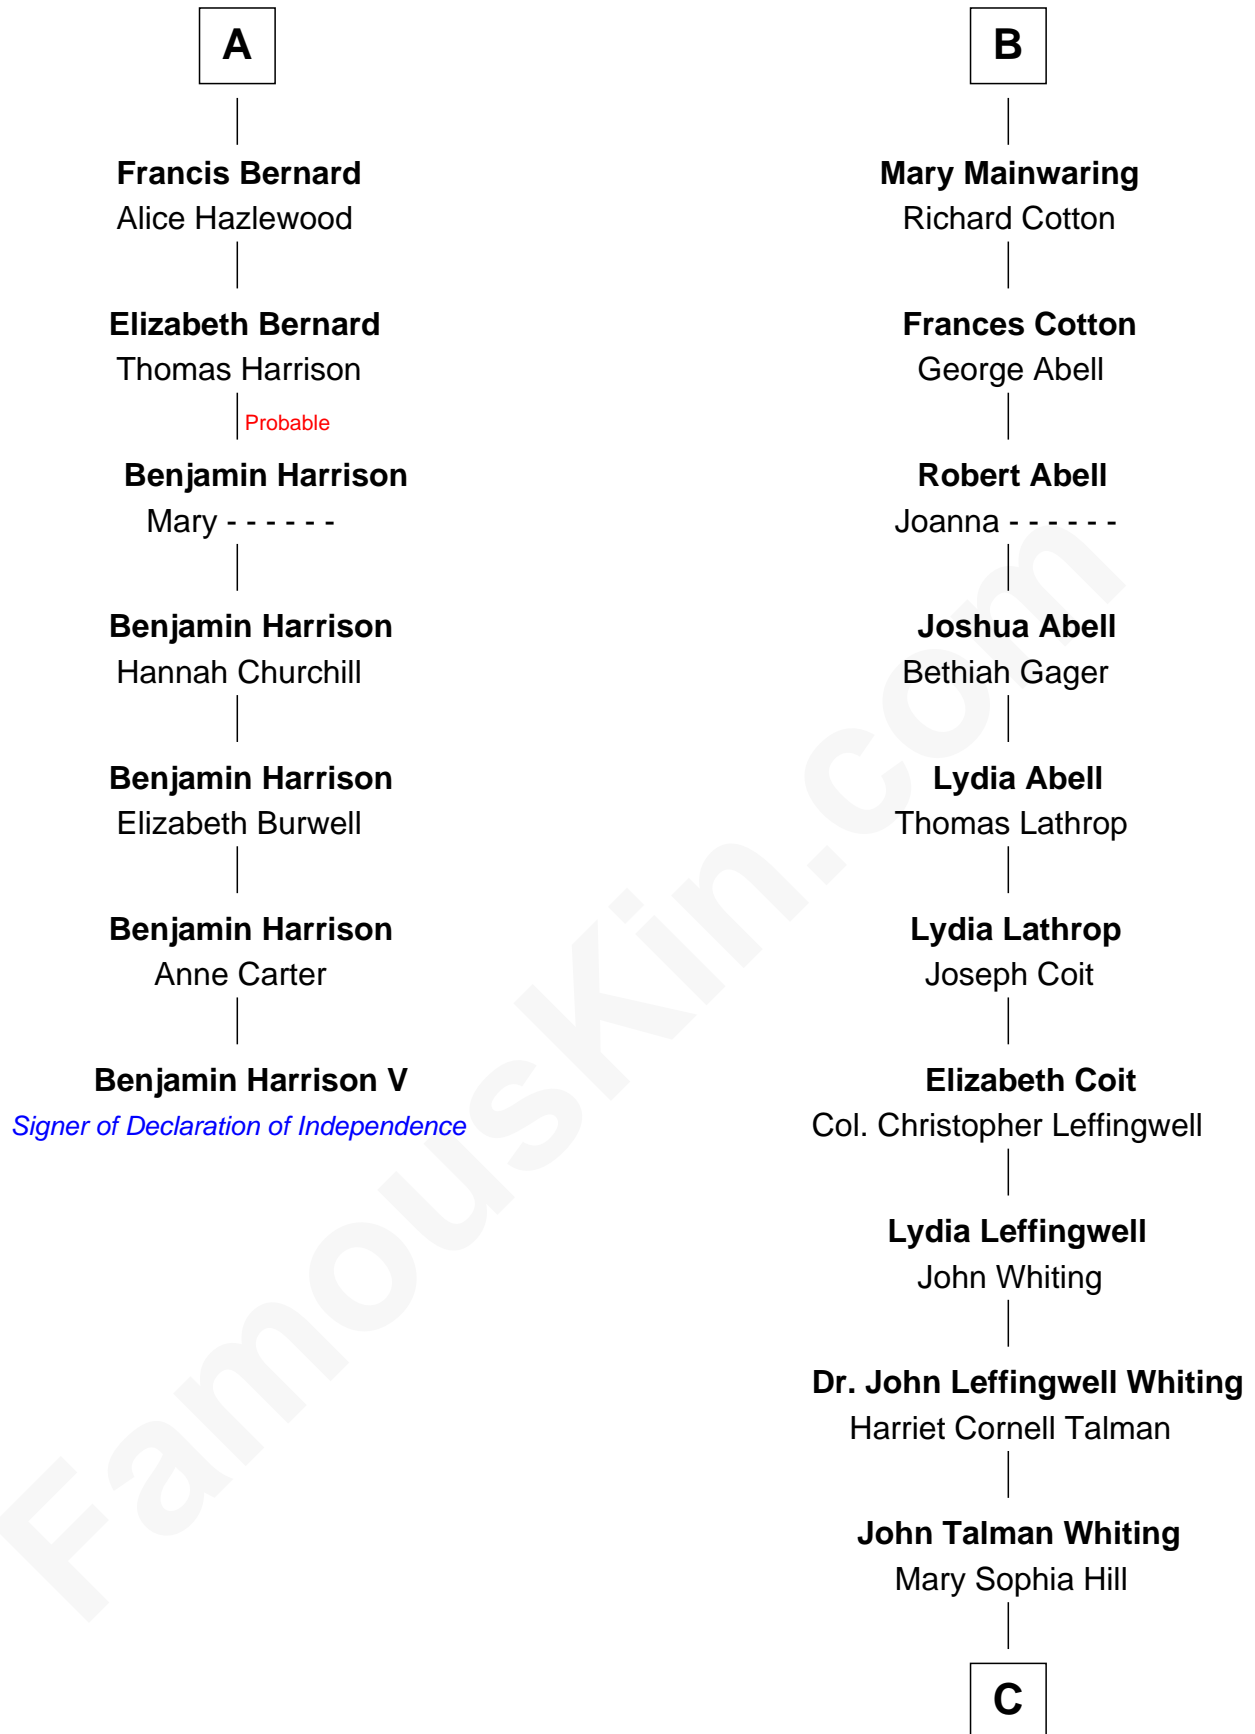

FamousKin.com

Relationship Chart of

Benjamin Harrison V

Signer of the Declaration of Independence

13th cousin 7 times removed of

Adlai Stevenson III

U.S. Senator from Illinois

Sir Thomas de Beauchamp

Elizabeth Vernon

Sir Robert Corbet

Dorothy Corbet

Sir Richard Mainwaring

Sir Arthur Mainwaring

Margaret Mainwaring

B

C