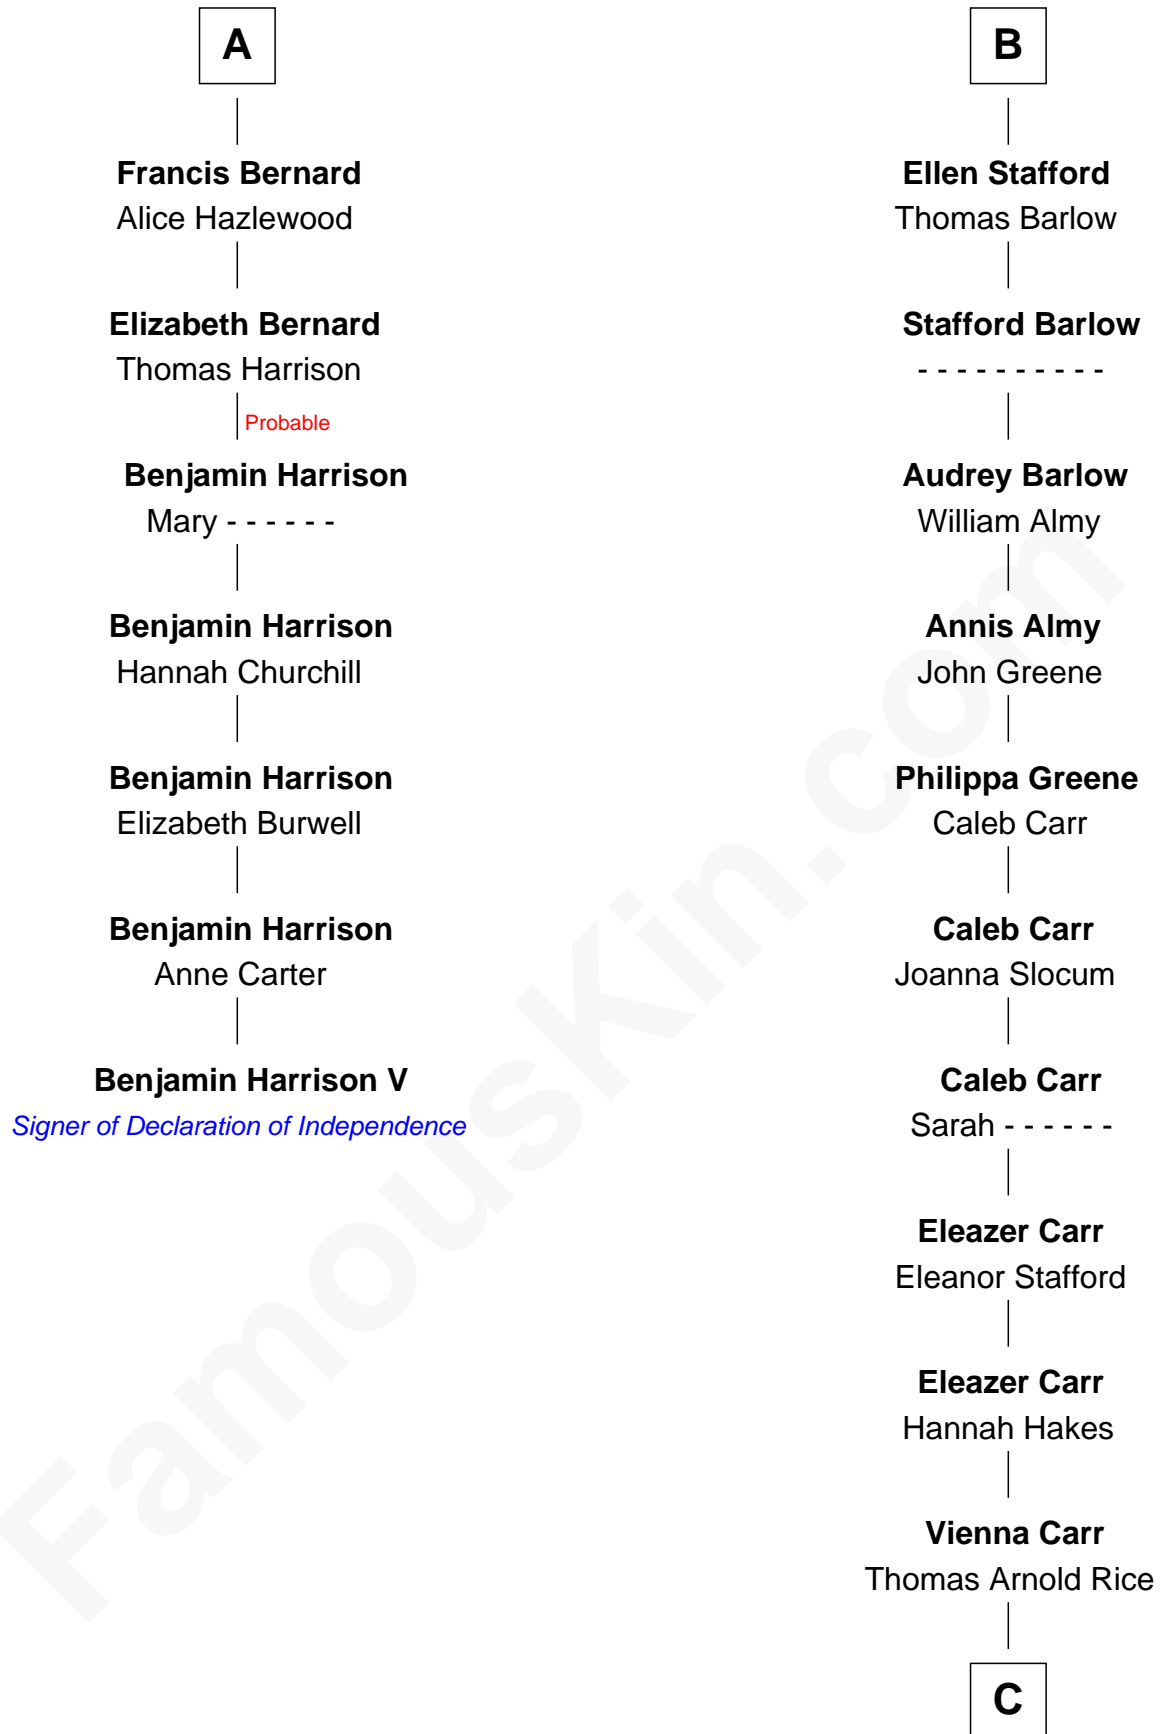

FamousKin.com

Relationship Chart of

Benjamin Harrison V

Signer of the Declaration of Independence

13th cousin 7 times removed of

Charlie Munger

Vice-Chairman of Berkshire Hathaway

Ralph de Stafford

Margaret de Neville
Sir Richard Scrope

Sir Humphrey Stafford
Elizabeth Burdet

Sir Henry le Scrope
Elizabeth le Scrope

Sir Humphrey Stafford
Eleanor Aylesbury

Margaret Scrope
John Bernard

Humphrey Stafford
Katherine Fray

John Bernard
Margaret Daundelyn

Sir Humphrey Stafford
Margaret Fogge

John Bernard
Cecily Muscote

Sir Humphrey Stafford
Margaret Tame

A

B

C

Caroline A. Rice
William H. Ingham

Helen Vienna Ingham
Charles W. Russell

Florence V. Russell
Alfred Case Munger

Charlie Munger

Vice-Chairman of Berkshire Hathaway