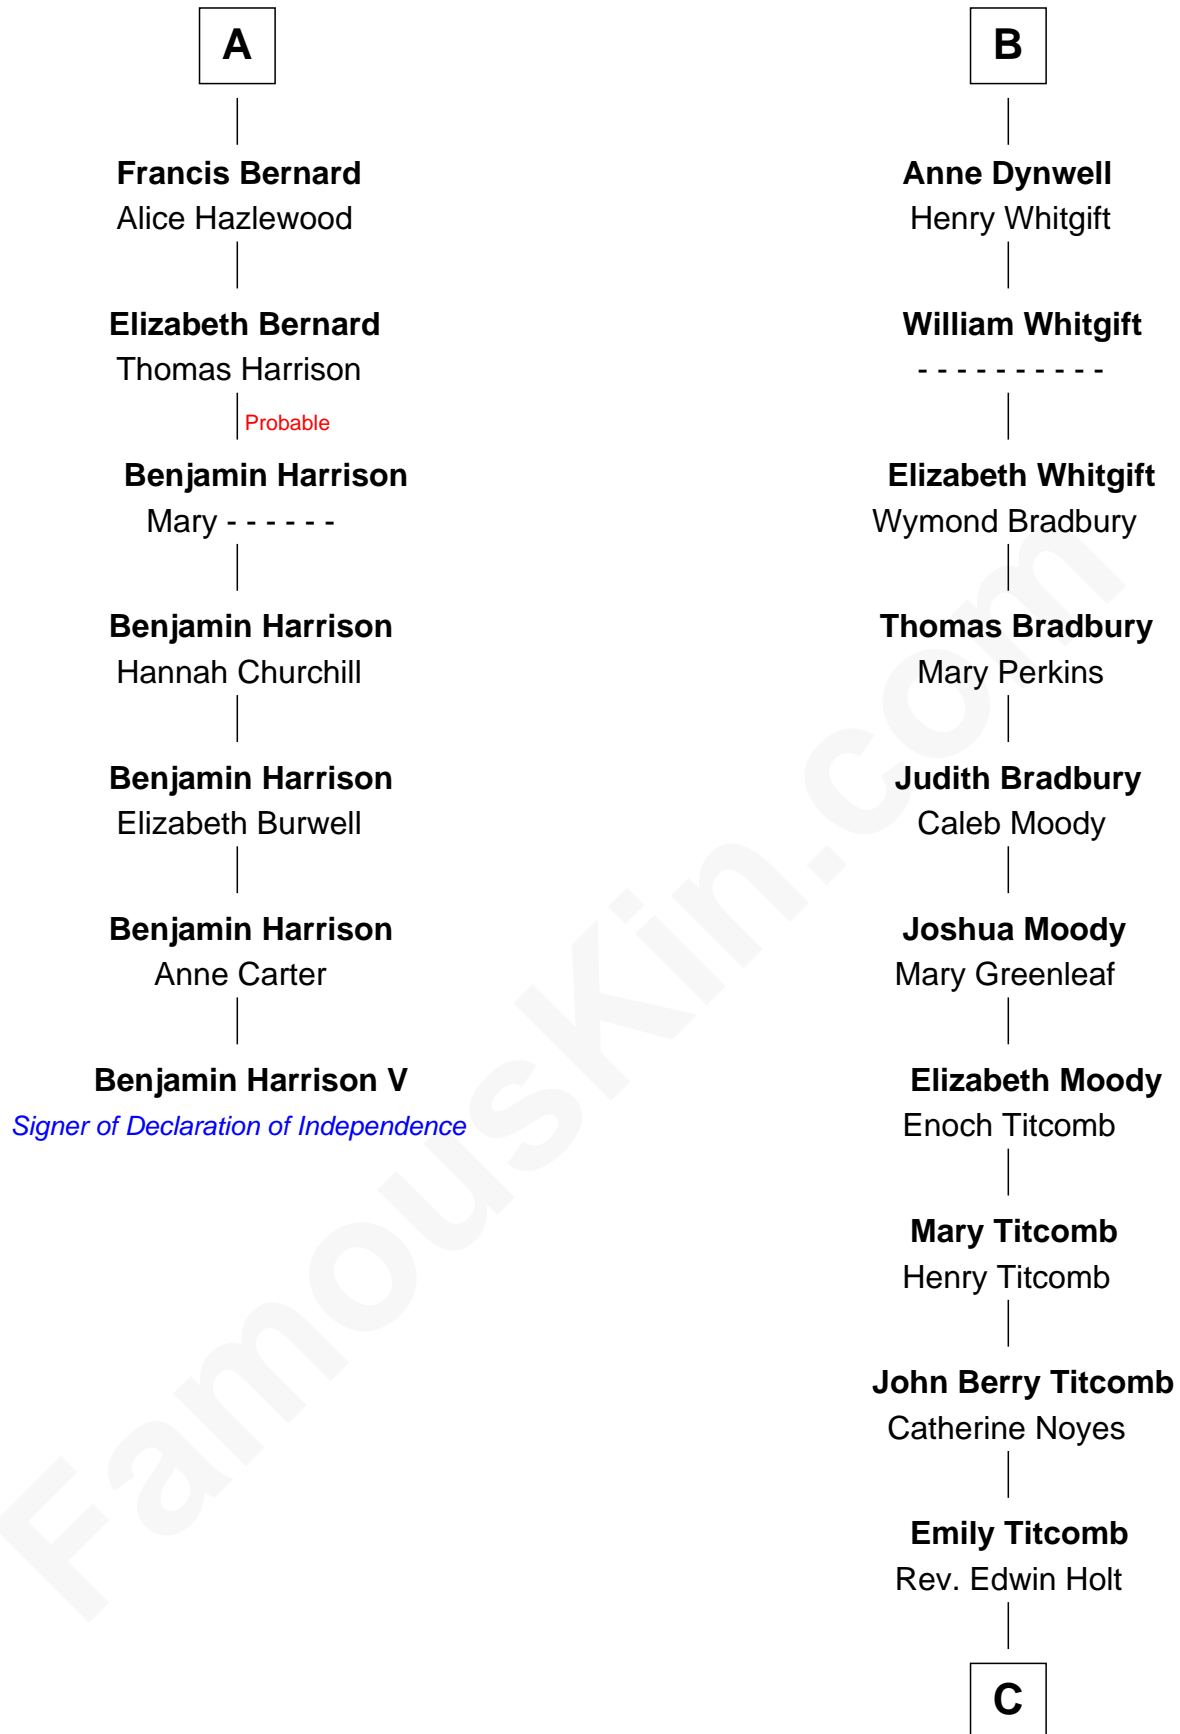

FamousKin.com

Relationship Chart of

Benjamin Harrison V

Signer of the Declaration of Independence

13th cousin 8 times removed of

Linda Hamilton

TV and Movie Actress

C

—
Stephen P. Holt
Aurelia Morgan Grimes

—
Taylor Holt
Frances Kyle

—
Dr. Richard Huckstep Holt
Mildred Alberta Derby

—
Barbara Kyle Holt
Dr. Carroll Stanford Hamilton

—
Linda Hamilton
TV and Movie Actress