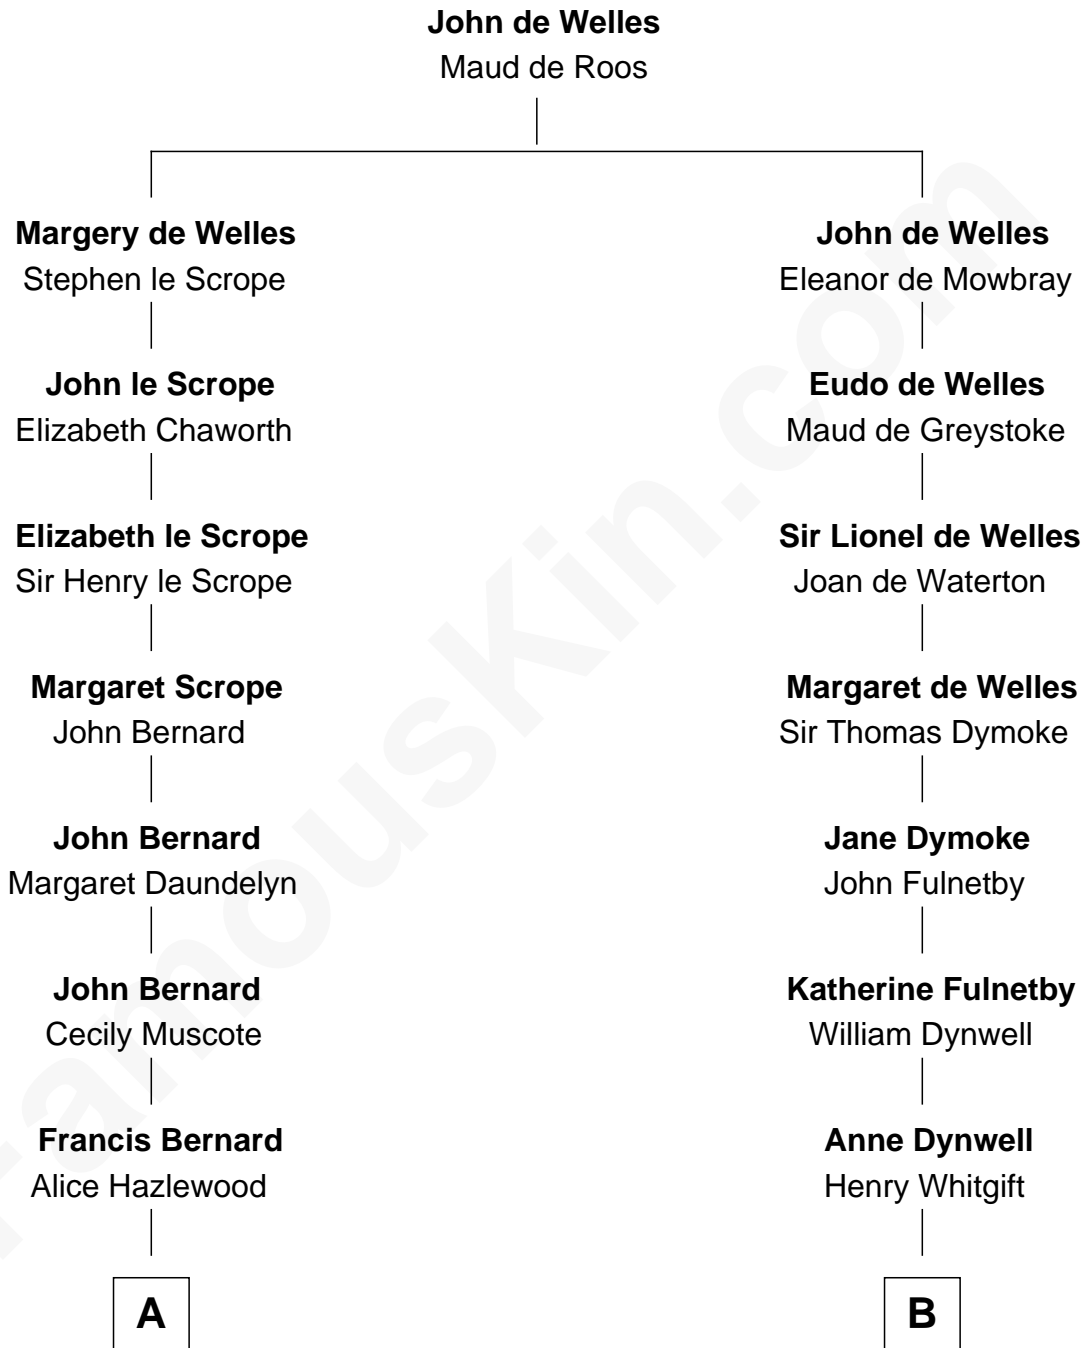

FamousKin.com

Relationship Chart of Benjamin Harrison V

Signer of the Declaration of Independence

12th cousin 8 times removed of

Linda Hamilton

TV and Movie Actress

C

Taylor Holt
Frances Kyle

Dr. Richard Huckstep Holt
Mildred Alberta Derby

Barbara Kyle Holt
Dr. Carroll Stanford Hamilton

Linda Hamilton
TV and Movie Actress