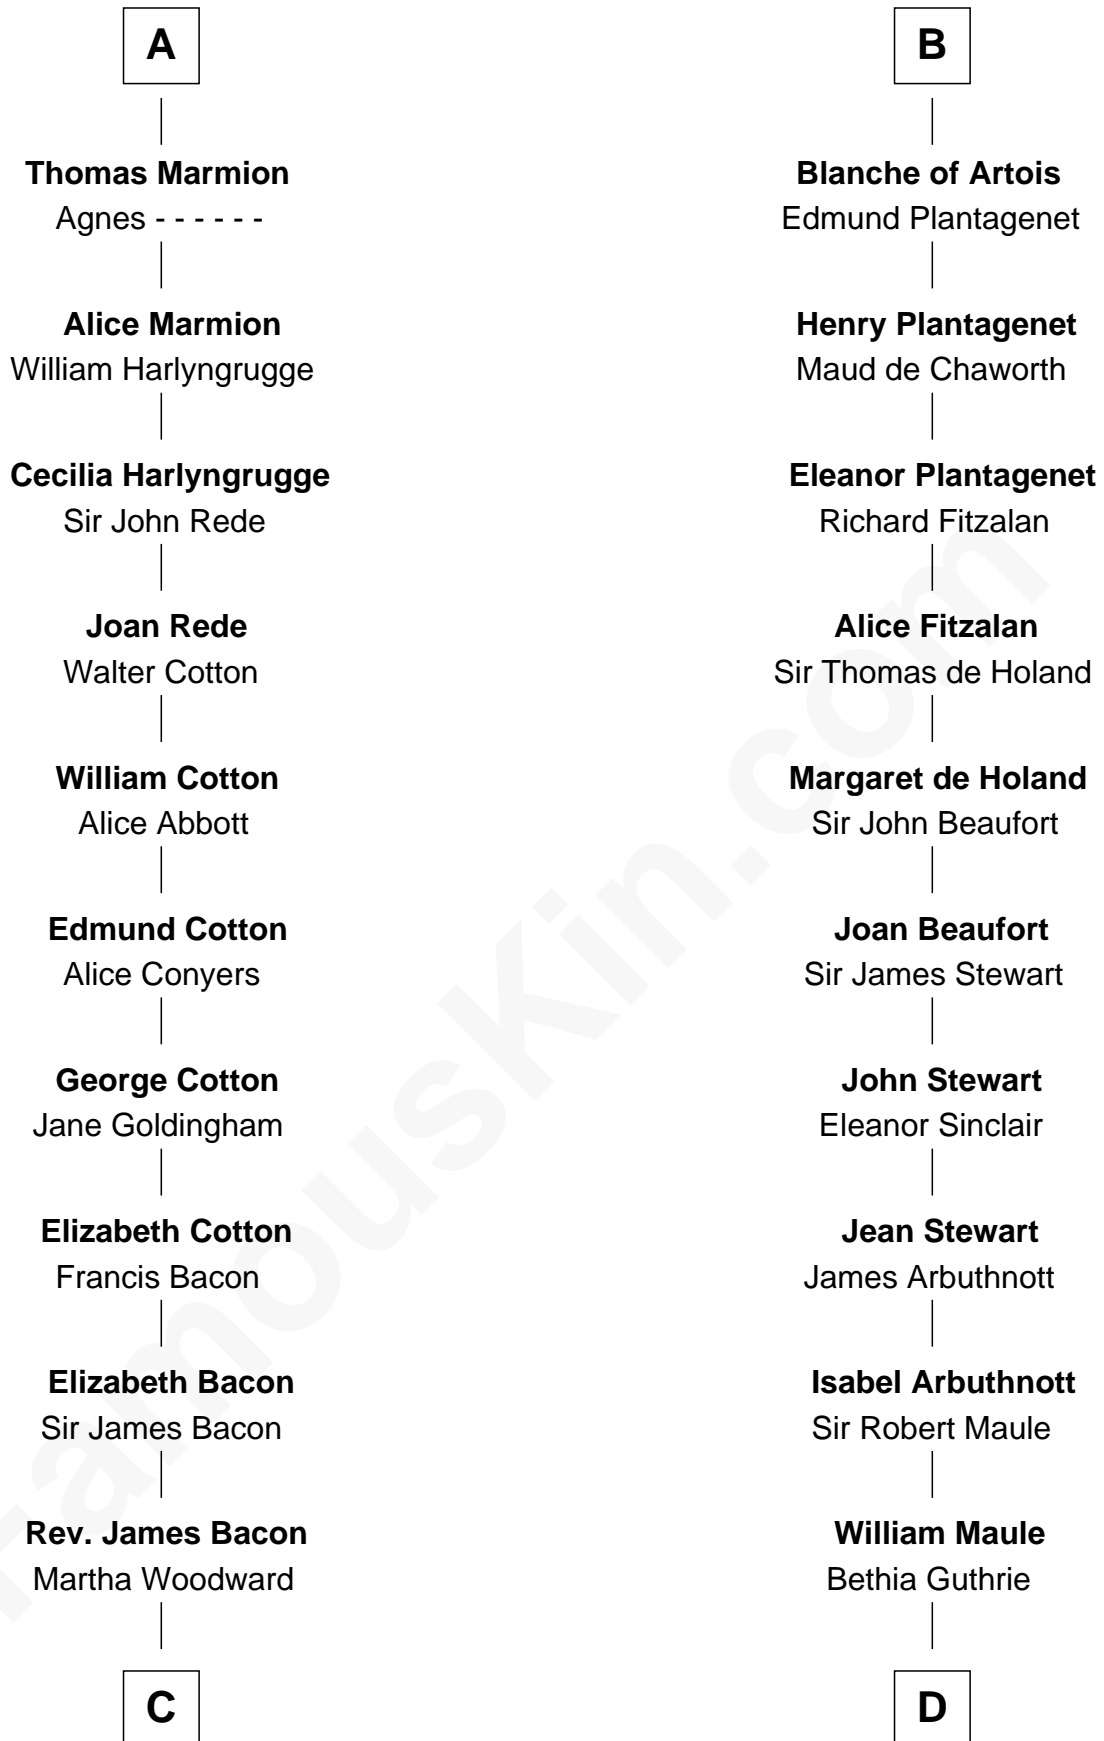

## Relationship Chart of Benjamin Harrison V

*Signer of the Declaration of Independence*

20th cousin 1 time removed of

**Alexander Spotswood**

*Lieutenant Governor of Virginia*

**Albert III, Count of Namur**

**A**

**Adelaide of Namur**

Otto II of Chiny

**Ide de Chiny**

Gottfried I, Count of Louvain

**Godfrey II, Count of Louvain**

Luitgarde of Sulzbach

**Godfrey III, Count of Louvain**

Marguerite of Limbourg

**Henry I, Duke of Brabant**

Mathilde of Boulogne

**Henry II, Duke of Brabant**

Marie of Hohenstaufen

**Matilda of Brabant**

Robert I, Count of Artois

**B**

**C**

**Martha Bacon**

Anthony Smith

**Abigail Smith**

Lewis Burwell

**Elizabeth Burwell**

Benjamin Harrison

**Benjamin Harrison**