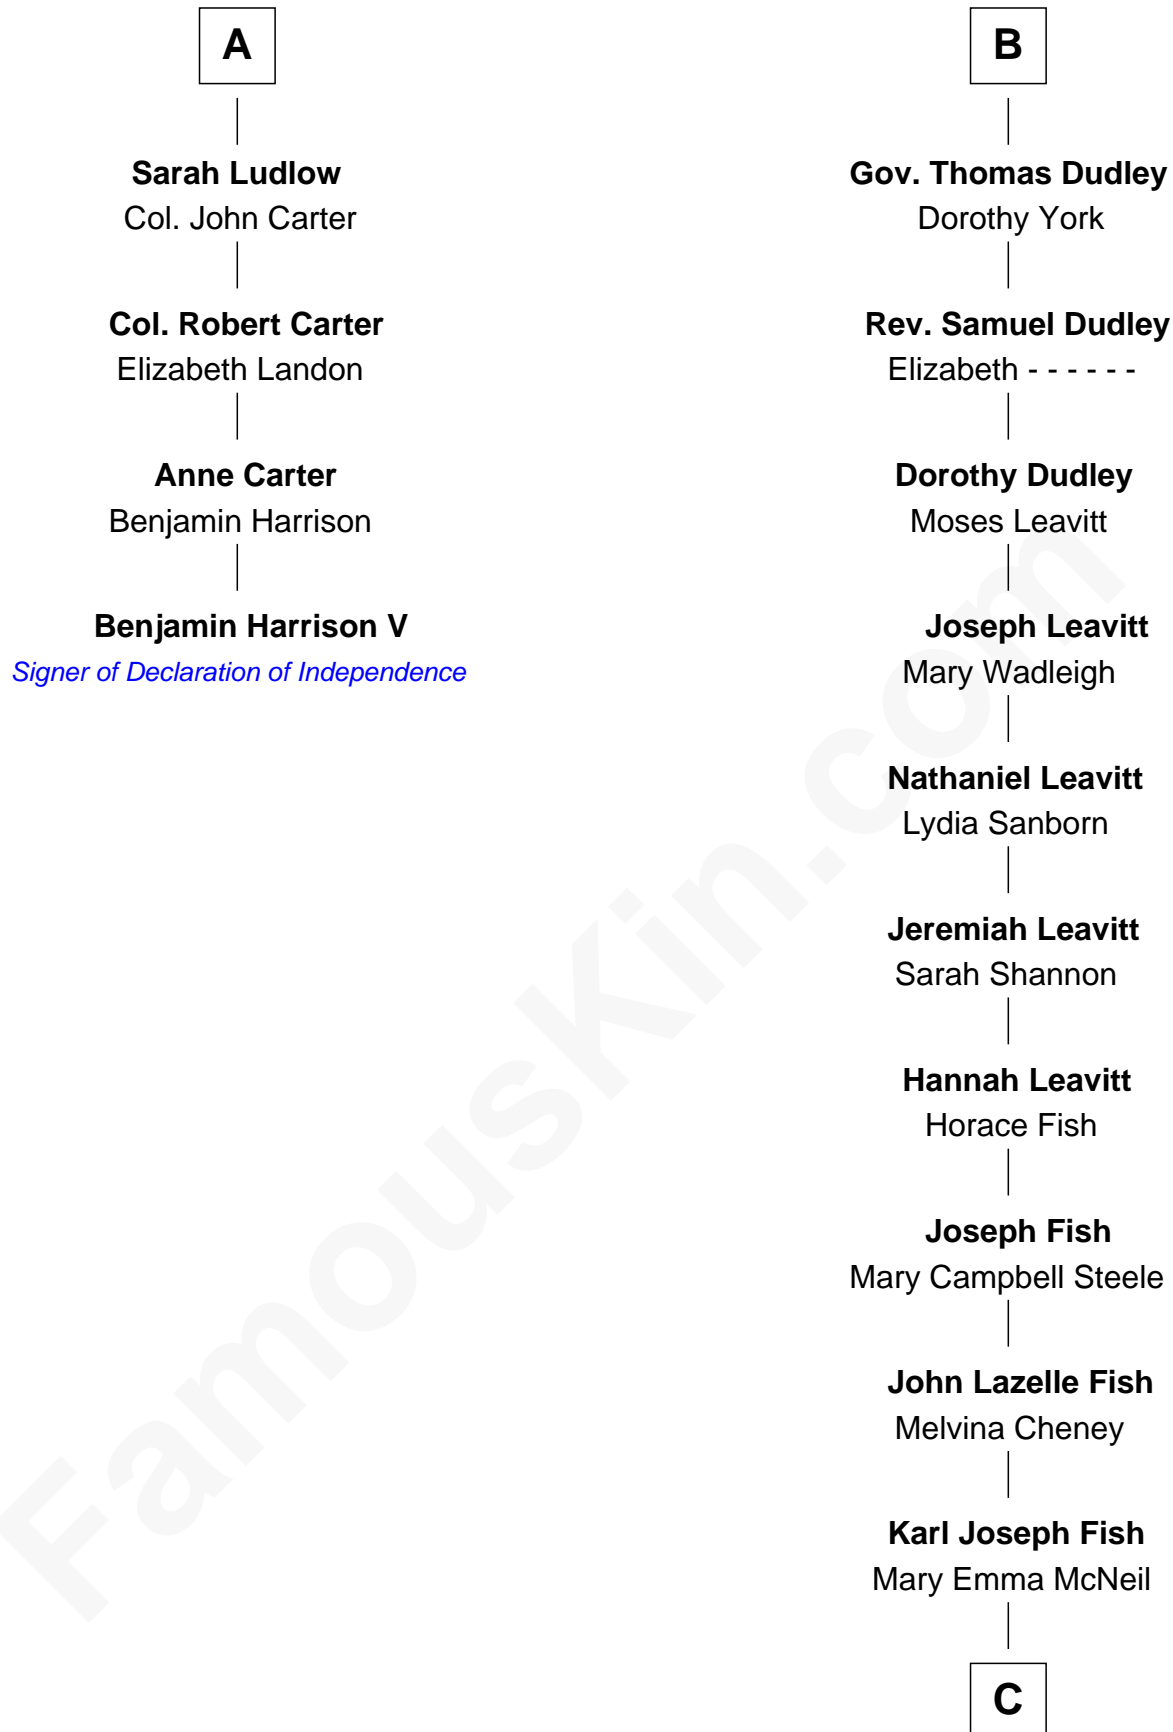

## Relationship Chart of Benjamin Harrison V

Signer of the Declaration of Independence

10th cousin 9 times removed of

**Keri Russell**

TV and Movie Actress

**Sir Walter Blount**

Sancha de Ayala

**Sir Thomas Blount**

Margaret de Gresley

**Sir Walter Blount**

Helena Byron

**Sir William Blount**

Margaret Echyngham

**Elizabeth Blount**

Sir Andrews de Windsor

**Edith Windsor**

**Sir John Sutton**

Elizabeth Berkeley

**Sir Edmund Sutton**

Joyce Tiptoft

**Sir Edward Sutton**

Cecily Willoughby

**Sir John Sutton**

Cecily Grey

**Sir Henry Dudley**

- - - - - Ashton

Probable

**Roger Dudley**

Susanna Thorne

**B**

**C**

**Emma Inez Fish**  
Kermit Sylvester Stephens