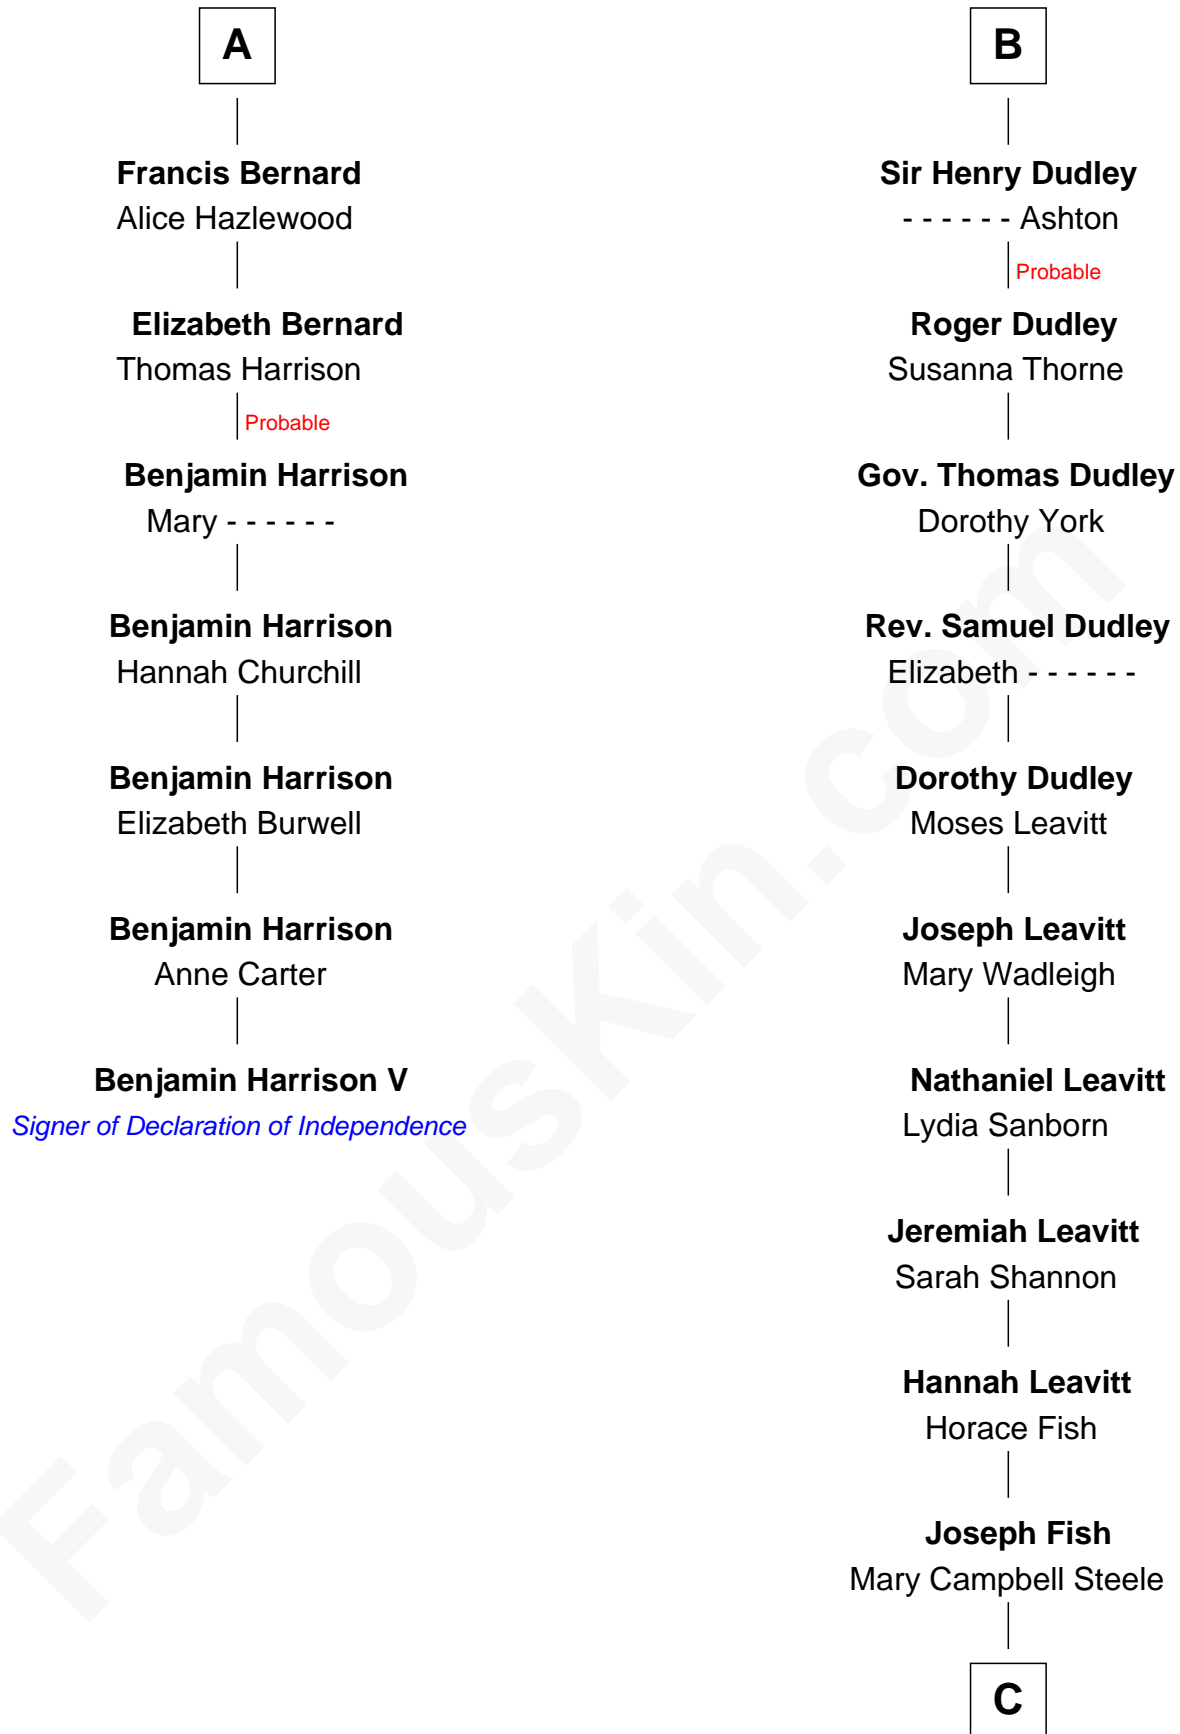

FamousKin.com

Relationship Chart of Benjamin Harrison V

Signer of the Declaration of Independence

13th cousin 8 times removed of

Keri Russell

TV and Movie Actress

Sir William de Ros
Margery de Badlesmere

C

John Lazelle Fish

Melvina Cheney

Karl Joseph Fish

Mary Emma McNeil

Emma Inez Fish

Kermit Sylvester Stephens

Stephanie Stephens

David Harold Russell