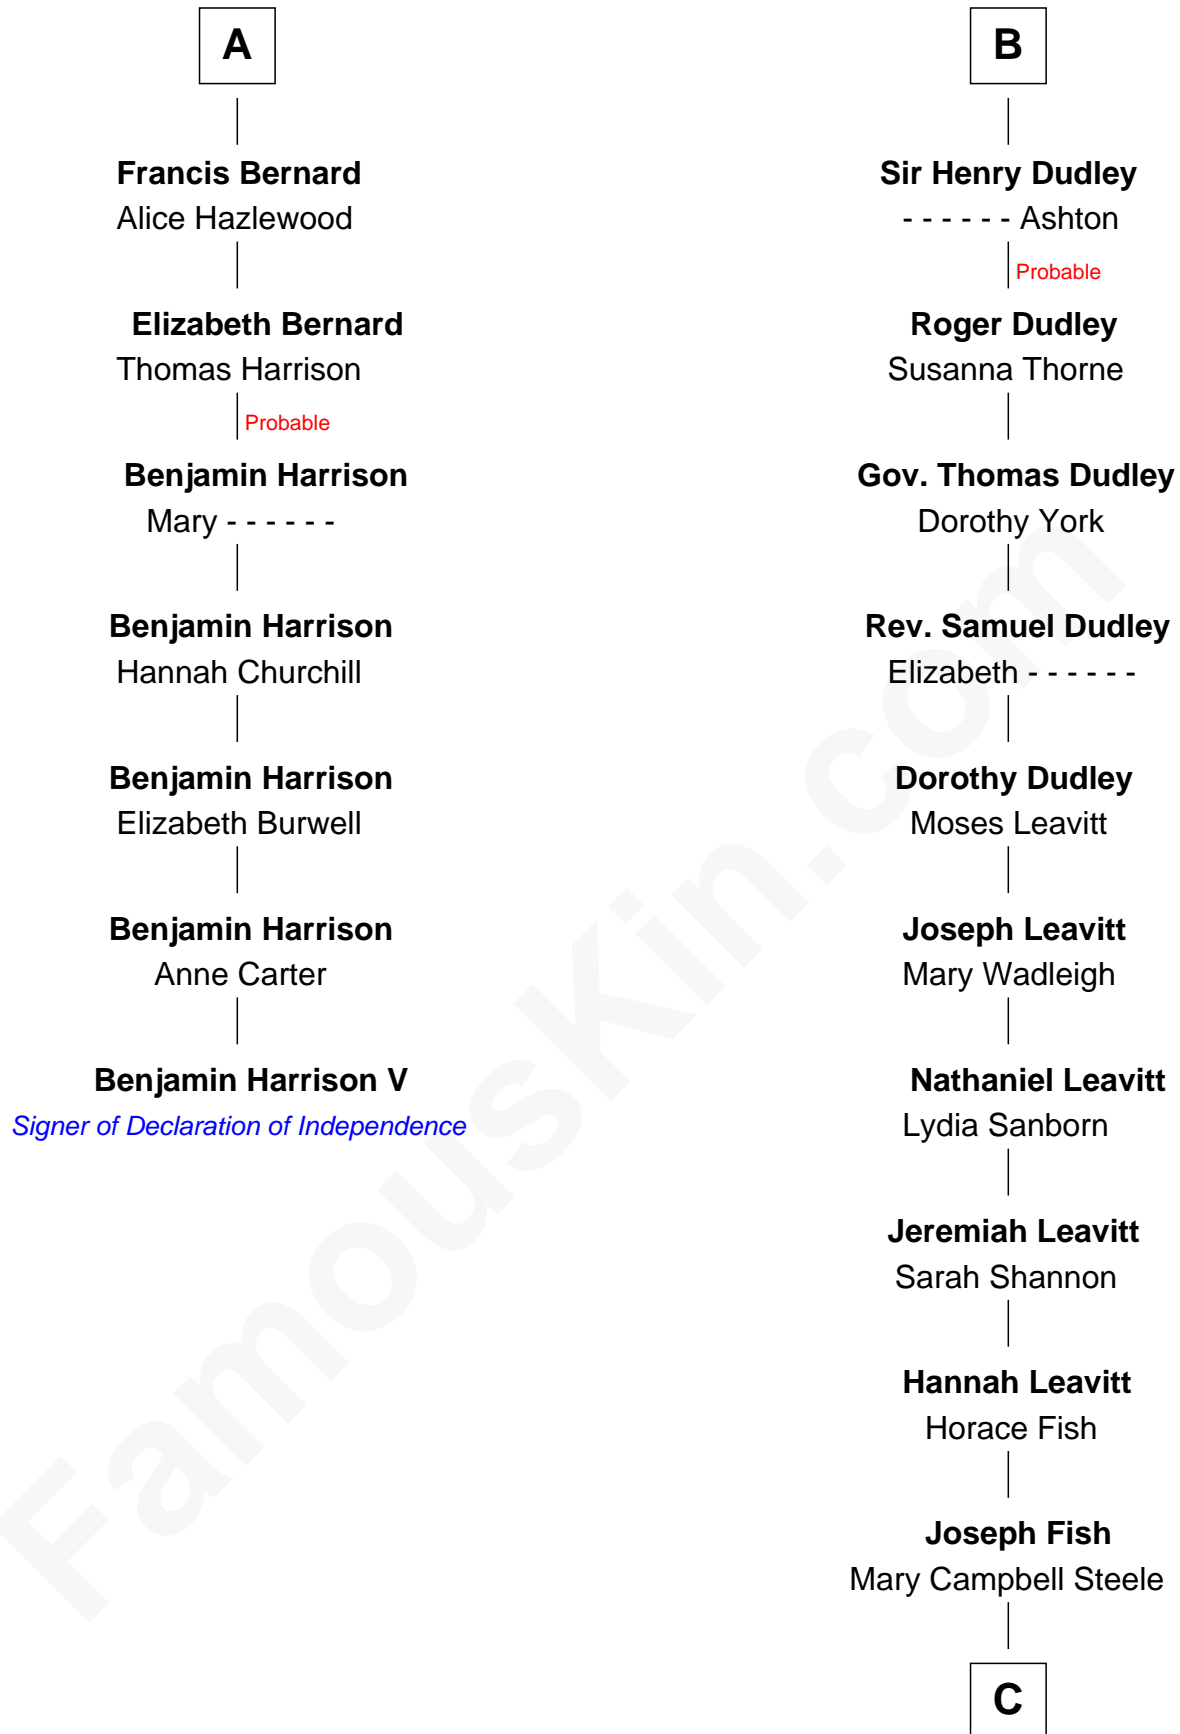

FamousKin.com

Relationship Chart of Benjamin Harrison V

Signer of the Declaration of Independence

13th cousin 8 times removed of

Keri Russell

TV and Movie Actress

C

John Lazelle Fish

Melvina Cheney

Karl Joseph Fish

Mary Emma McNeil

Emma Inez Fish

Kermit Sylvester Stephens

Stephanie Stephens

David Harold Russell

Keri Russell