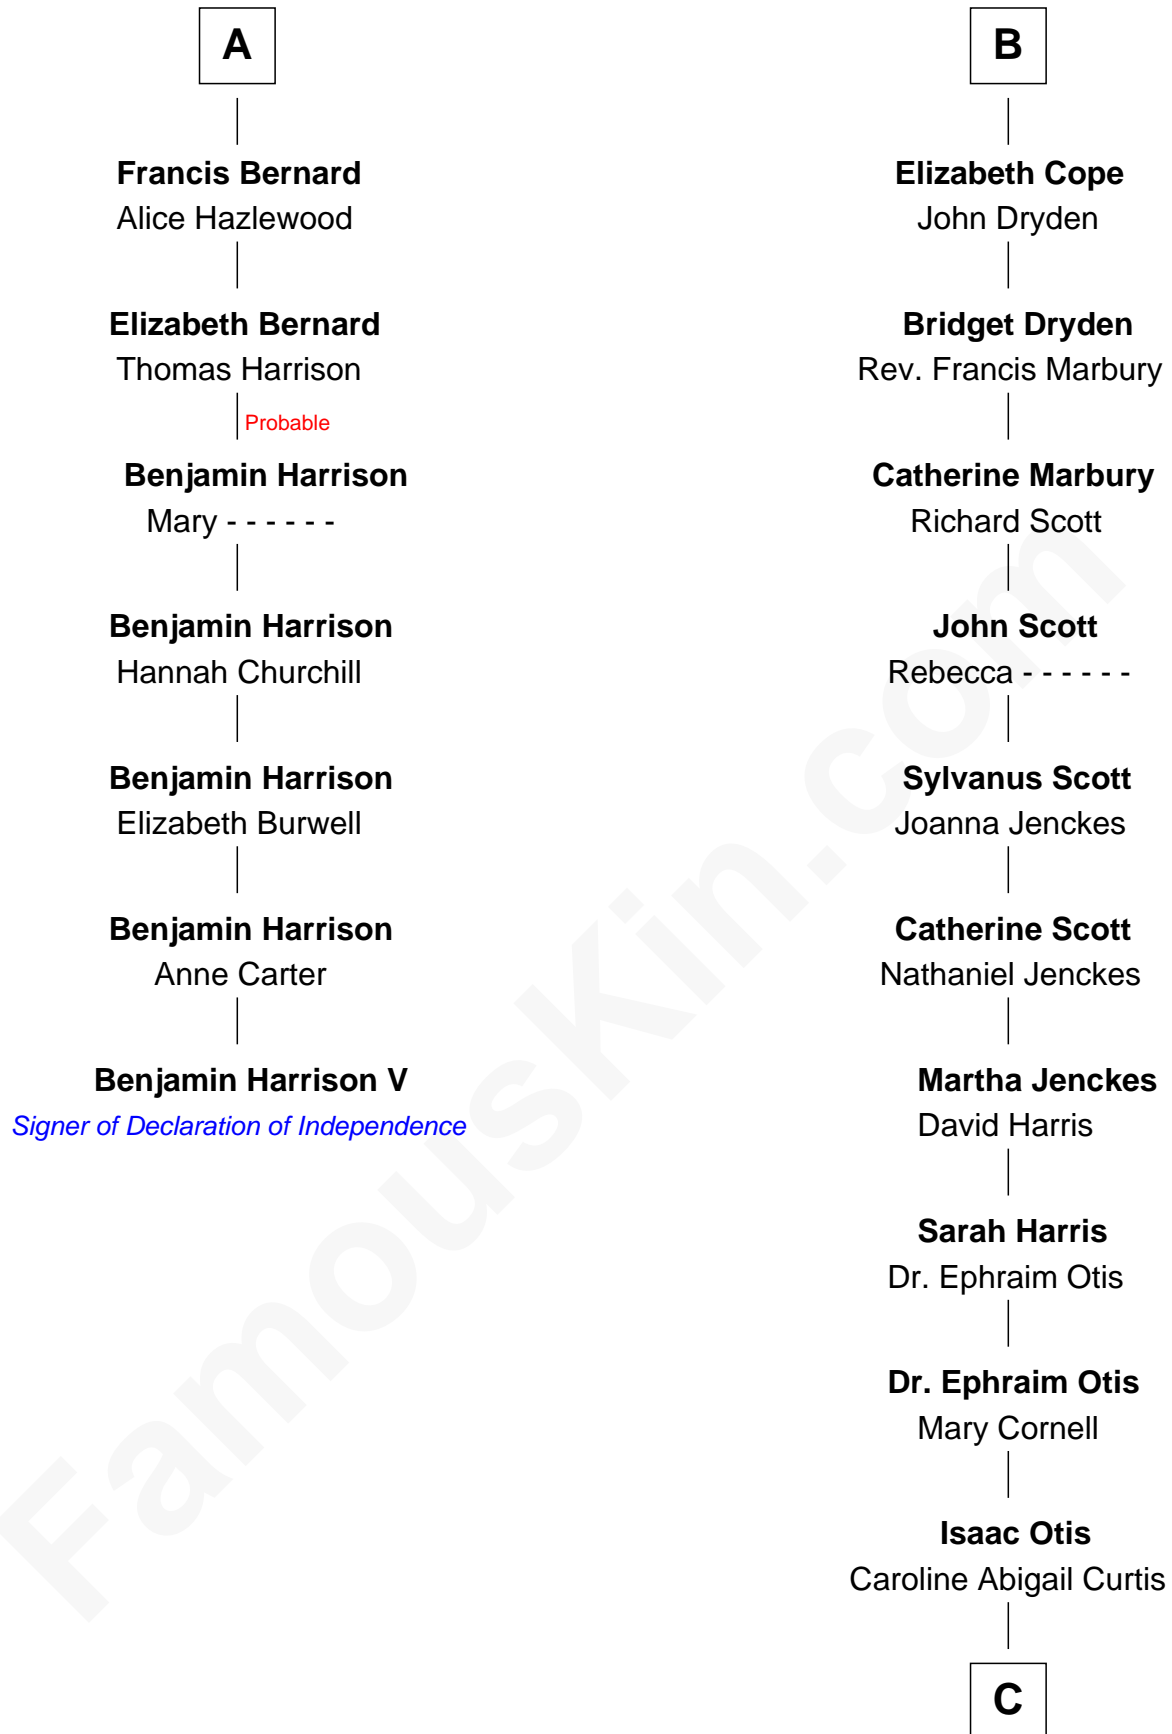

FamousKin.com

Relationship Chart of

Benjamin Harrison V

Signer of the Declaration of Independence

13th cousin 6 times removed of

Amelia Earhart

Aviation Pioneer

Ralph de Stafford

Margaret de Audley

Sir Hugh de Stafford
Philippa de Beauchamp

Margaret de Stafford
Sir Ralph Neville

Margaret de Neville
Sir Richard Scrope

Sir Henry le Scrope
Elizabeth le Scrope

Margaret Scrope
John Bernard

John Bernard
Margaret Daundelyn

John Bernard
Cecily Muscote

A

Elizabeth de Stafford

John de Ferrers

Robert de Ferrers
Margaret Despencer

Phillippa Ferrers
Sir Thomas Greene

Elizabeth Greene
William Raleigh

Sir Edward Raleigh
Margaret Verney

Sir Edward Raleigh
Anne Chamberlayne

Bridget Raleigh
Sir John Cope

B

C

Alfred Gideon Otis
Amelia Josephine Harres

Amelia Otis
Edwin Stanton Earhart

Amelia Earhart
Aviation Pioneer