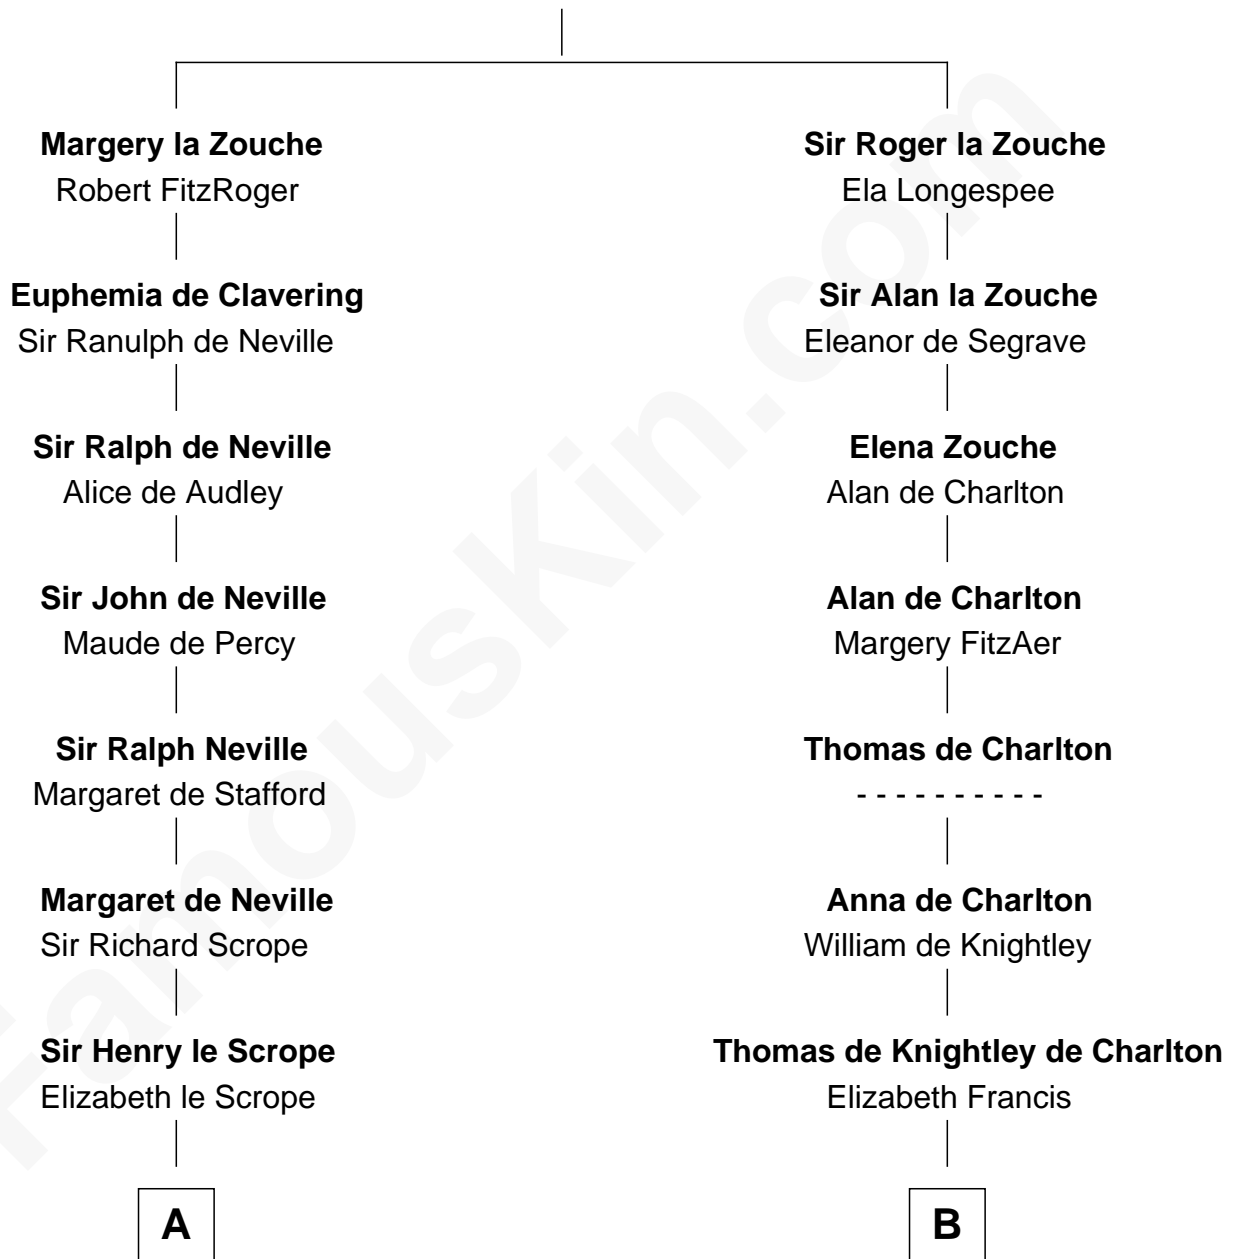

FamousKin.com

Relationship Chart of

Benjamin Harrison V

Signer of the Declaration of Independence

16th cousin 3 times removed of

Jay Gould

American Railroad "Robber Baron"

Alan la Zouche

Ellen de Quincy

C

—
Anna Osborn
Abraham Gould

—
John Burr Gould
Mary More

—
Jay Gould
"Robber Baron"

FamousKin.com