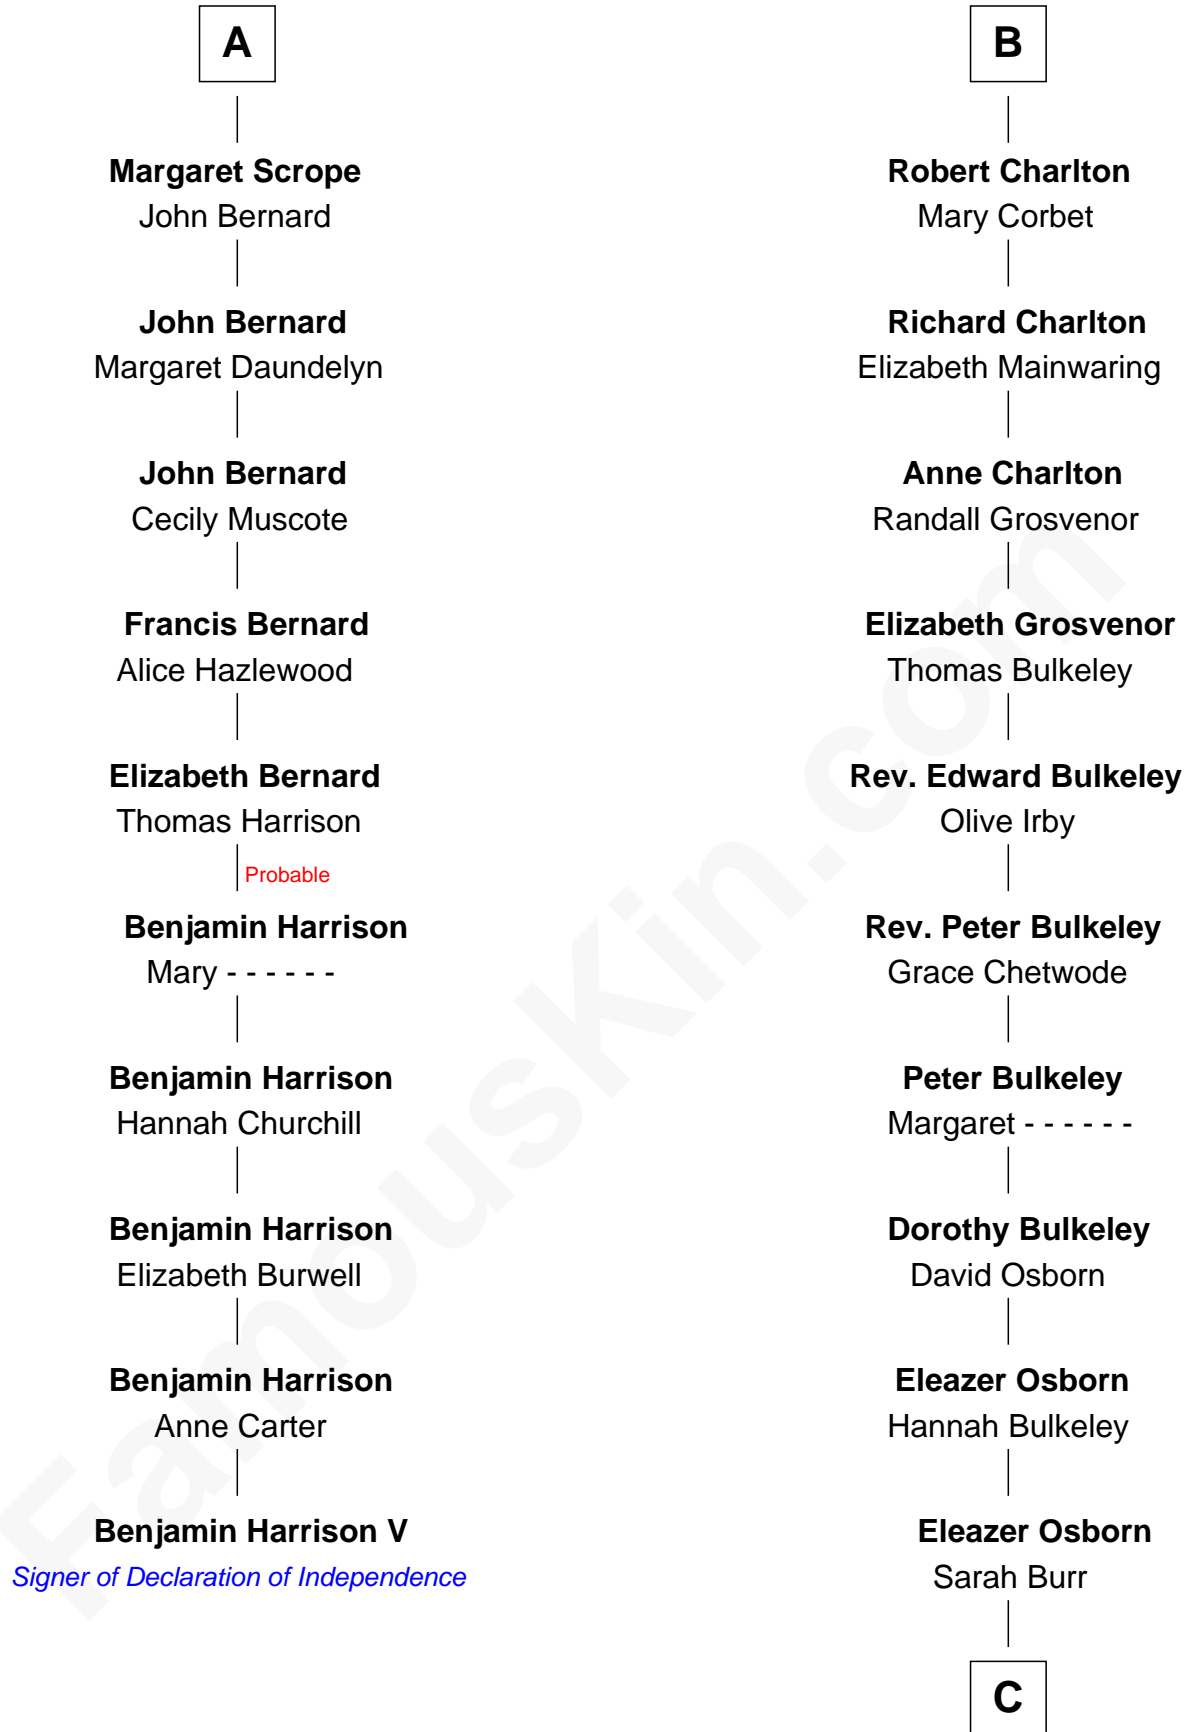

FamousKin.com

Relationship Chart of

Benjamin Harrison V

Signer of the Declaration of Independence

16th cousin 3 times removed of

Jay Gould

American Railroad "Robber Baron"

Alan la Zouche

Ellen de Quincy

C

—
Anna Osborn
Abraham Gould

—
John Burr Gould
Mary More

—
Jay Gould
"Robber Baron"

FamousKin.com