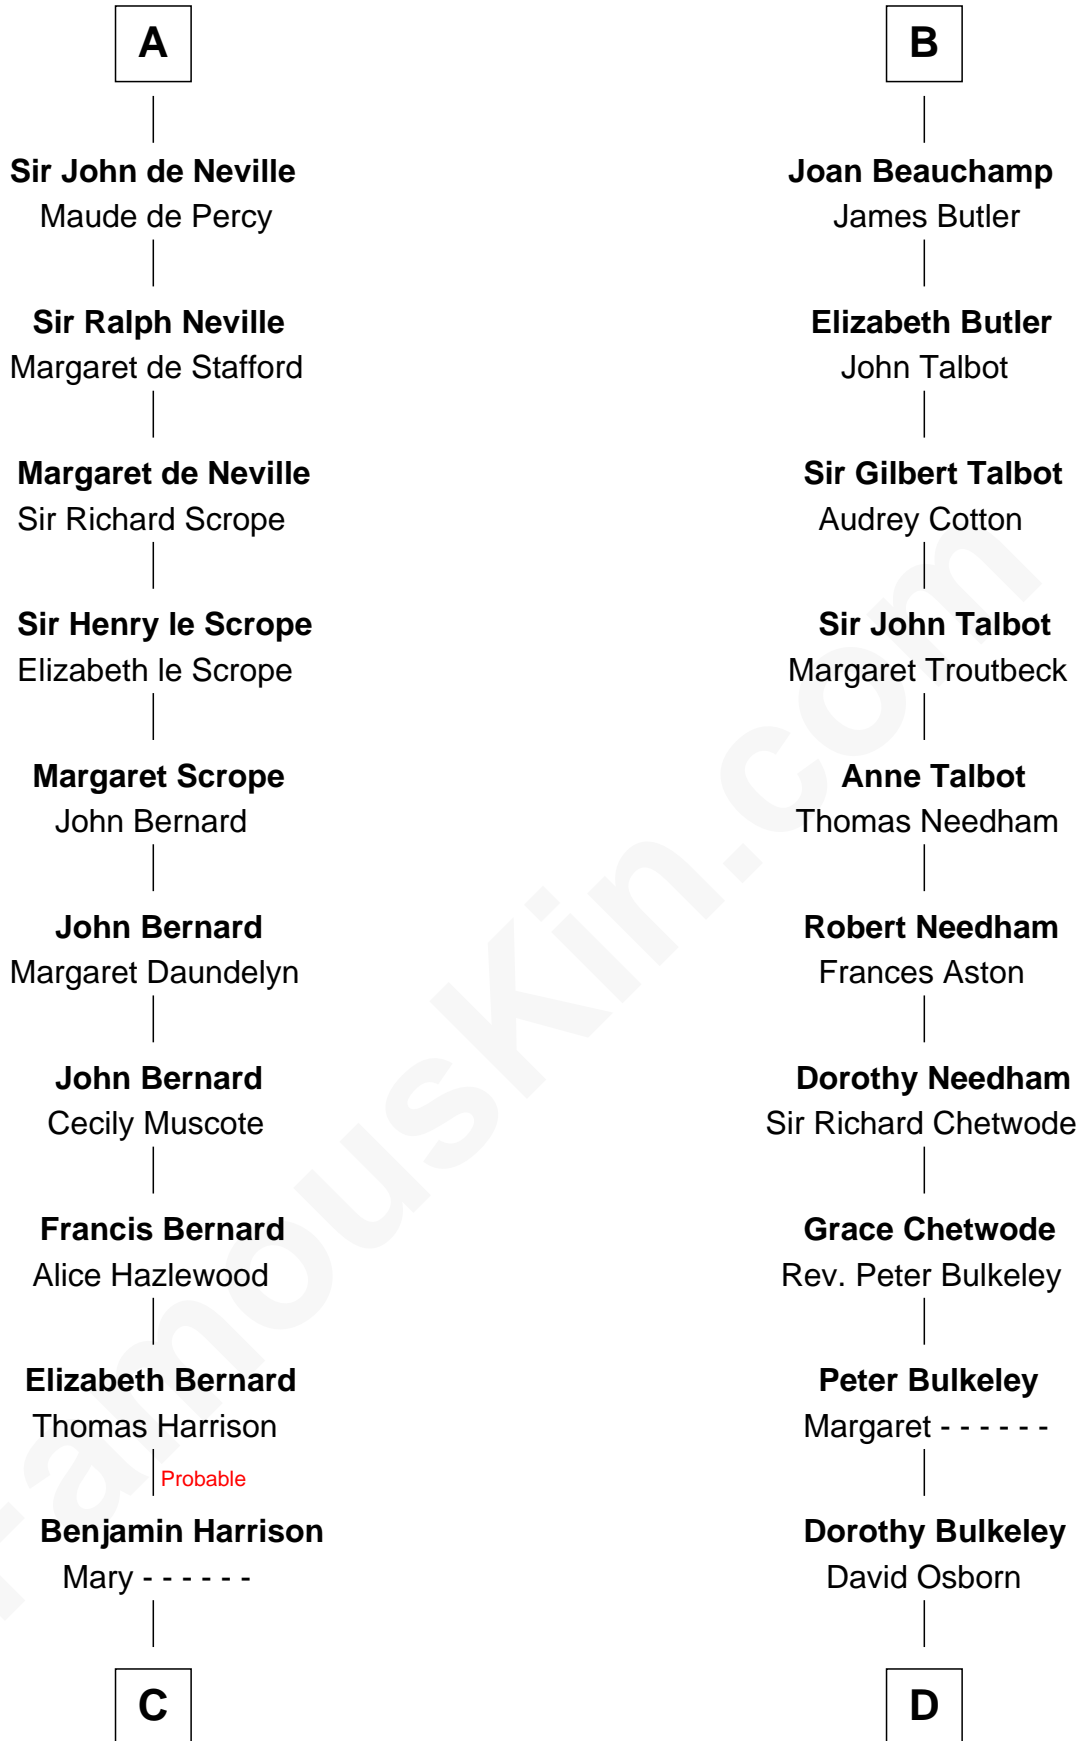

### Benjamin Harrison V

*Signer of the Declaration of Independence*

20th cousin 1 time removed of

### Jay Gould

*American Railroad "Robber Baron"*

**Alfonso VIII of Castile**

Eleanor of England

**Berengaria of Castile**

Alfonso IX, King of Leon

**Berenguela of Leon**

John de Brienne

Edmund Plantagenet

**Henry Plantagenet**

Maud de Chaworth

**Eleanor Plantagenet**

Richard Fitzalan

**Sir Richard Fitzalan**

Elizabeth de Bohun

**Joan Fitzalan**

Sir William Beauchamp

**B**

**C**

**Benjamin Harrison**

Hannah Churchill

**Benjamin Harrison**

Elizabeth Burwell

**Benjamin Harrison**