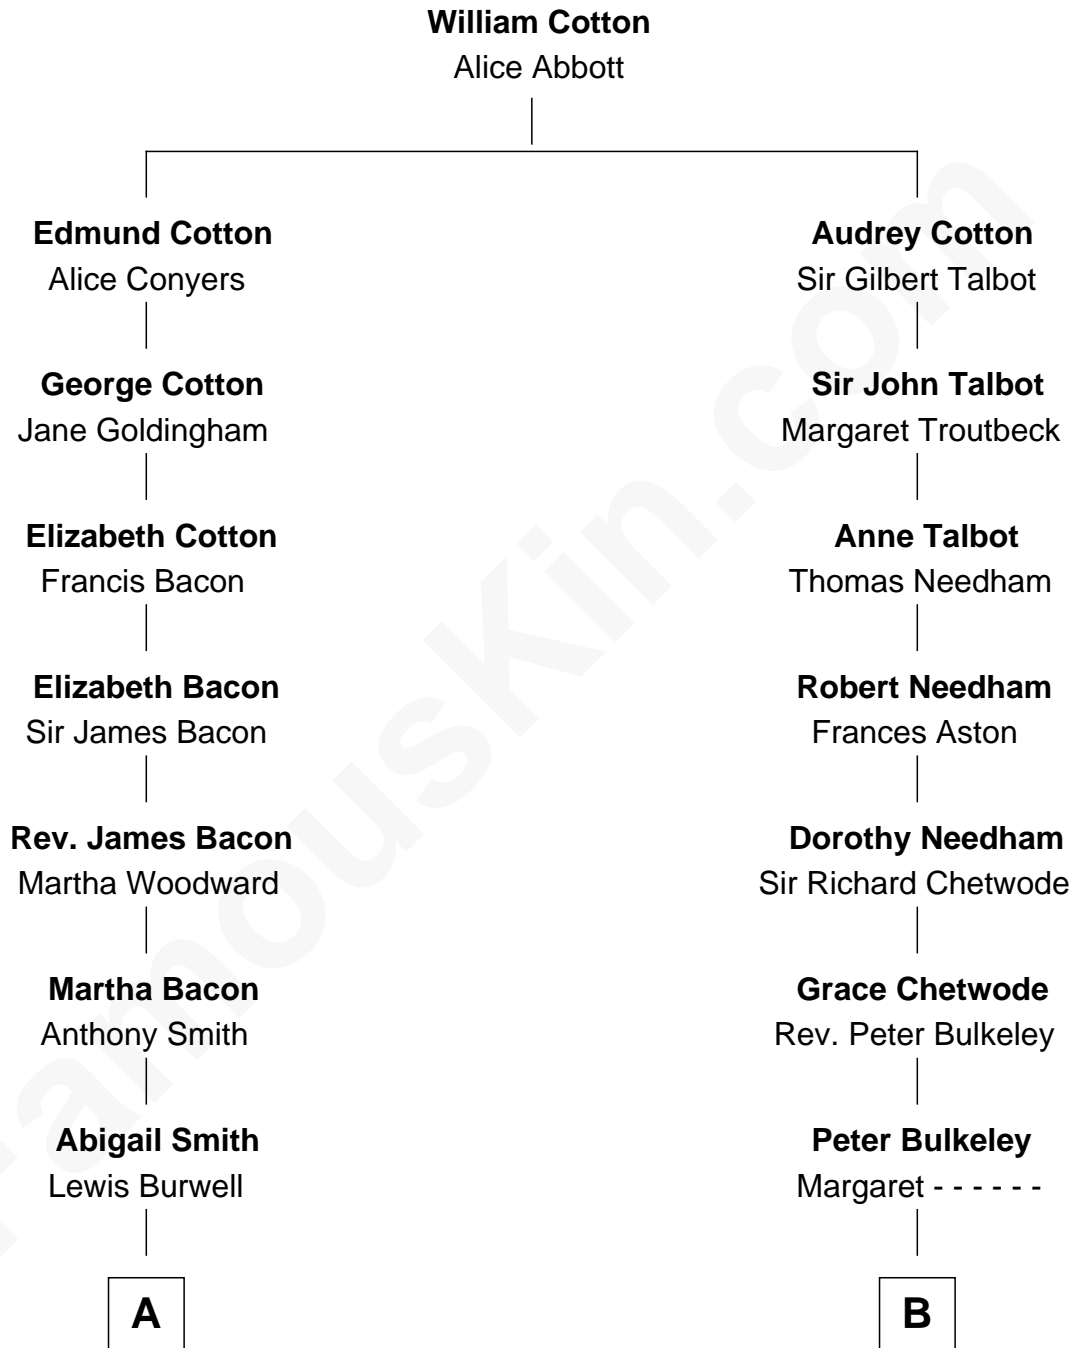

FamousKin.com

Relationship Chart of

Benjamin Harrison V

Signer of the Declaration of Independence

9th cousin 3 times removed of

Jay Gould

American Railroad "Robber Baron"

A

Elizabeth Burwell
Benjamin Harrison

Benjamin Harrison
Anne Carter

Benjamin Harrison V
Signer of Declaration of Independence

B

Dorothy Bulkeley
David Osborn

Eleazer Osborn
Hannah Bulkeley

Eleazer Osborn
Sarah Burr

Anna Osborn
Abraham Gould

John Burr Gould
Mary More

Jay Gould
"Robber Baron"

FamousKin.com