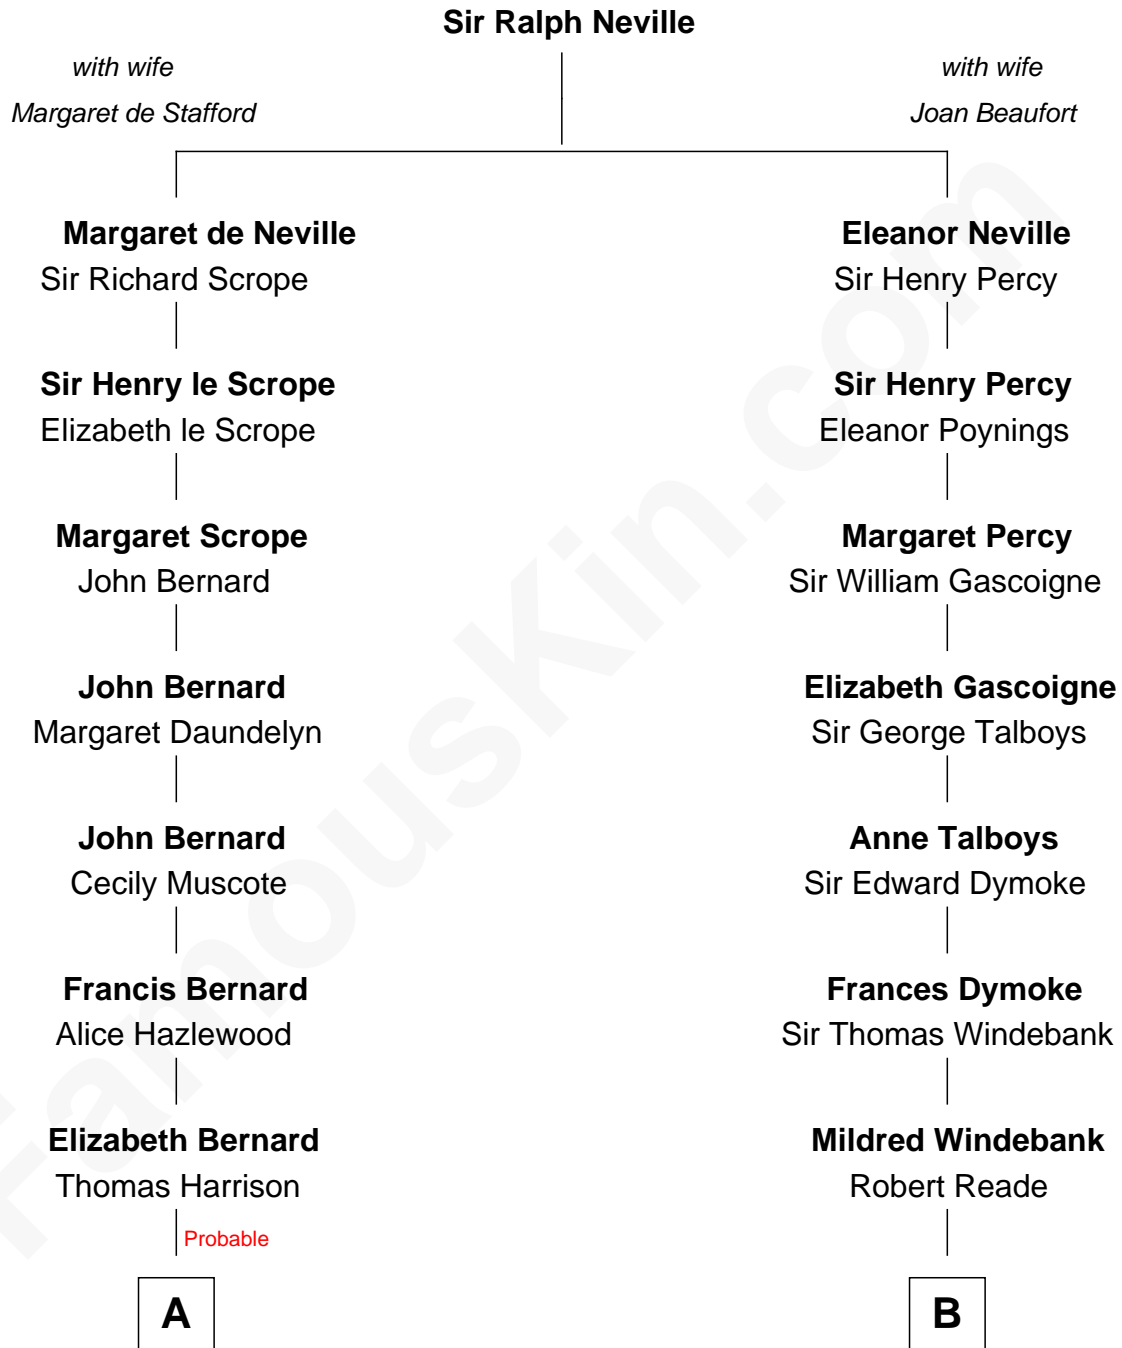

FamousKin.com

Relationship Chart of Benjamin Harrison V

Signer of the Declaration of Independence

11th cousin 1 time removed of

Meriwether Lewis

Lewis and Clark Expedition

A

Benjamin Harrison

Mary - - - - -

Benjamin Harrison

Hannah Churchill

Benjamin Harrison

Elizabeth Burwell

Benjamin Harrison

Anne Carter

Benjamin Harrison V

Col. Robert Lewis

Jane Meriwether

William Lewis

Lucy Meriwether

Meriwether Lewis

Lewis and Clark Expedition

FamousKin.com