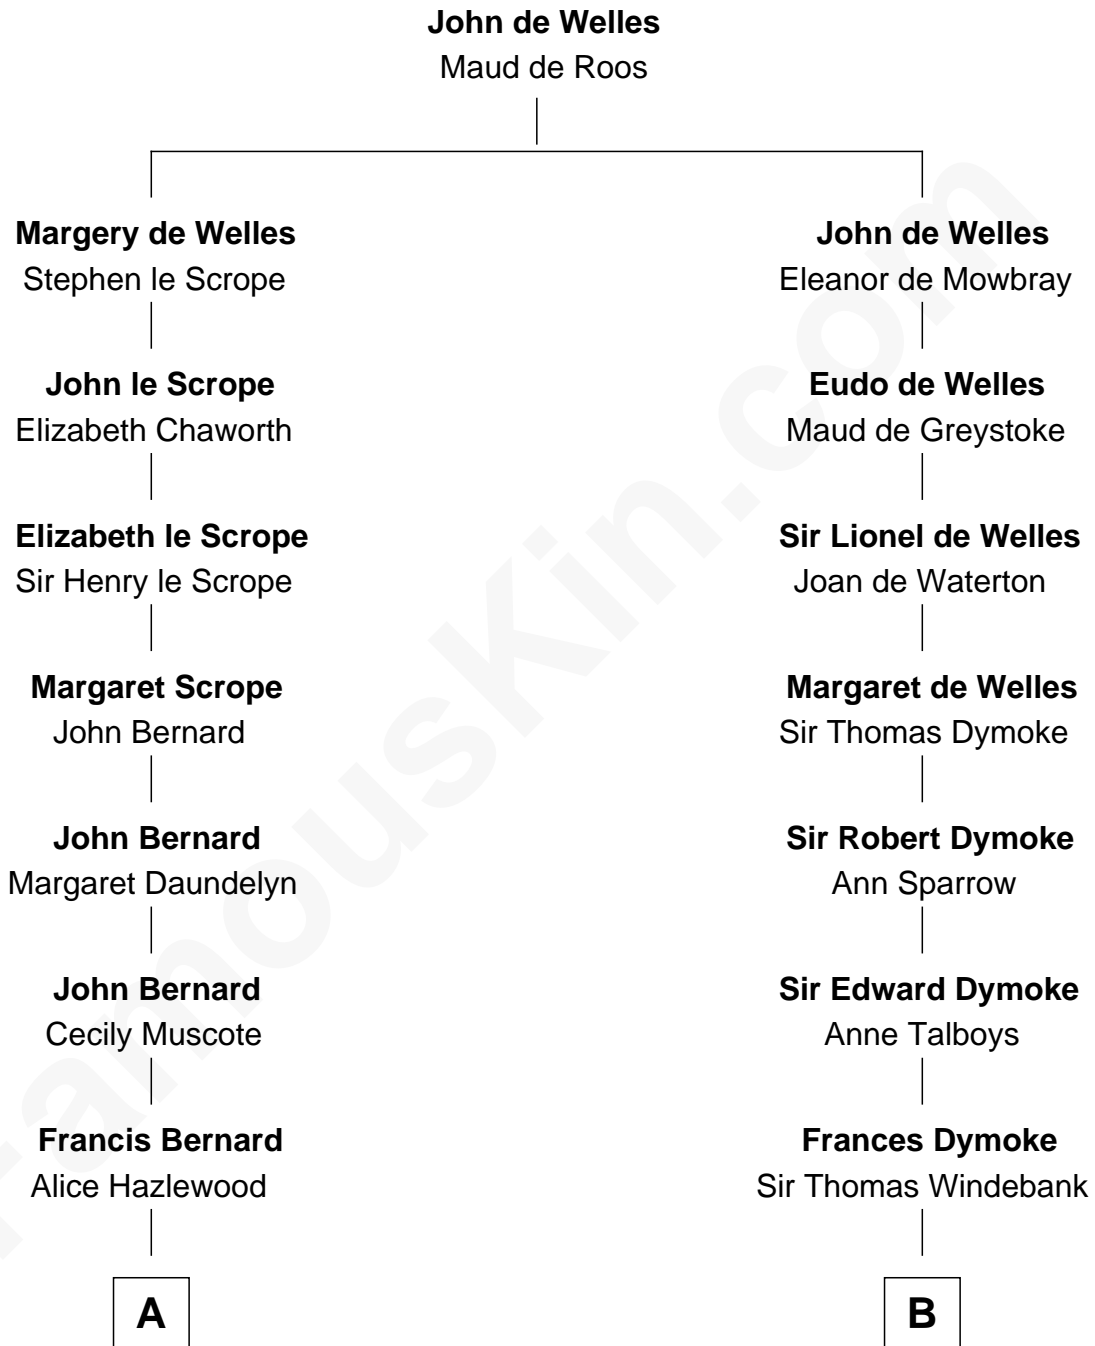

## Relationship Chart of

### Benjamin Harrison V

*Signer of the Declaration of Independence*

12th cousin 1 time removed of

### Meriwether Lewis

*Lewis and Clark Expedition*

**A**

**Elizabeth Bernard**

Thomas Harrison

Probable

**Benjamin Harrison**

Mary - - - - -