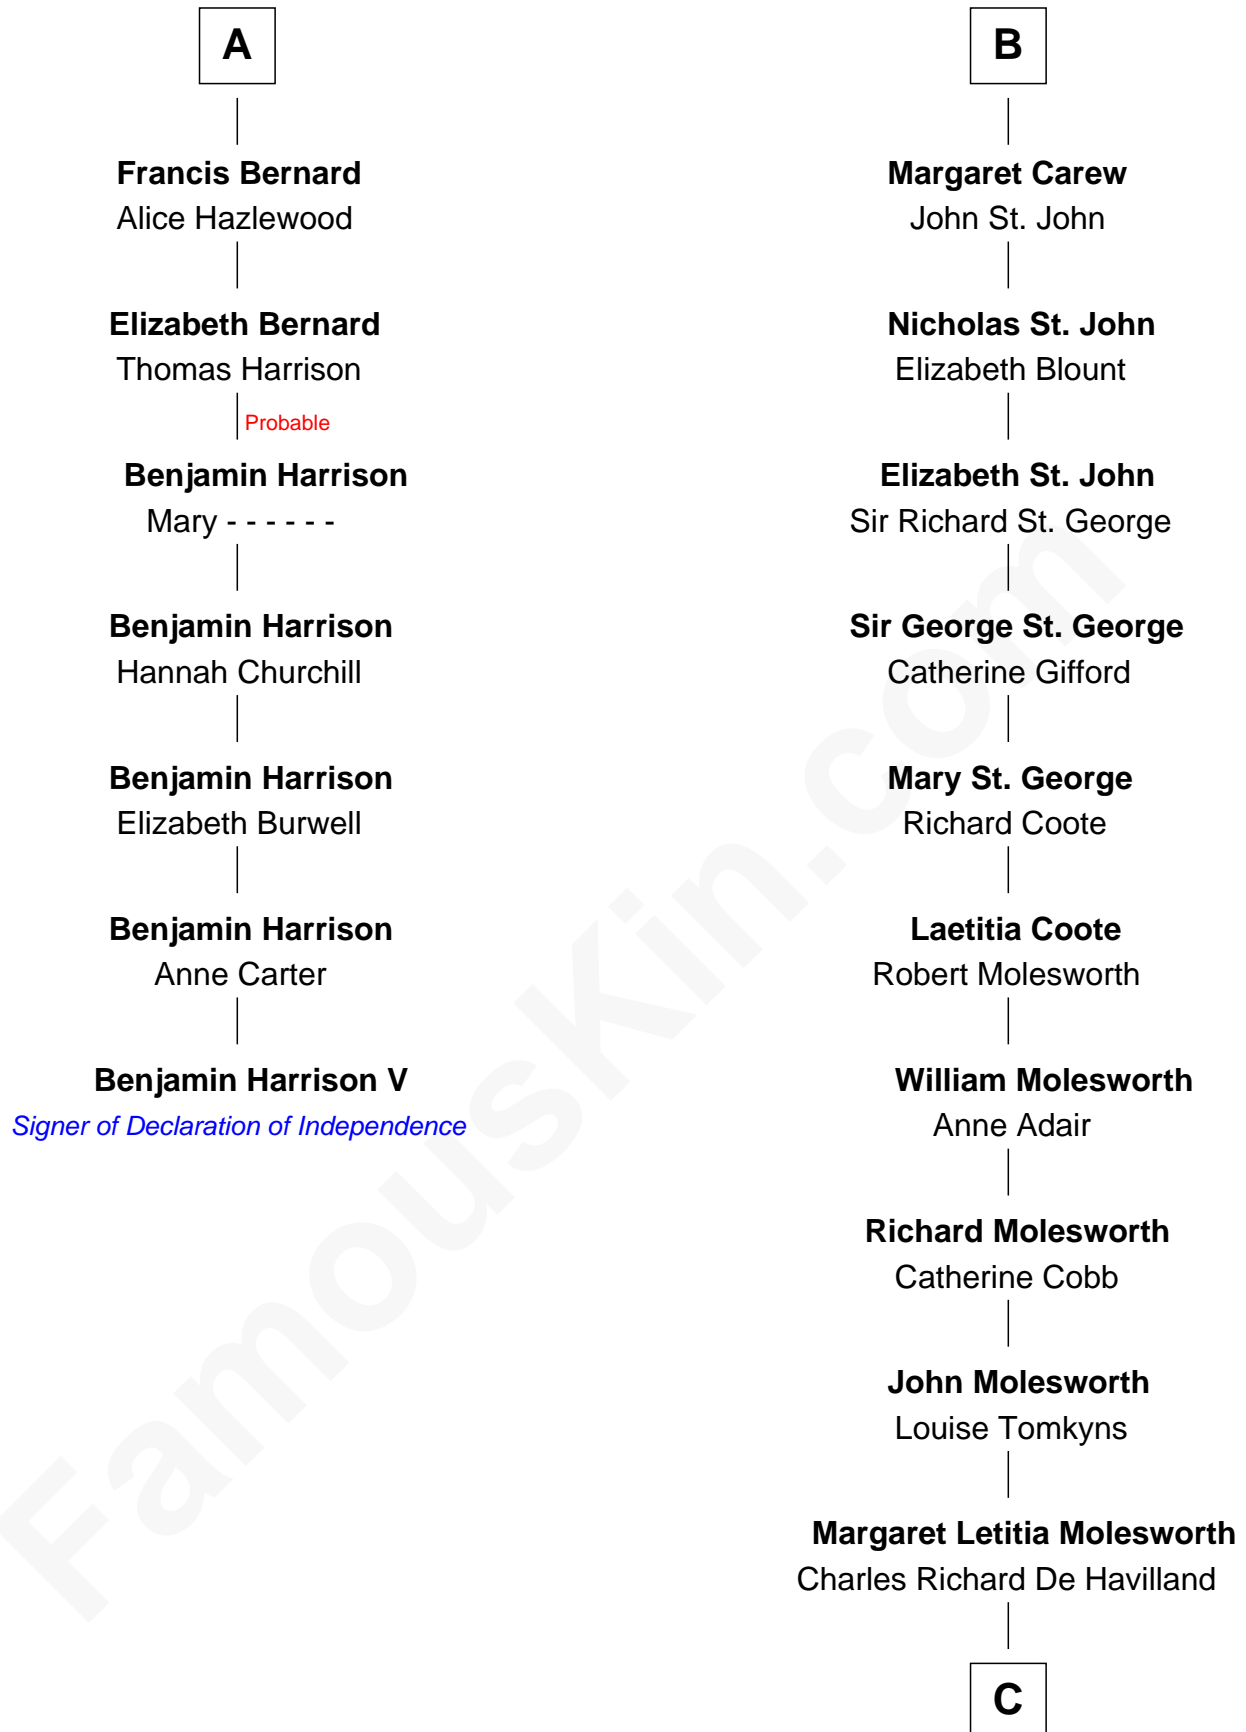

FamousKin.com Relationship Chart of **Benjamin Harrison V**

Signer of the Declaration of Independence

13th cousin 5 times removed of

Olivia De Havilland

Movie Actress

C

|
Walter Augustus De Havilland

Lillian Augusta Ruse