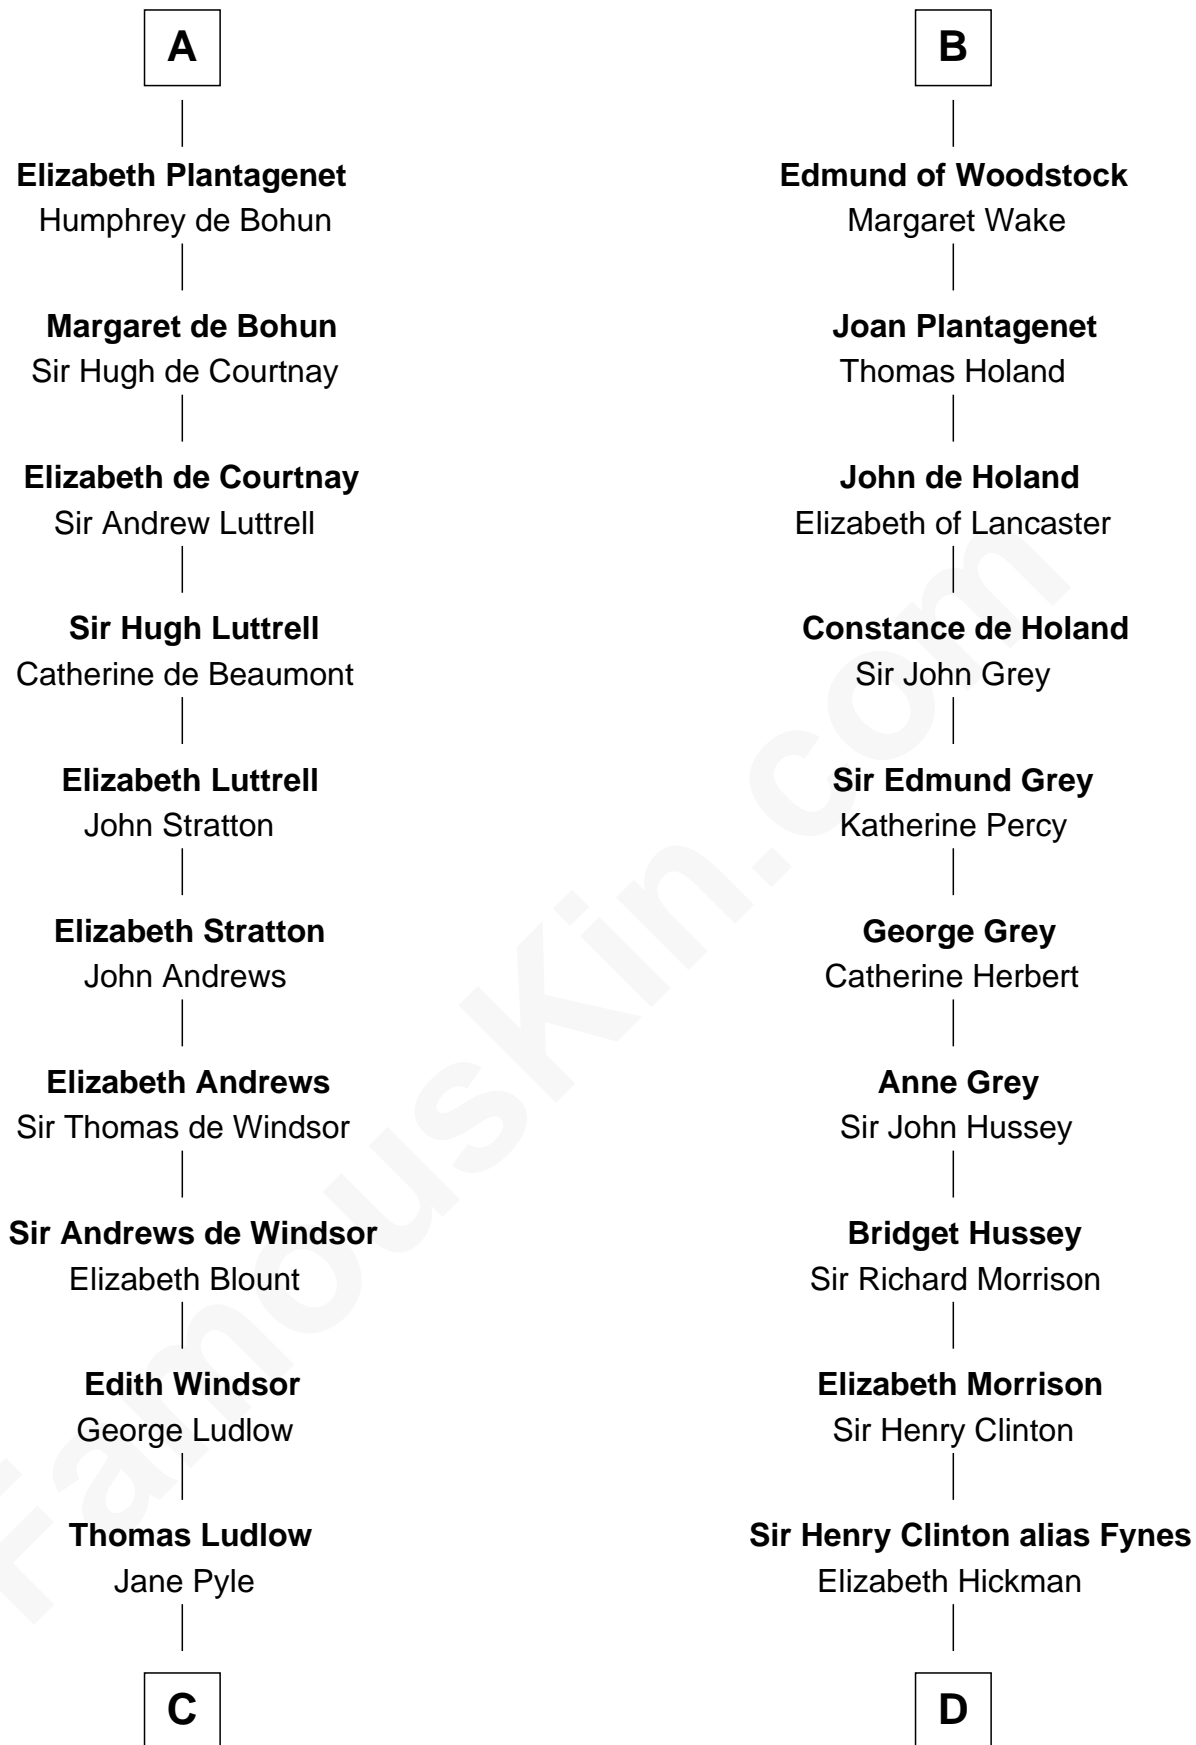

FamousKin.com

Relationship Chart of

Benjamin Harrison V

Signer of the Declaration of Independence

20th cousin 1 time removed of

George Clinton

4th U.S. Vice President

Baudoin V of Flanders

Adela of France

Matilda of Flanders
William I, King of England

Henry I, King of England
Maud of Scotland

Maud of England
Geoffrey Plantagenet

Henry II, King of England
Eleanor of Aquitaine

John, King of England
Isabelle of Angoulême

Henry III, King of England
Eleanor of Provence

Edward I, King of England
Eleanor of Castile

A

Matilda of Flanders
William I, King of England

Henry I, King of England
Maud of Scotland

Maud of England
Geoffrey Plantagenet

Henry II, King of England
Eleanor of Aquitaine

John, King of England
Isabelle of Angoulême

Henry III, King of England
Eleanor of Provence

Edward I, King of England
Margaret of France

B

C

Gabriel Ludlow

Phillis - - - - -