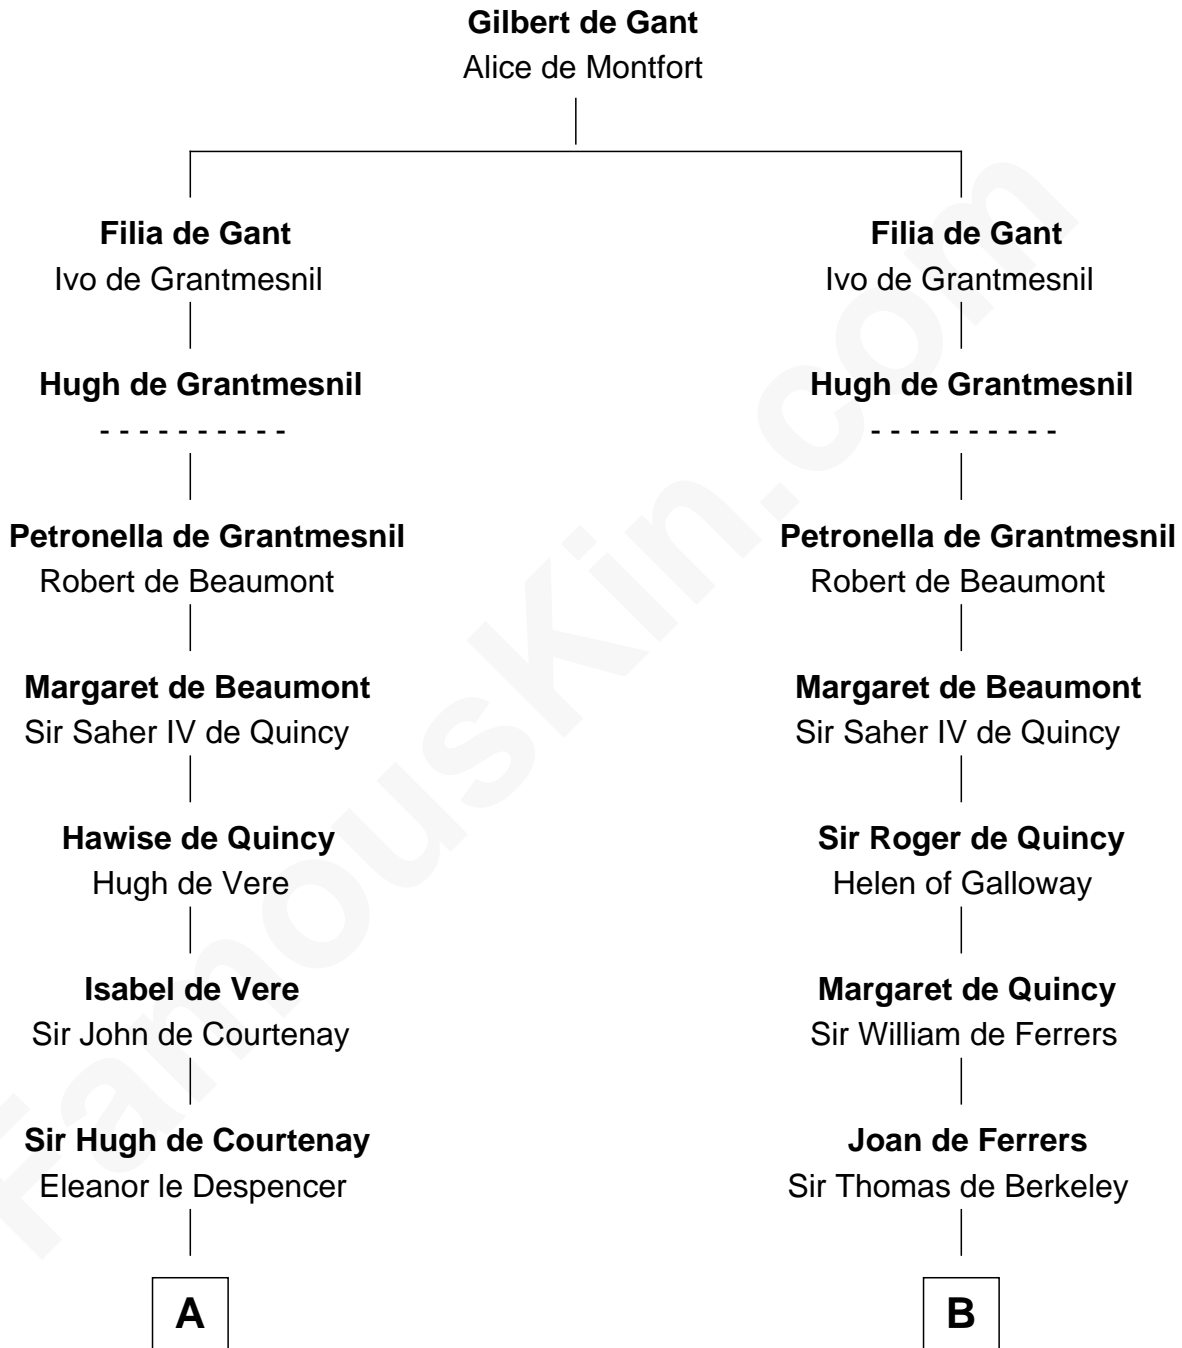

FamousKin.com

Relationship Chart of

Benjamin Harrison V

Signer of the Declaration of Independence

20th cousin 1 time removed of

George Clinton

4th U.S. Vice President

C

Elizabeth Denniston

George Clinton

4th U.S. Vice President