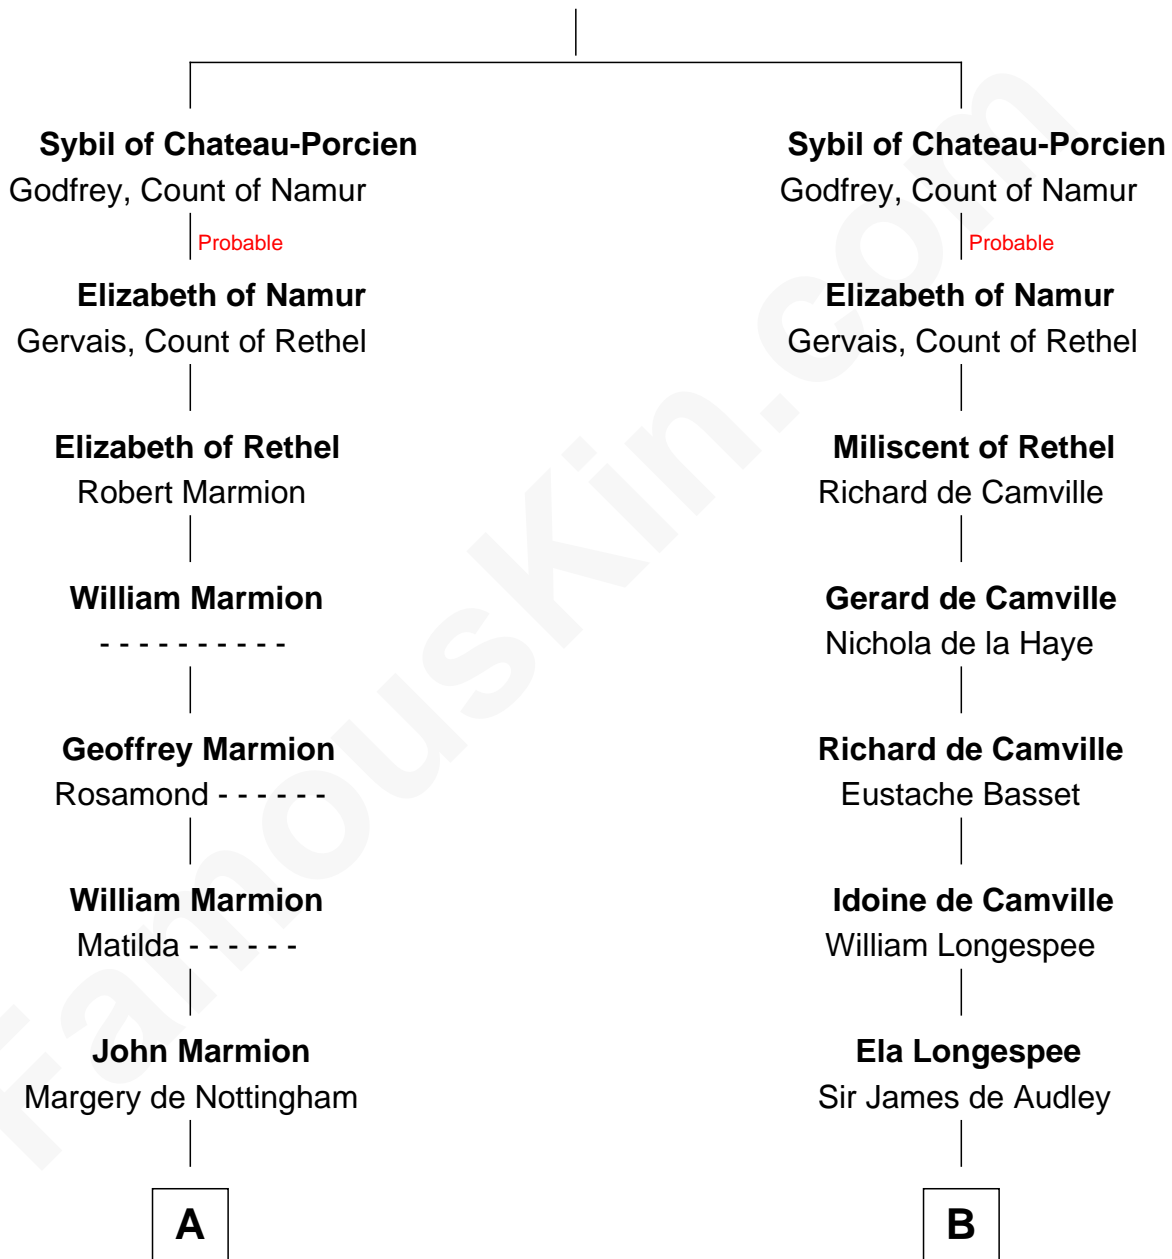

# FamousKin.com

## Relationship Chart of Benjamin Harrison V

Signer of the Declaration of Independence

21st cousin of

**George Clinton**

4th U.S. Vice President

Roger, Count of Chateau-Porcien

**C**

**Martha Bacon**

Anthony Smith

**Abigail Smith**

Lewis Burwell

**Elizabeth Burwell**

Benjamin Harrison

**Benjamin Harrison**

Anne Carter

**Benjamin Harrison V**

**Charles Clinton**

Elizabeth Denniston

**George Clinton**

*4th U.S. Vice President*

FamousKin.com