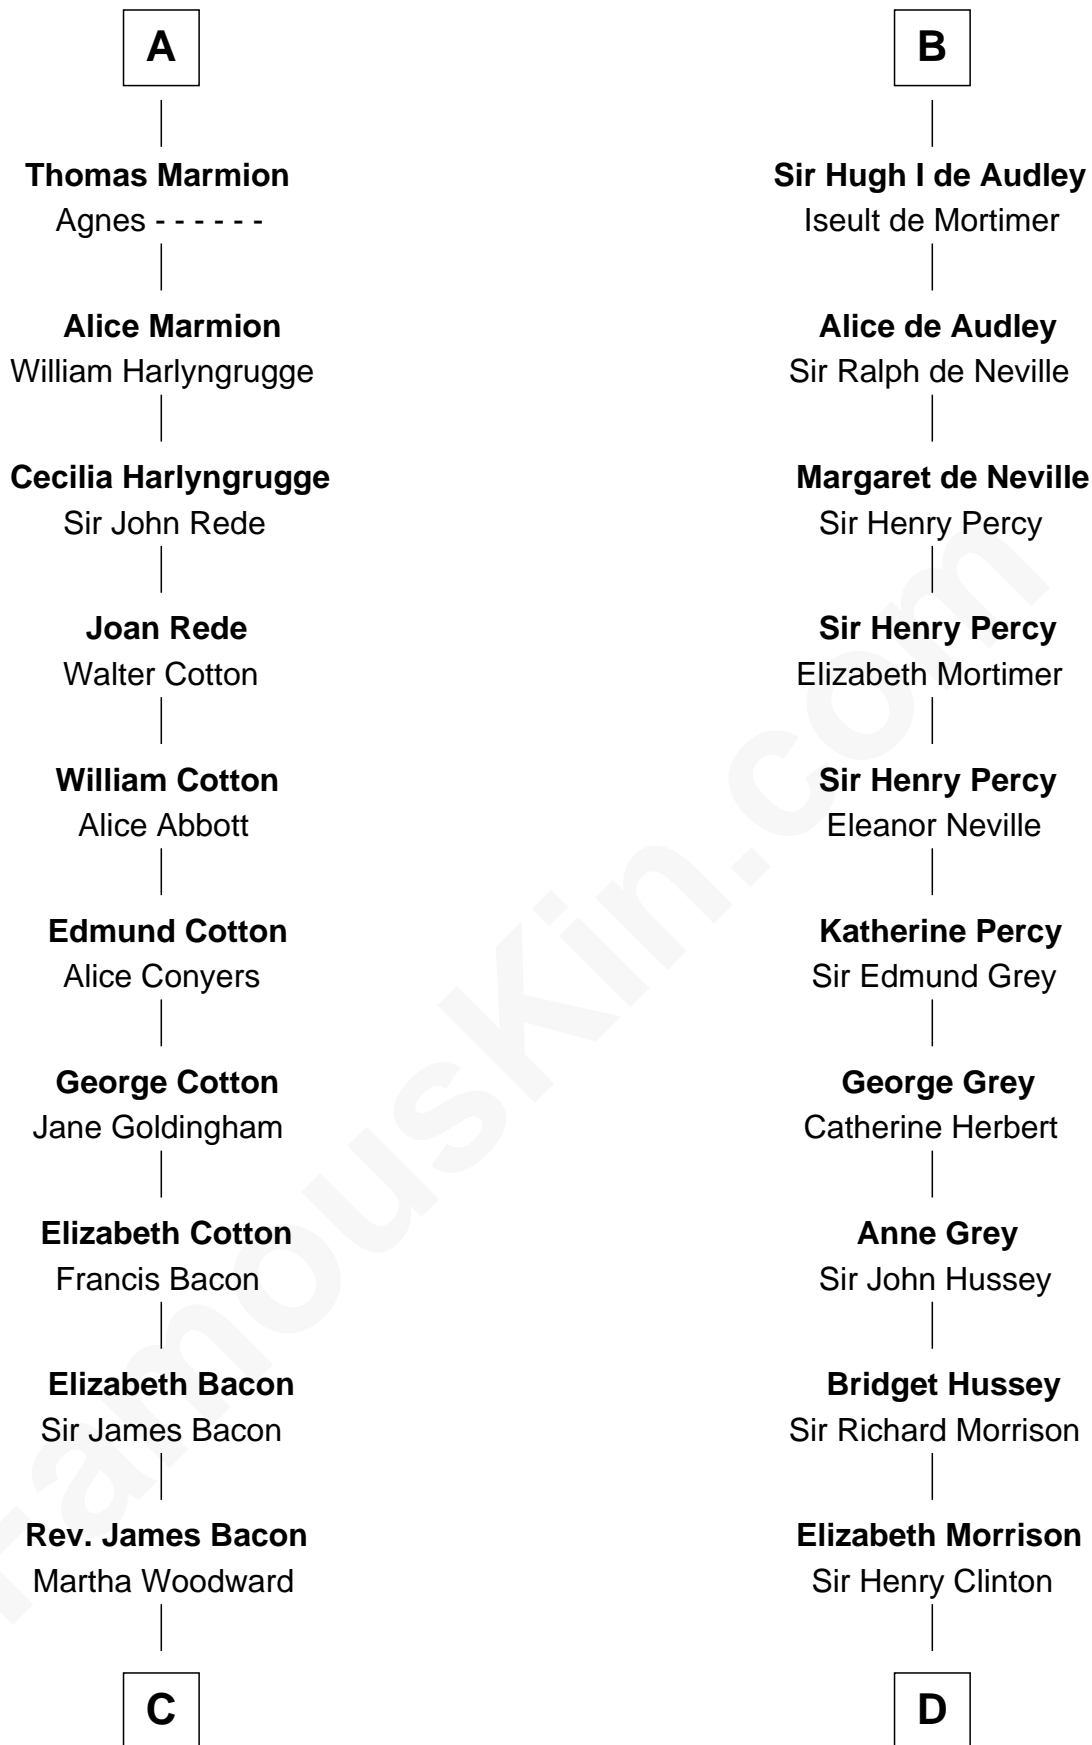

## Relationship Chart of Benjamin Harrison V

Signer of the Declaration of Independence

21st cousin of

**George Clinton**

4th U.S. Vice President

Roger, Count of Chateau-Porcien

**C**

**Martha Bacon**

Anthony Smith

**Abigail Smith**

Lewis Burwell

**Elizabeth Burwell**

Benjamin Harrison

**Benjamin Harrison**

Anne Carter

**Benjamin Harrison V**