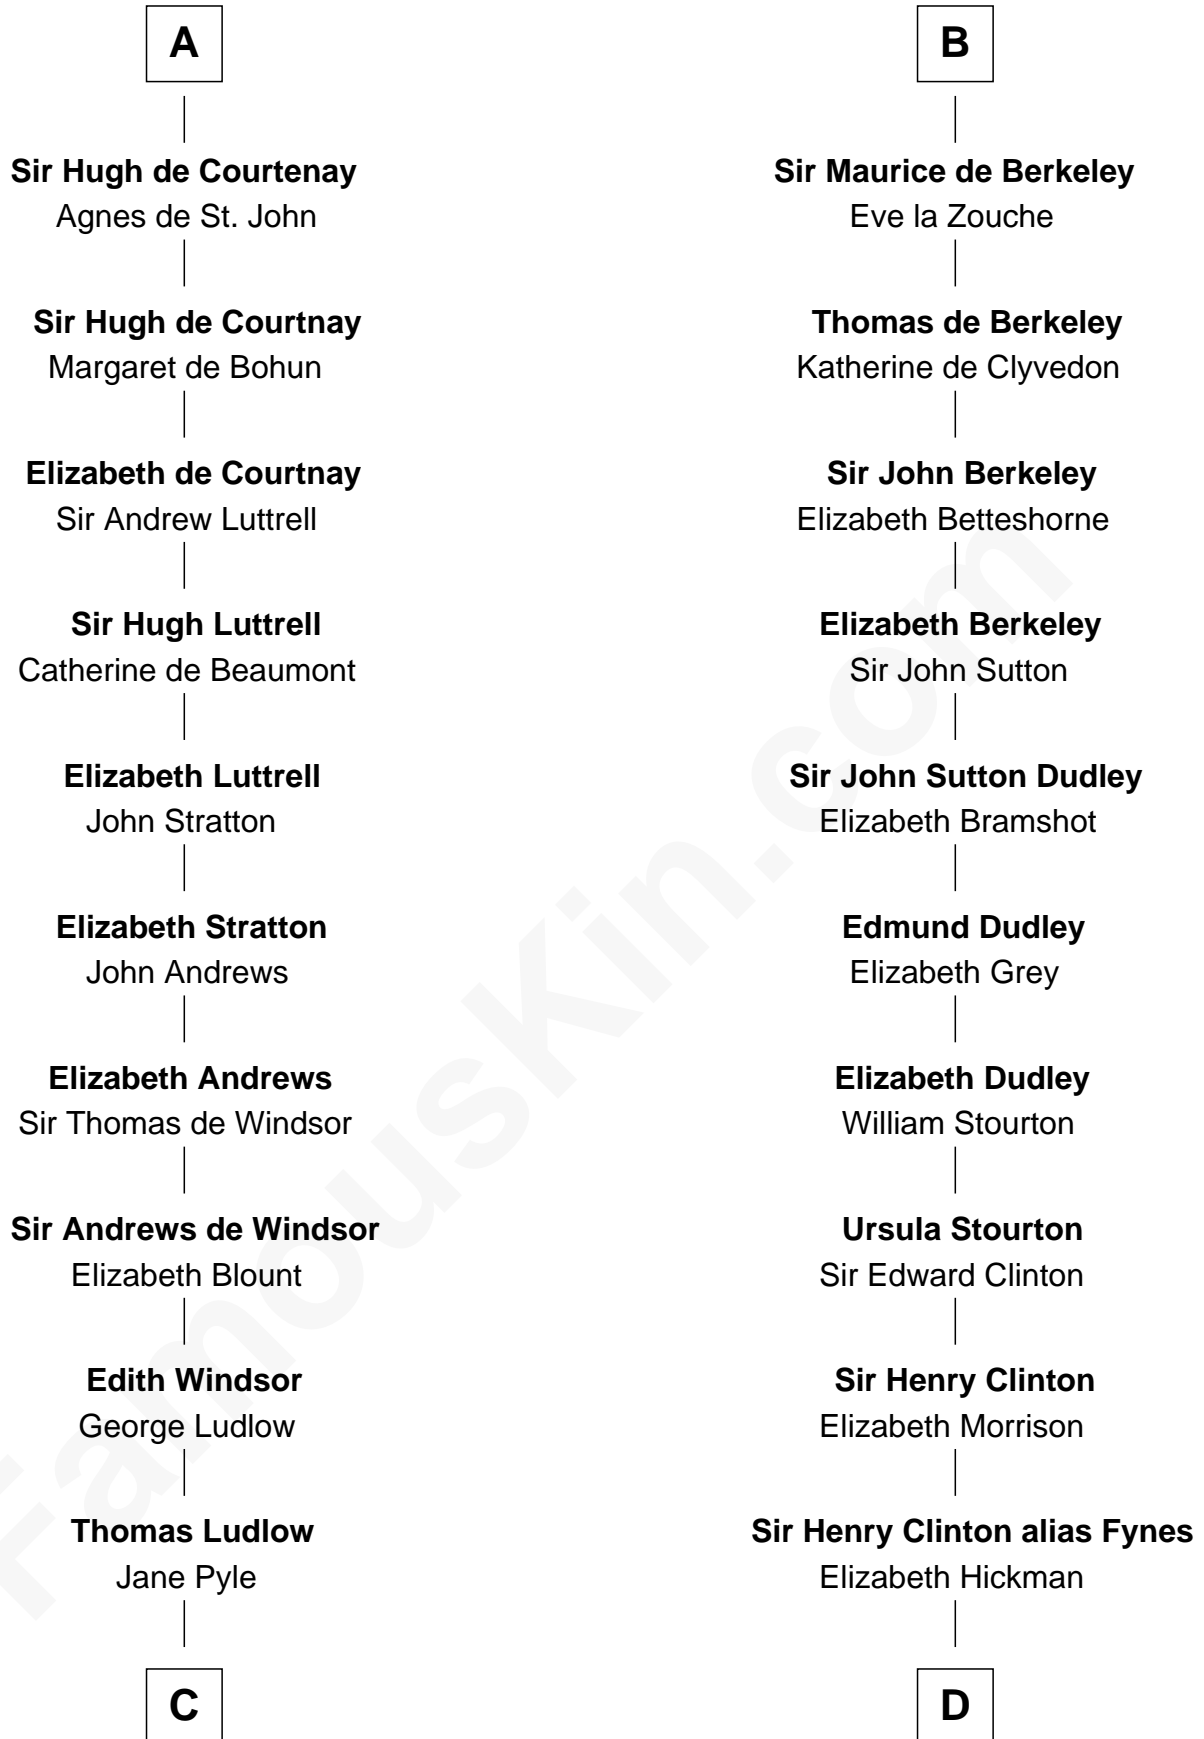

## Relationship Chart of Benjamin Harrison V

*Signer of the Declaration of Independence*

21st cousin of

**DeWitt Clinton**

*6th Governor of New York*

**C**

**Gabriel Ludlow**

Phillis - - - - -

**Sarah Ludlow**

Col. John Carter

**Col. Robert Carter**

Elizabeth Landon

**Anne Carter**

Benjamin Harrison

**Benjamin Harrison V**

*Signer of Declaration of Independence*