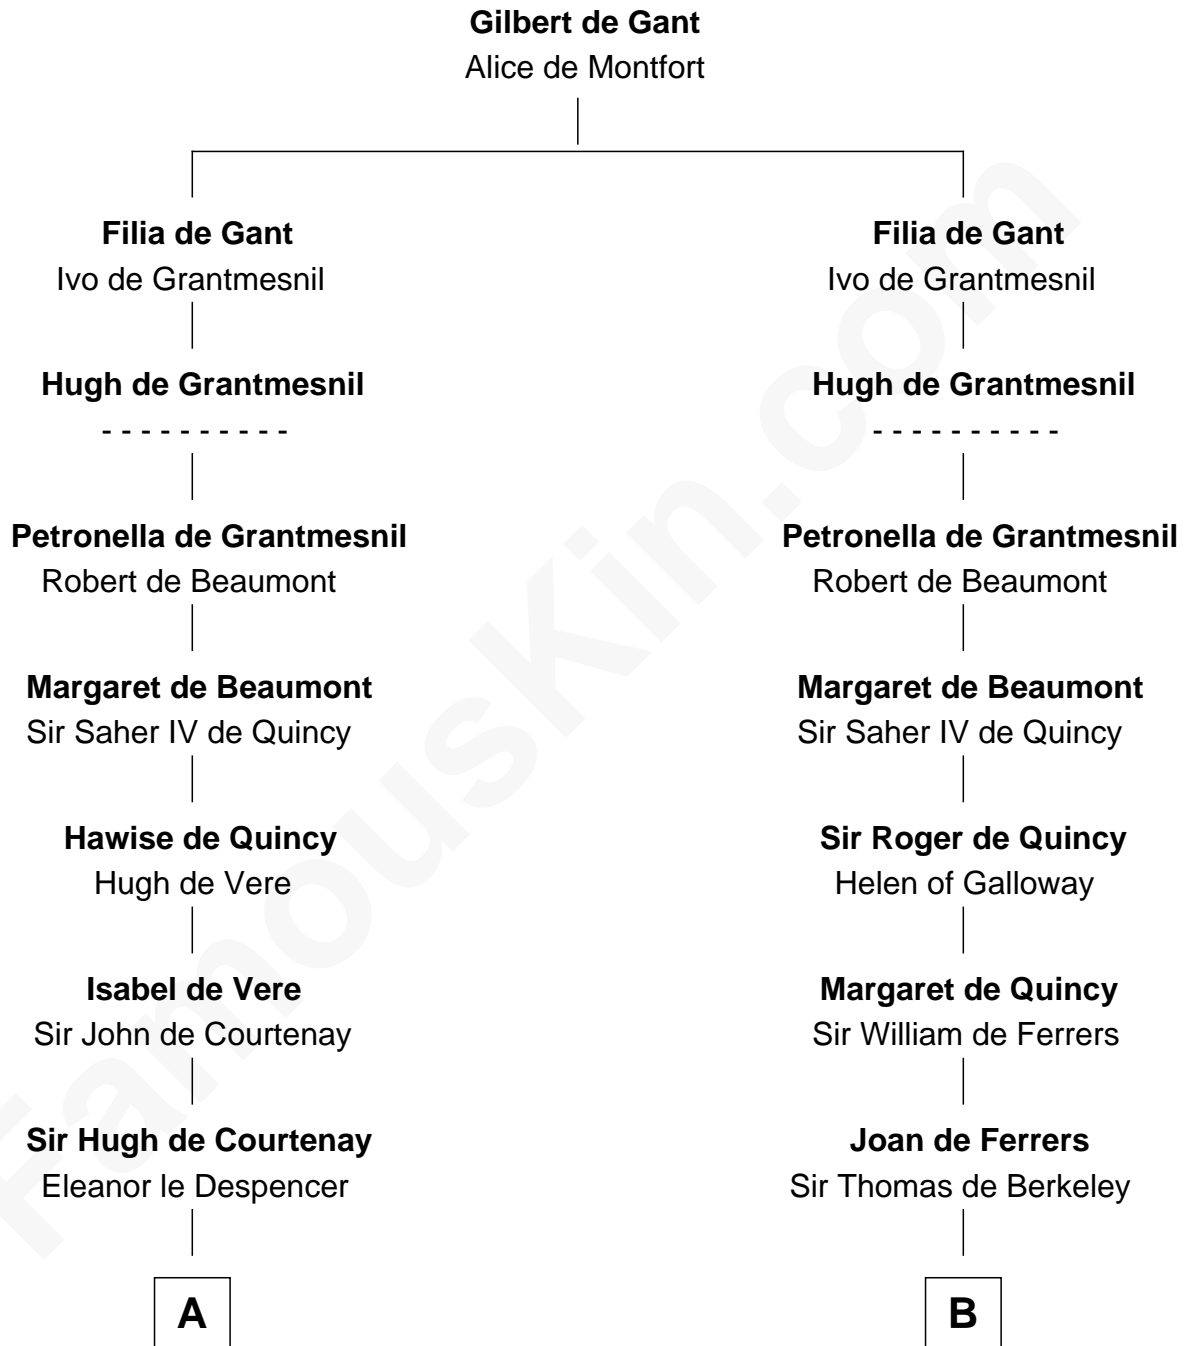

# FamousKin.com

## Relationship Chart of Benjamin Harrison V

*Signer of the Declaration of Independence*

21st cousin of

**DeWitt Clinton**

*6th Governor of New York*

**C**

**Gabriel Ludlow**

Phillis - - - - -

**Sarah Ludlow**

Col. John Carter

**Col. Robert Carter**

Elizabeth Landon

**Anne Carter**

Benjamin Harrison

**Benjamin Harrison V**

*Signer of Declaration of Independence*

Mary DeWitt

**DeWitt Clinton**

*6th Governor of New York*

FamousKin.com