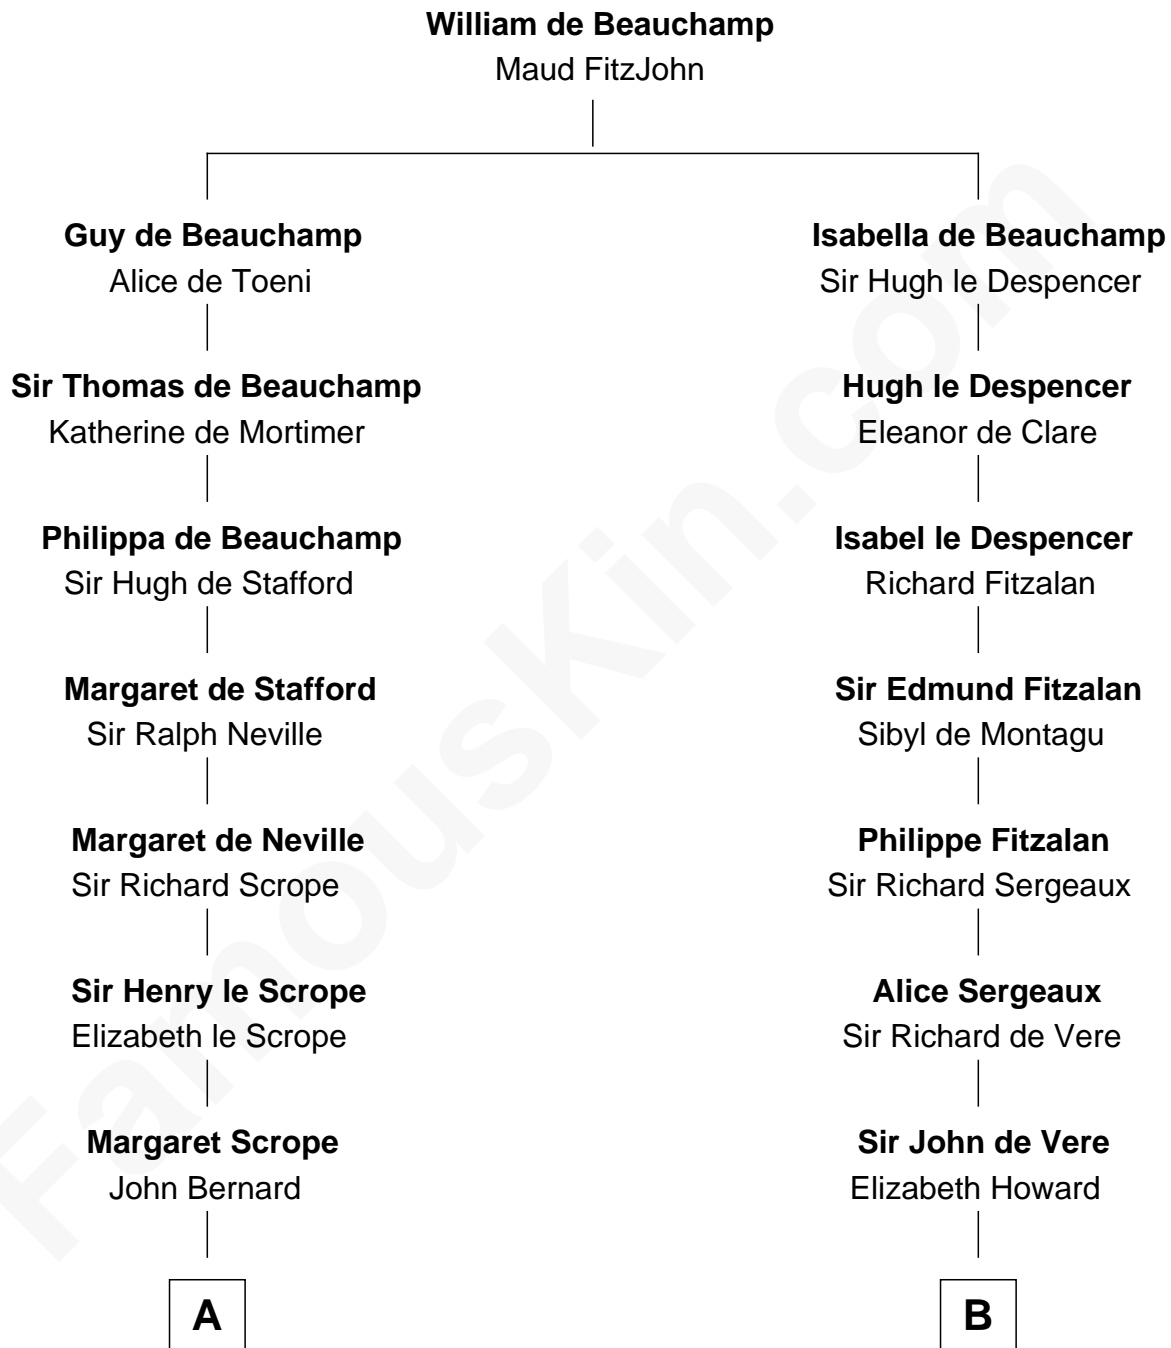

FamousKin.com

Relationship Chart of Benjamin Harrison V

Signer of the Declaration of Independence

15th cousin 6 times removed of

Alan Ladd

Movie Actor

C

|
Sylvia Americana Sumner

Abram Shotwell

|
Nancy Shotwell

Alvaro Ladd

|
Oscar F. Ladd

Julia Henrietta Meigs

|
Alan Harwood Ladd

Selina Raleigh

|
Alan Ladd