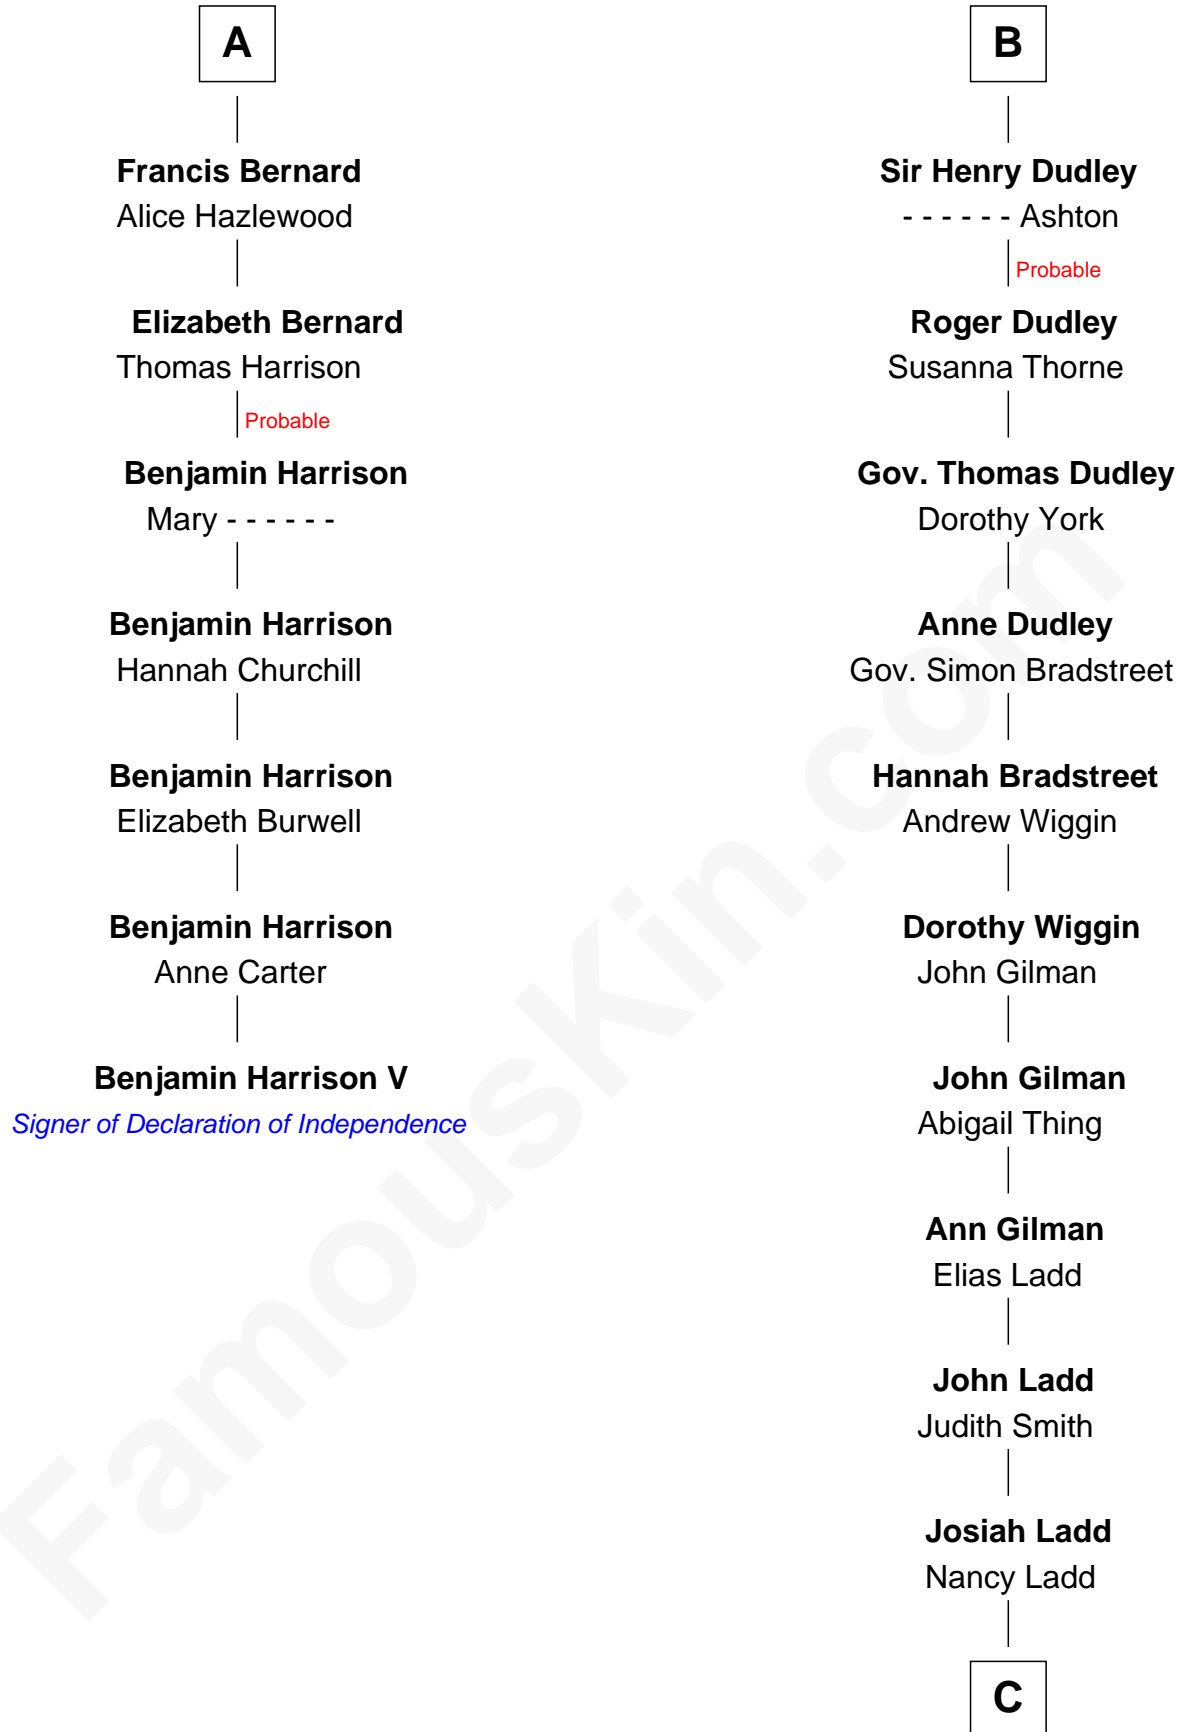

## Relationship Chart of

### Benjamin Harrison V

*Signer of the Declaration of Independence*

13th cousin 7 times removed of

**Alan Ladd**

*Movie Actor*

**C**

—  
**Alvaro Ladd**  
Nancy Shotwell

—  
**Oscar F. Ladd**  
Julia Henrietta Meigs

—  
**Alan Harwood Ladd**  
Selina Raleigh

—  
**Alan Ladd**  
*Movie Actor*

FamousKin.com