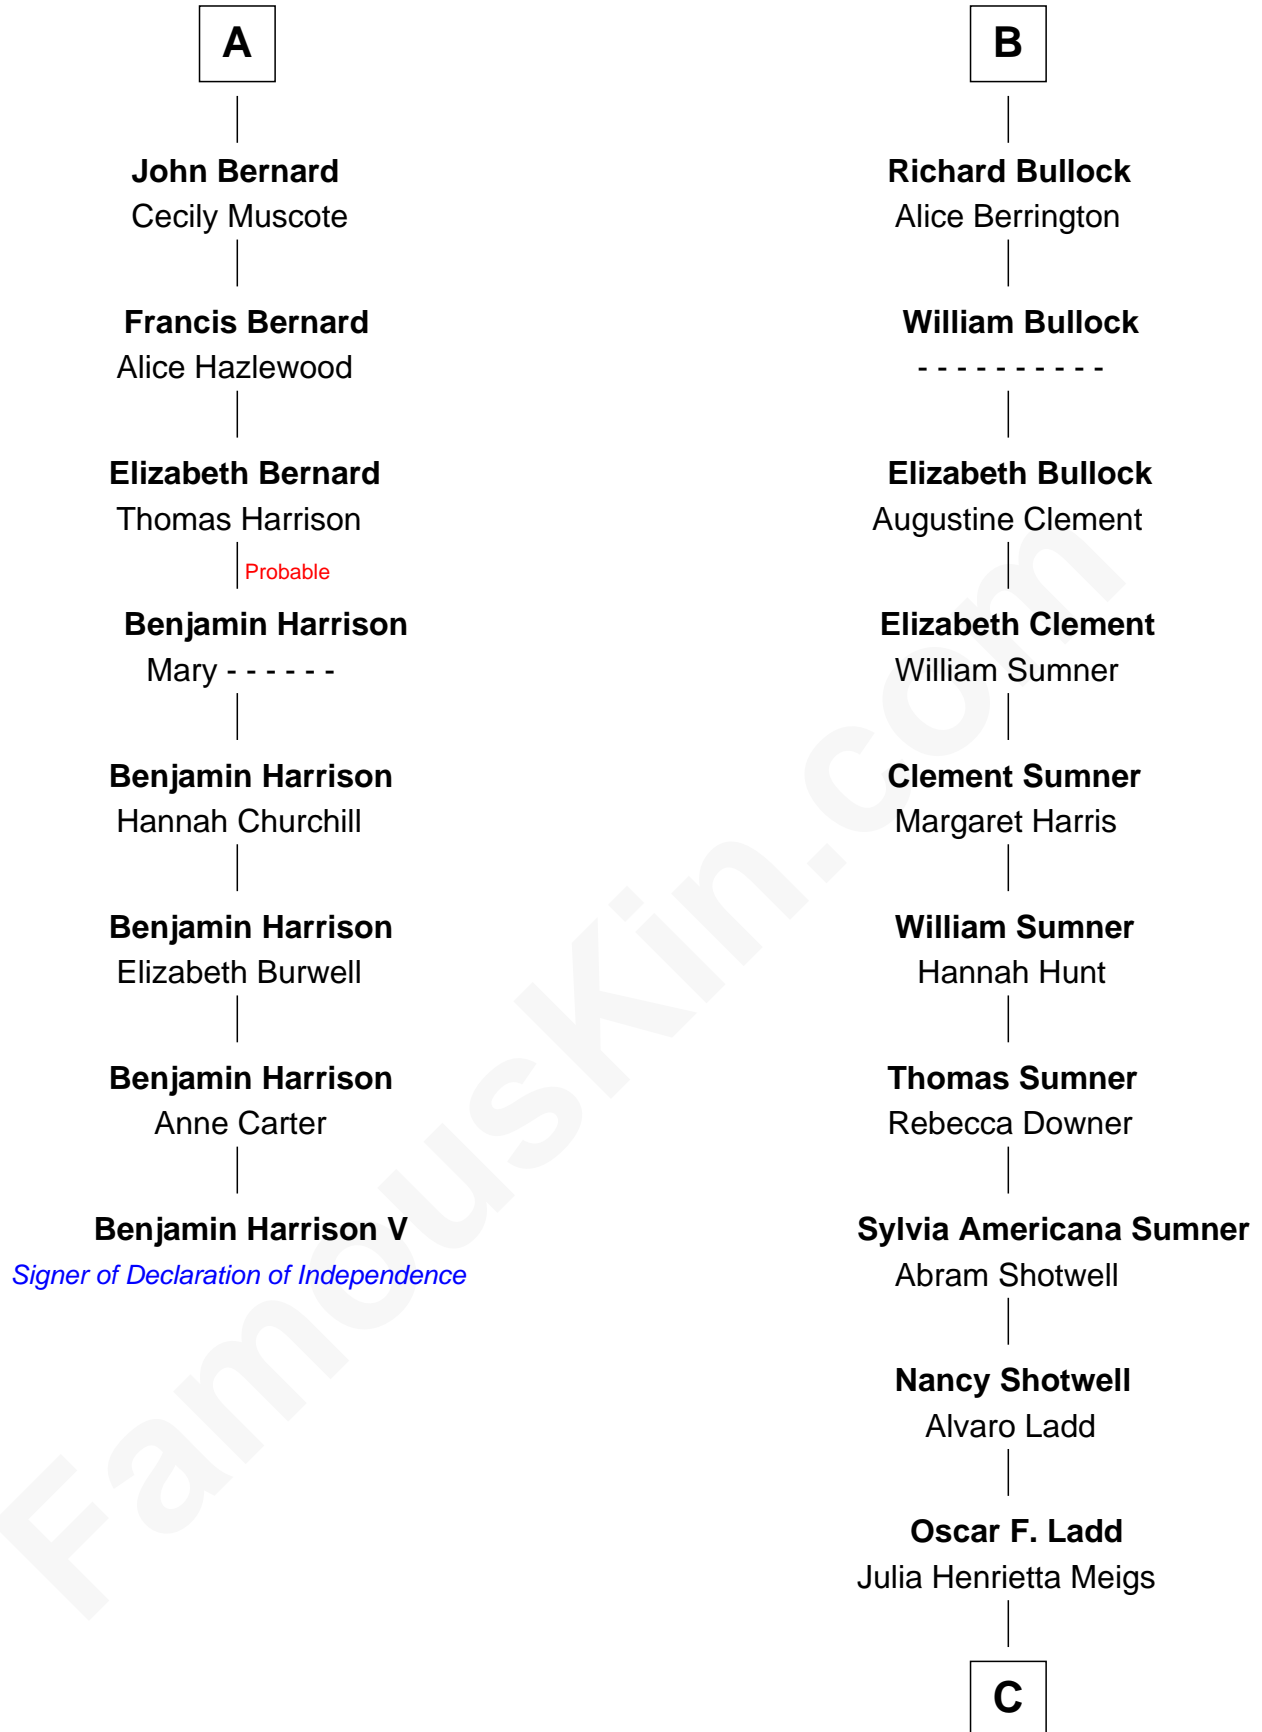

FamousKin.com

Relationship Chart of

Benjamin Harrison V

Signer of the Declaration of Independence

14th cousin 4 times removed of

Alan Ladd

Movie Actor

Bartholomew de Badlesmere

Margaret de Clare

Margery de Badlesmere

Sir William de Ros

Maud de Roos

John de Welles

Margery de Welles

Stephen le Scrope

John le Scrope

Maud de Badlesmere

John de Vere

Aubrey de Vere

Alice FitzWalter

Sir Richard de Vere

Alice Sergeaux

Sir John de Vere

Elizabeth Howard

Joan de Vere

Sir William Norreys

Margaret Norreys

Gilbert Bullock

Thomas Bullock

Alice Kingsmill

B

C