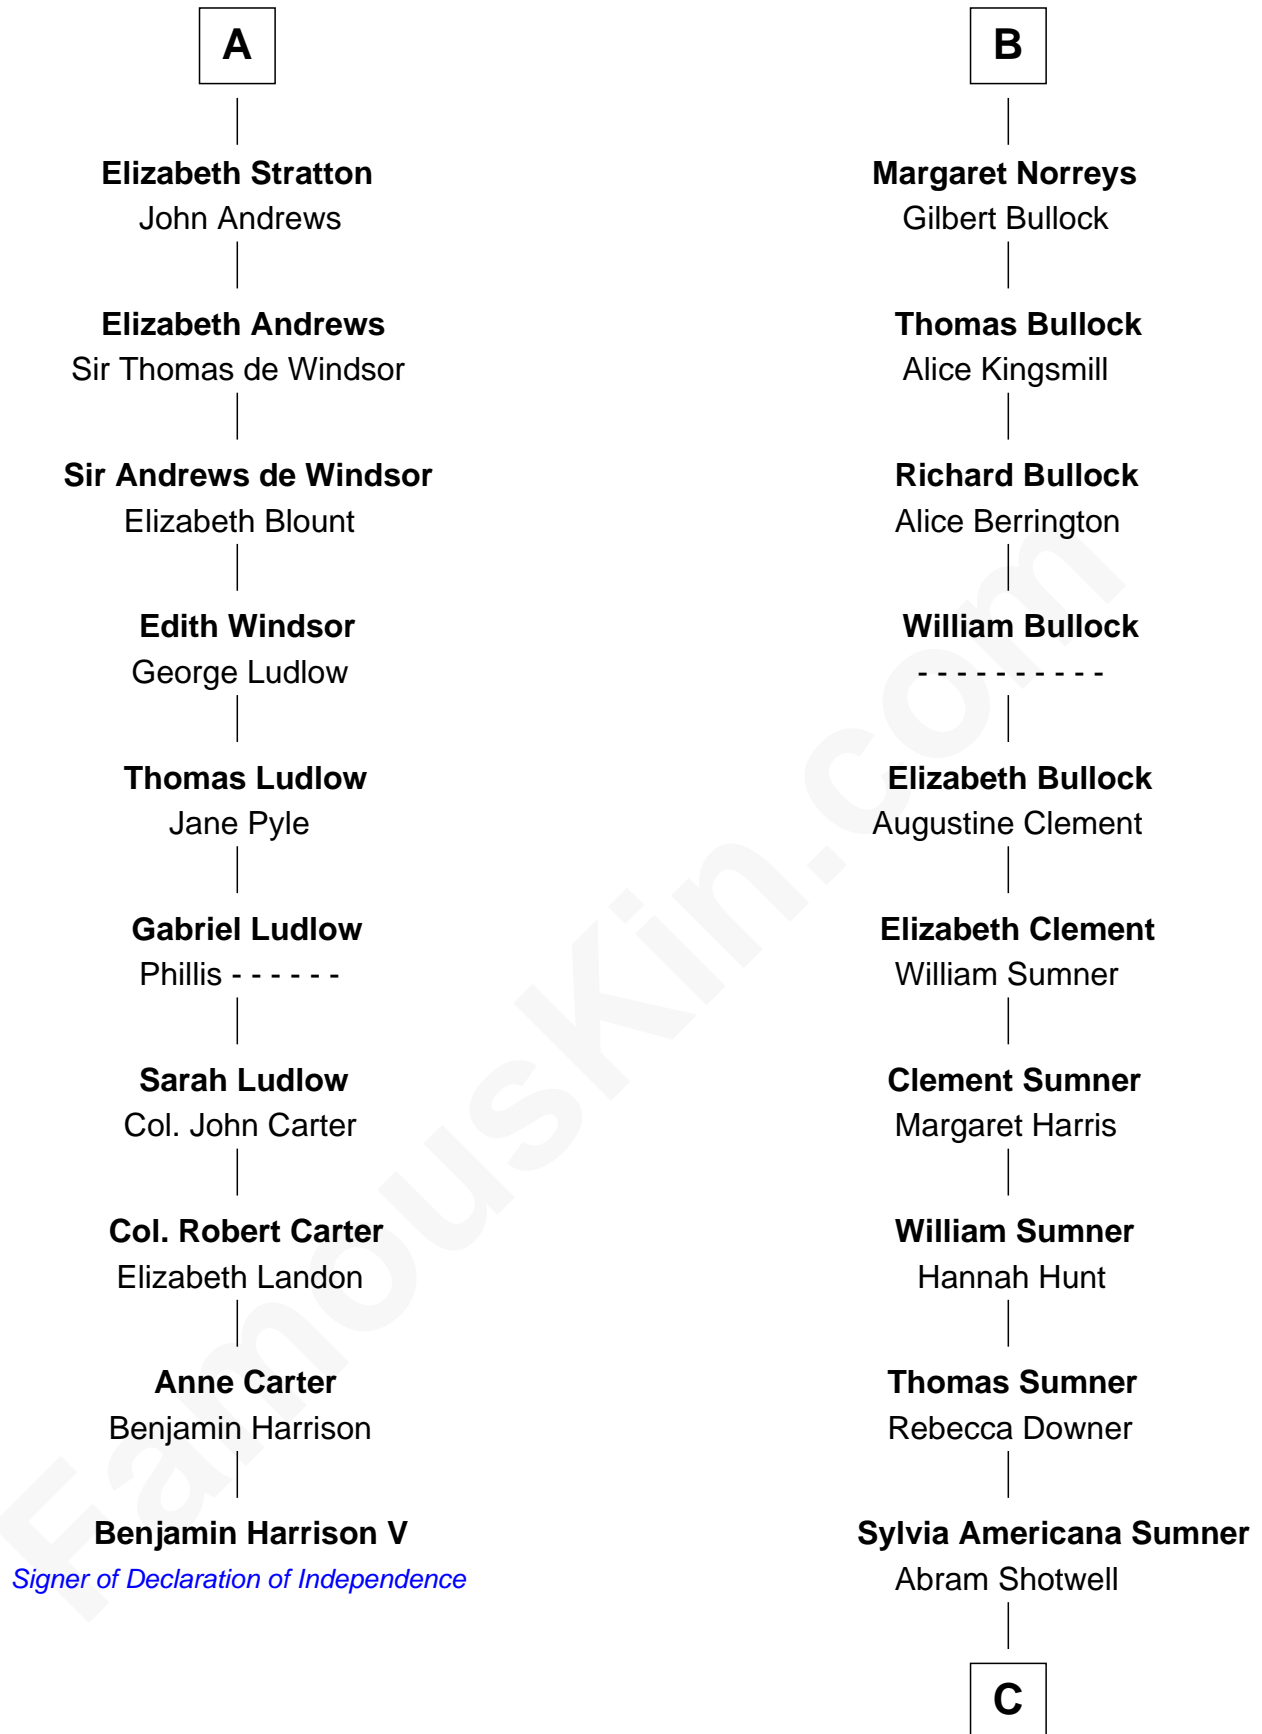

## Relationship Chart of Benjamin Harrison V

*Signer of the Declaration of Independence*

16th cousin 4 times removed of

**Alan Ladd**

*Movie Actor*

**Hugh de Vere**  
Hawise de Quincy

**C**

**Nancy Shotwell**