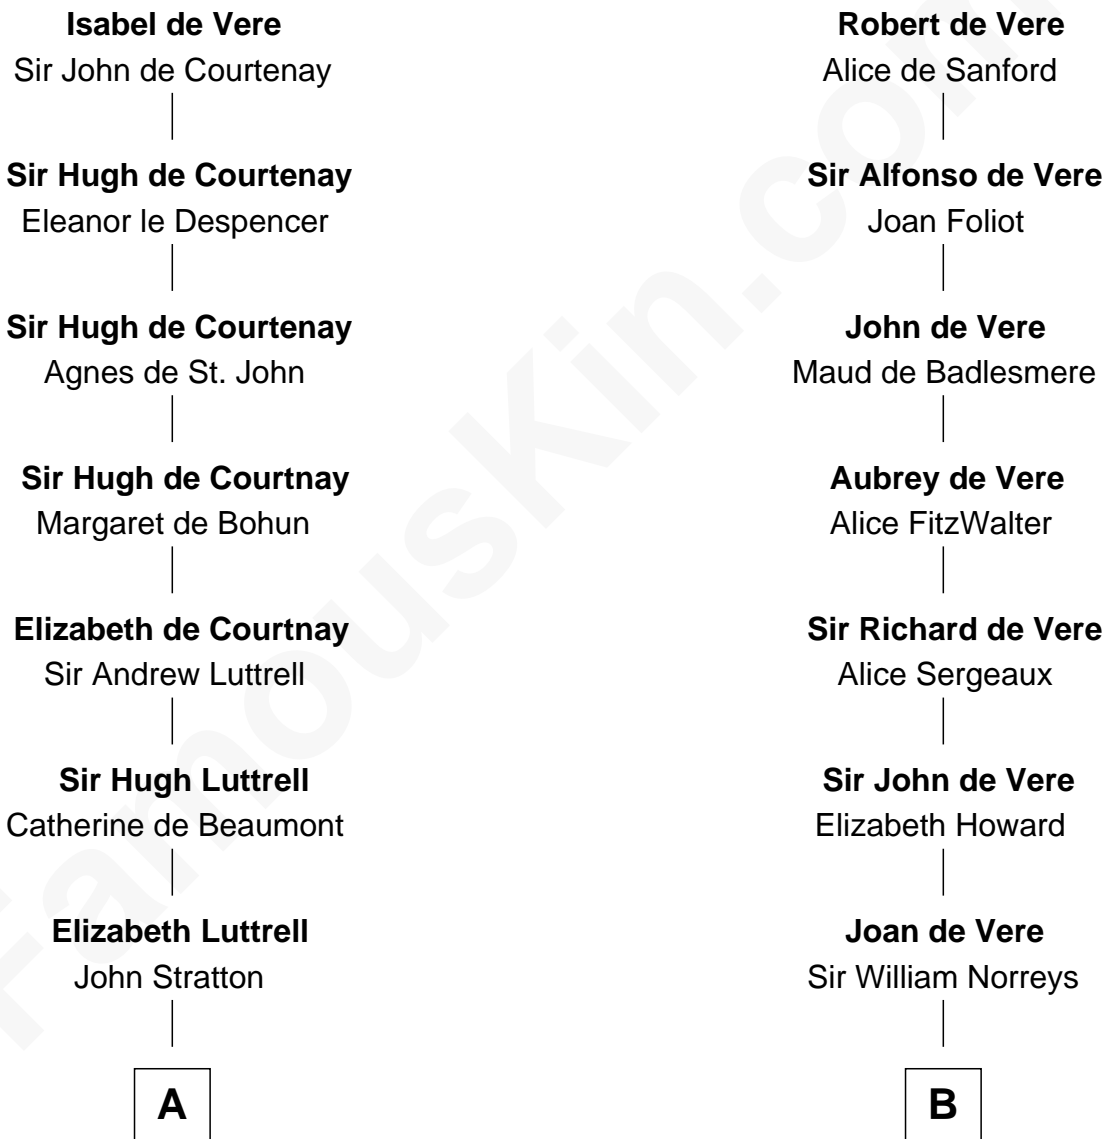

## Relationship Chart of Benjamin Harrison V

*Signer of the Declaration of Independence*

16th cousin 4 times removed of

**Alan Ladd**

*Movie Actor*

**Hugh de Vere**  
Hawise de Quincy

**C**

**Nancy Shotwell**