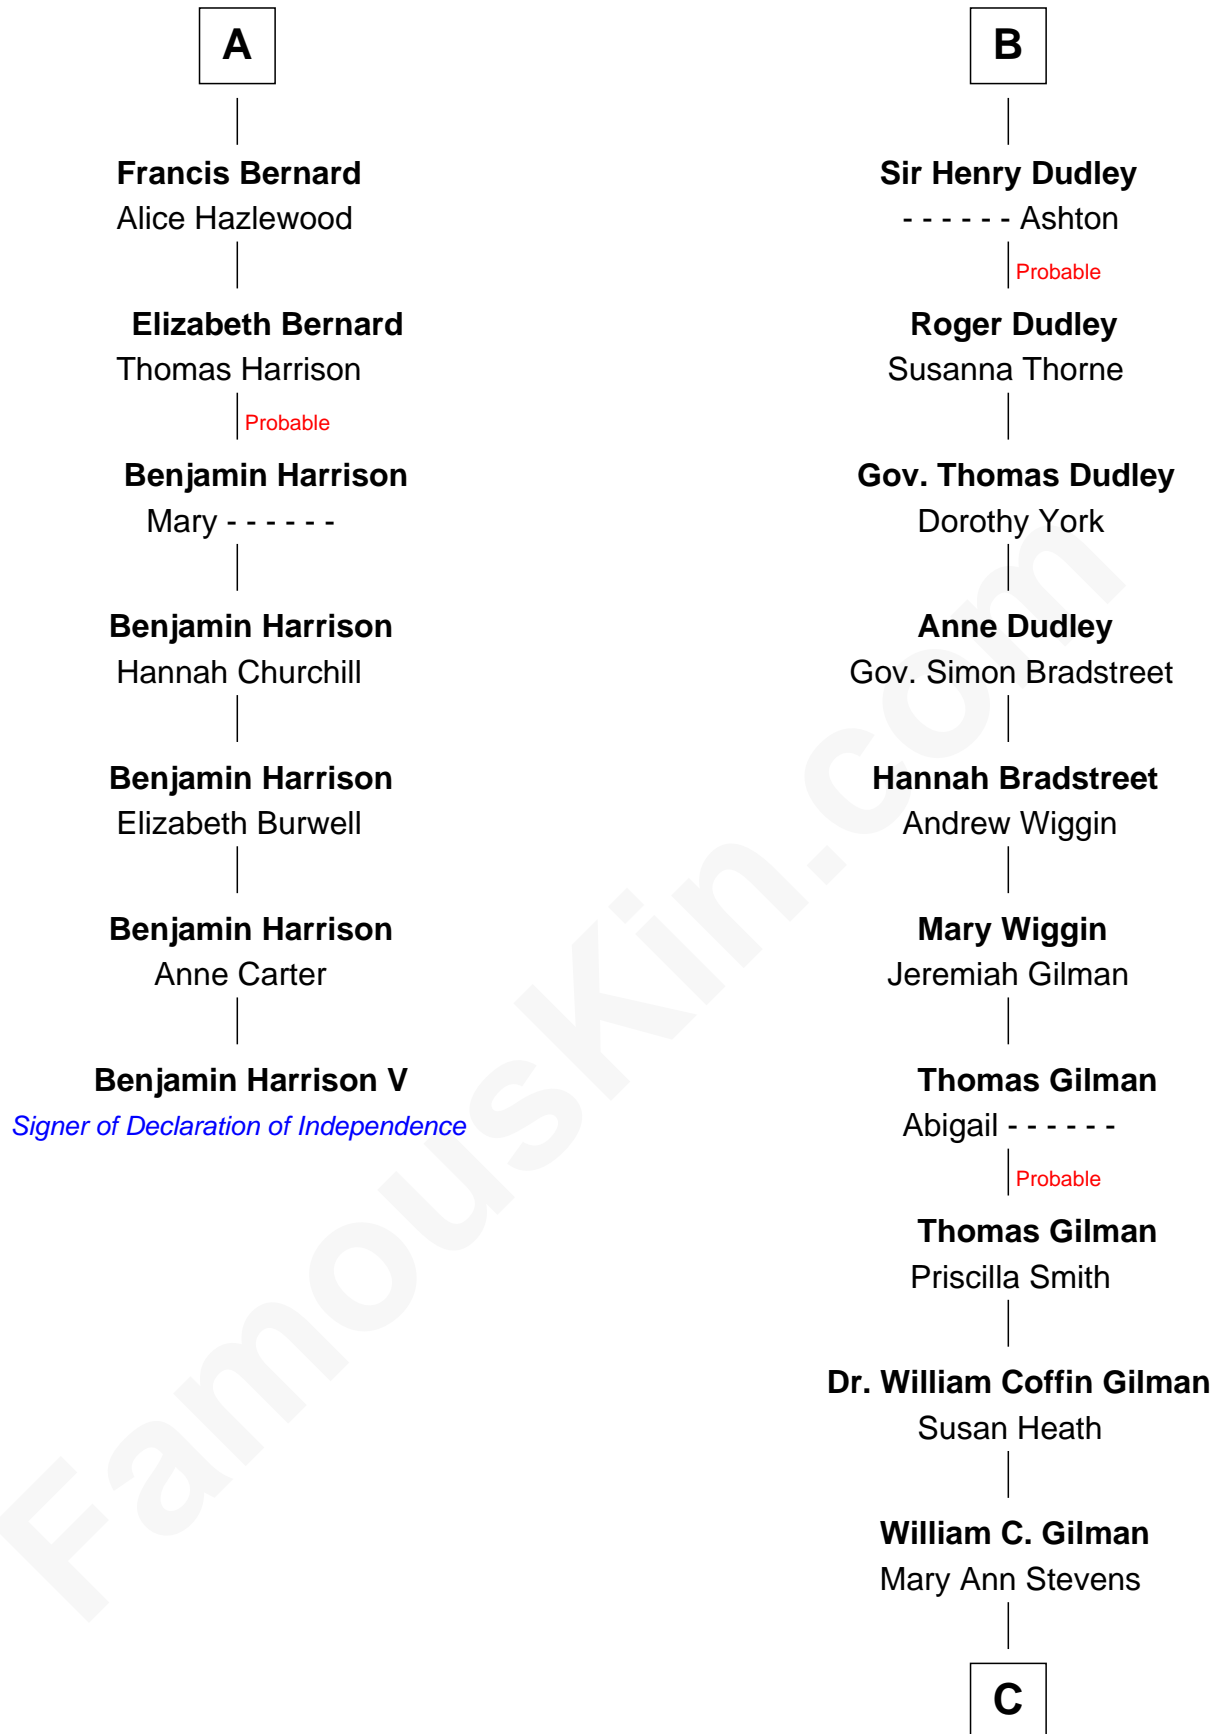

## Relationship Chart of Benjamin Harrison V

Signer of the Declaration of Independence

13th cousin 7 times removed of

**George Hamilton**  
TV and Movie Actor

**Ralph de Stafford**  
Margaret de Audley

**Sir Hugh de Stafford**  
Philippa de Beauchamp

**Beatrice de Stafford**  
Thomas de Ros

**Margaret de Stafford**  
Sir Ralph Neville

**Margaret de Ros**  
Sir Reynold Grey

**Margaret de Neville**  
Sir Richard Scrope

**Margaret Grey**  
Sir William Bonville

**Sir Henry le Scrope**  
Elizabeth le Scrope

**William Bonville**  
Elizabeth Harington

**Margaret Scrope**  
John Bernard

**William Bonville**  
Katherine Neville

**John Bernard**  
Margaret Daundelyn

**Cecily Bonville**  
Thomas Grey

**John Bernard**  
Cecily Muscote

**Cecily Grey**  
Sir John Sutton

**A**

**B**

**C**

**George C. Gilman**  
Elizabeth Melissa Lane

**Lillian C. Gilman**  
Harry Fuller Hamilton

**George William Hamilton**  
Anne Lucille Stevens