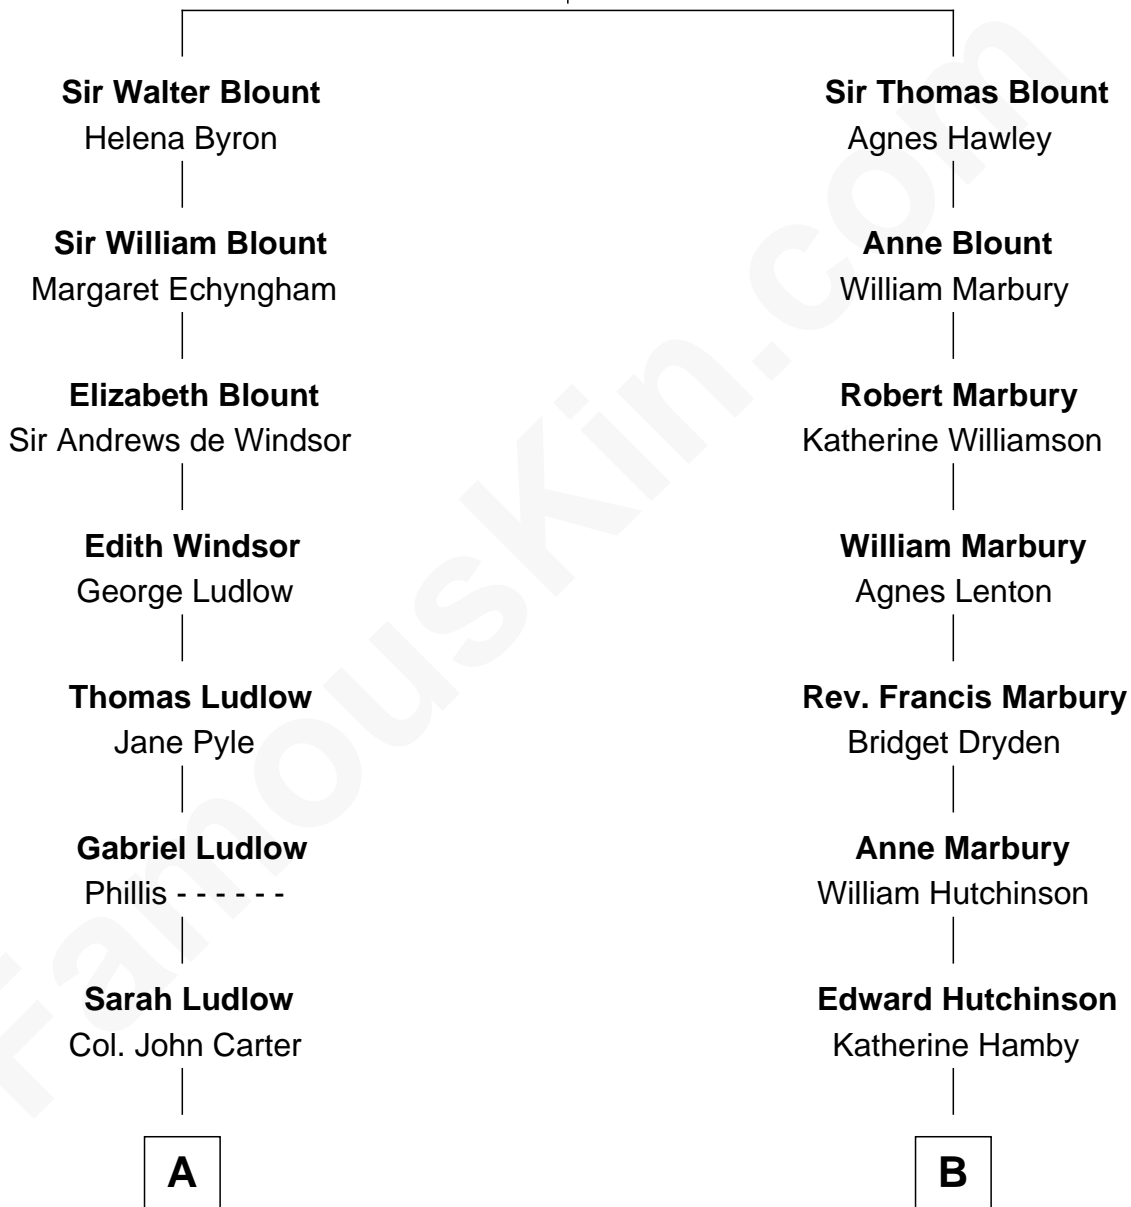

FamousKin.com

Relationship Chart of

Benjamin Harrison V

Signer of the Declaration of Independence

9th cousin 9 times removed of

Elisabeth Shue

TV and Movie Actress

Sir Thomas Blount

Margaret de Gresley

—
Anne Brewster Wells
James William Shue

—
Elisabeth Shue
TV and Movie Actress

FamousKin.com

Elisabeth Shue photo by [Joi](#) (CC BY-SA 3.0)