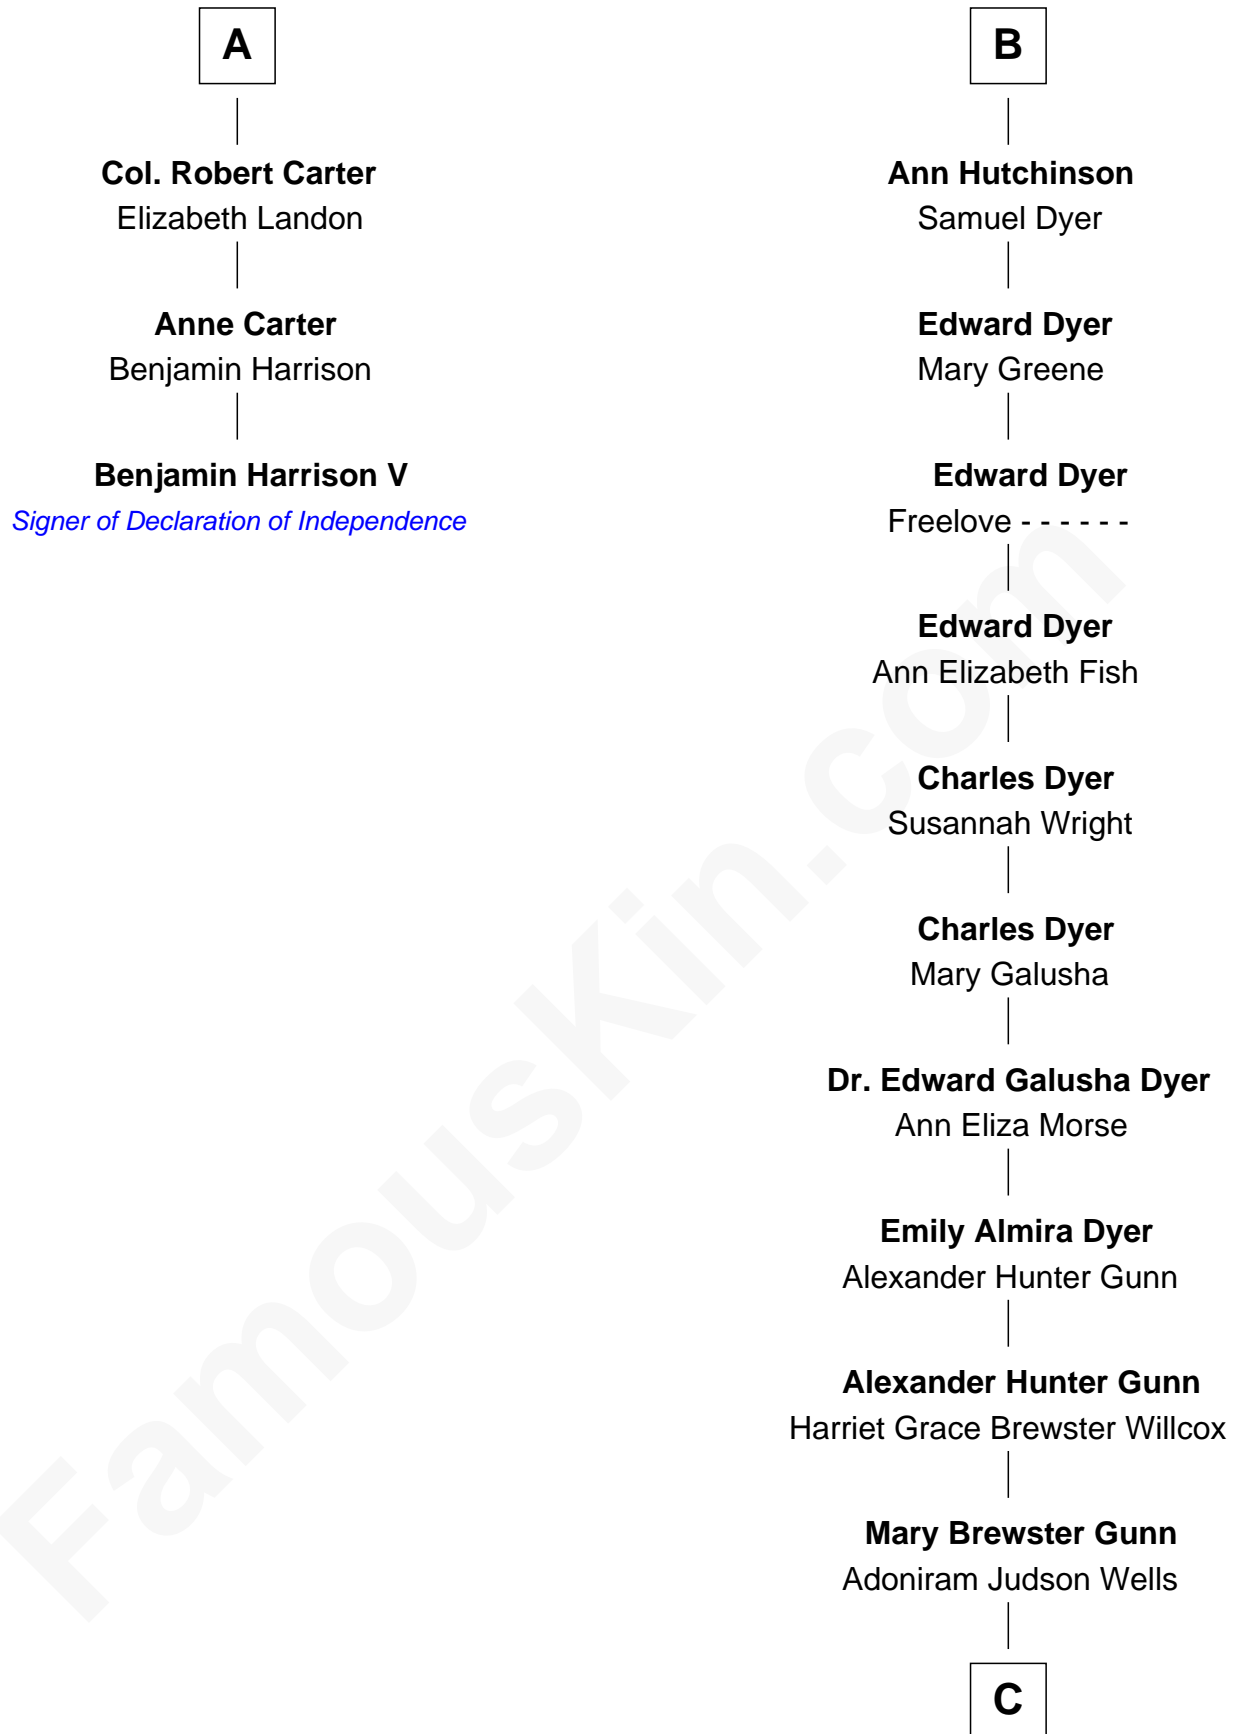

FamousKin.com

Relationship Chart of

Benjamin Harrison V

Signer of the Declaration of Independence

9th cousin 9 times removed of

Elisabeth Shue

TV and Movie Actress

Sir Thomas Blount

Margaret de Gresley

—
Anne Brewster Wells
James William Shue

—
Elisabeth Shue
TV and Movie Actress

FamousKin.com

Elisabeth Shue photo by [Joi](#) (CC BY-SA 3.0)