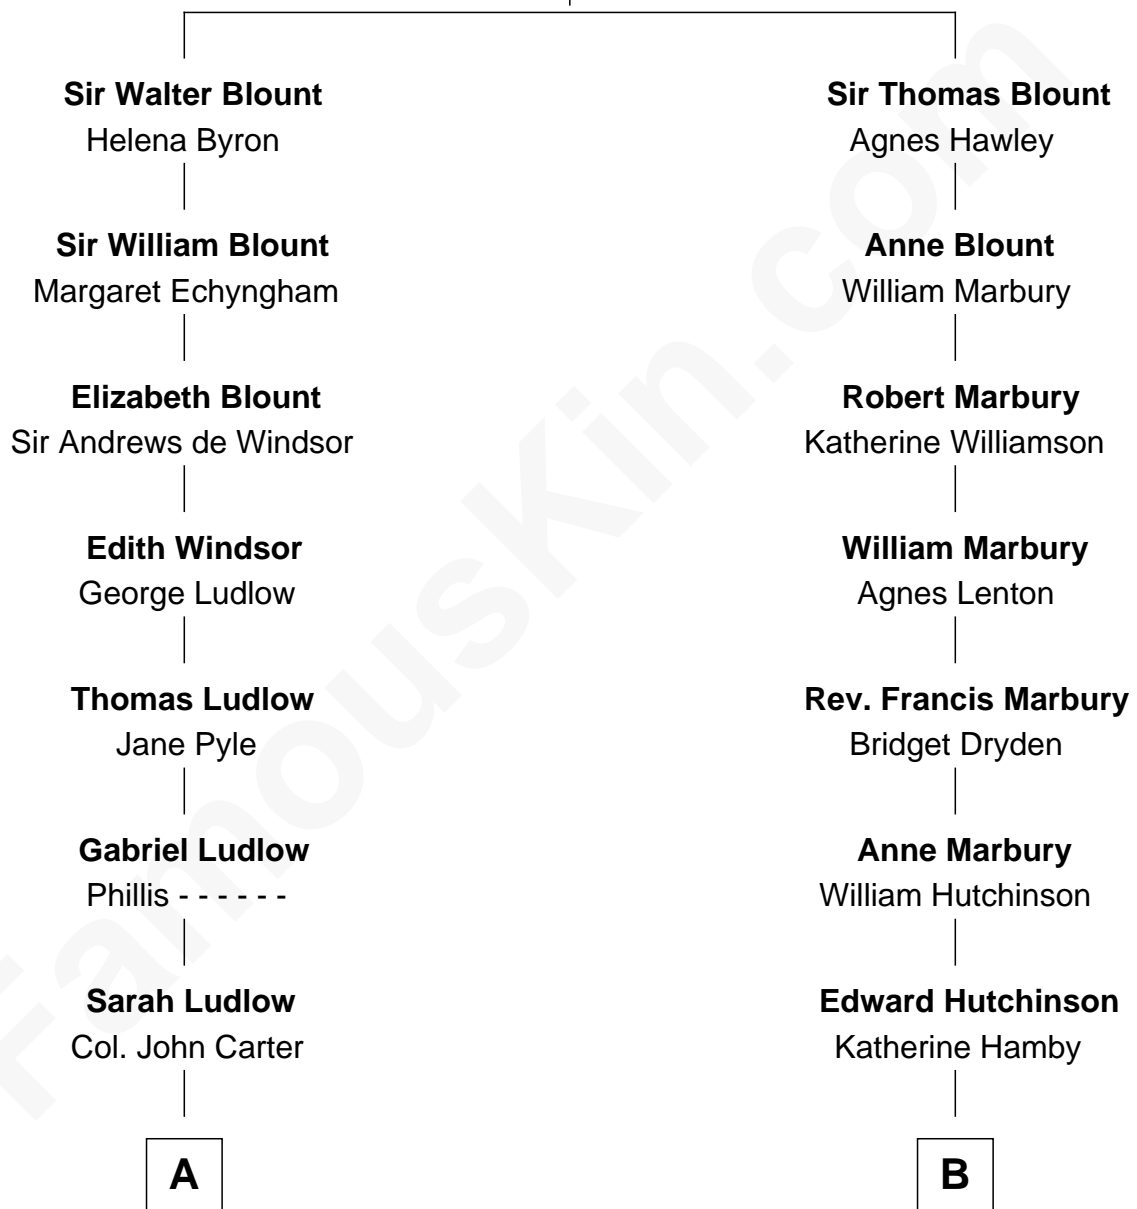

FamousKin.com

Relationship Chart of

Benjamin Harrison V

Signer of the Declaration of Independence

9th cousin 9 times removed of

Andrew Shue

TV Actor

Sir Thomas Blount
Margaret de Gresley

C

—
Anne Brewster Wells

James William Shue

—
Andrew Shue

TV Actor

FamousKin.com