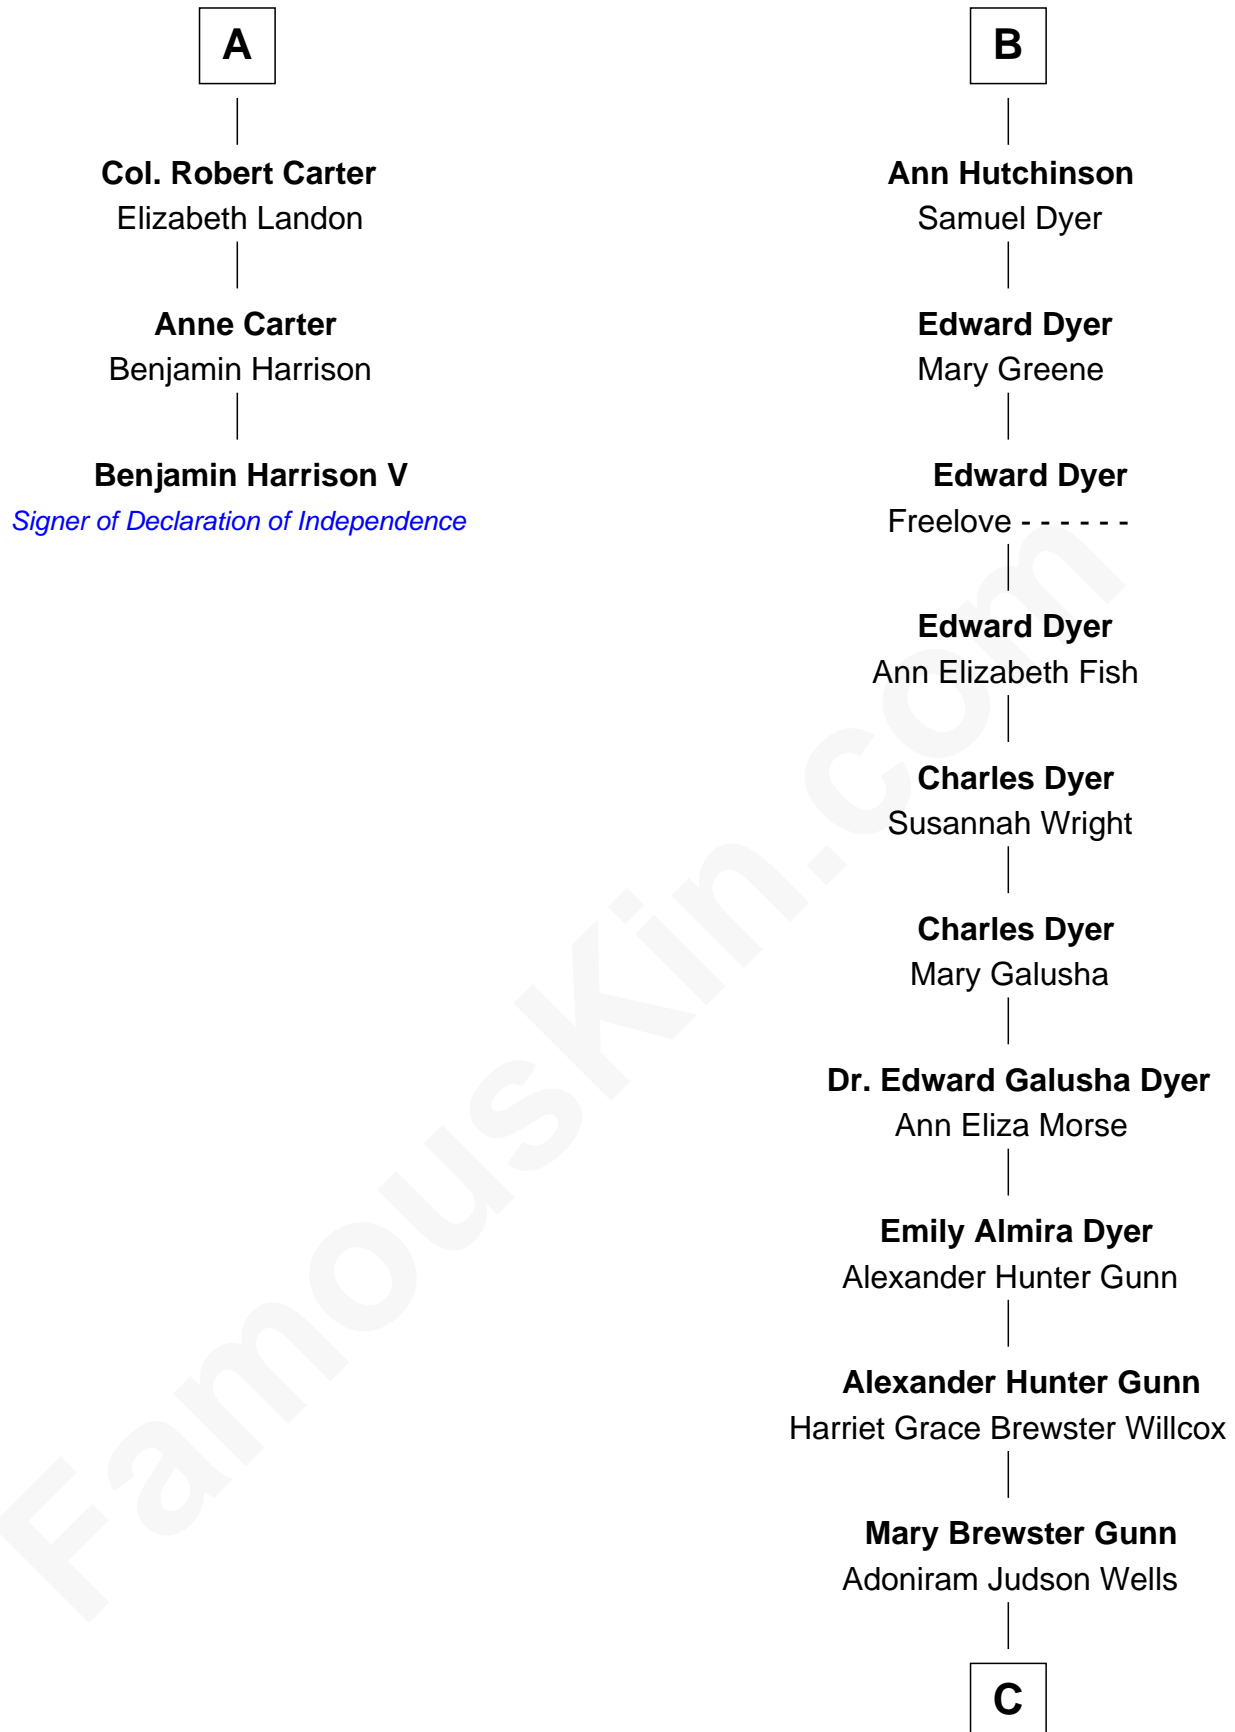

FamousKin.com

Relationship Chart of

Benjamin Harrison V

Signer of the Declaration of Independence

9th cousin 9 times removed of

Andrew Shue

TV Actor

Sir Thomas Blount
Margaret de Gresley

C

—
Anne Brewster Wells

James William Shue

—
Andrew Shue

TV Actor

FamousKin.com