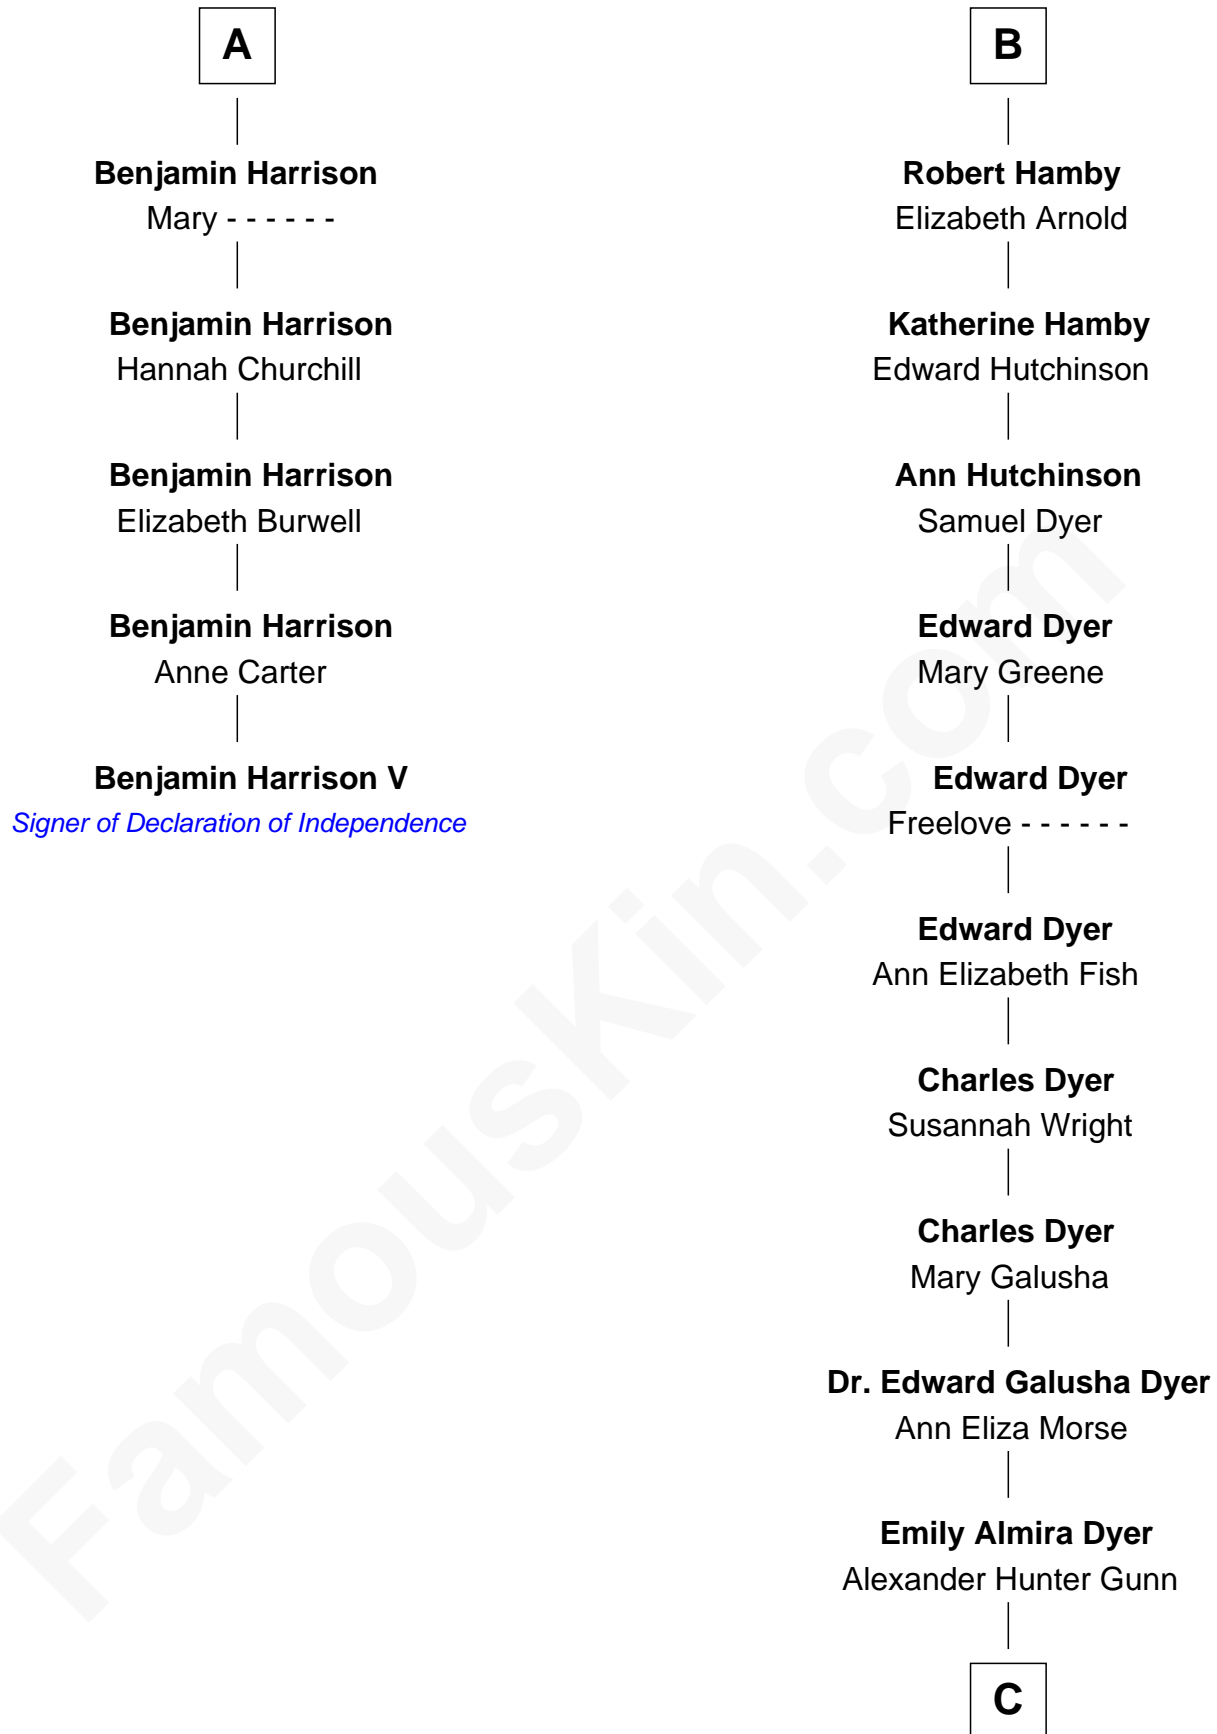

FamousKin.com

Relationship Chart of

Benjamin Harrison V

Signer of the Declaration of Independence

11th cousin 9 times removed of

Andrew Shue

TV Actor

Stephen le Scrope

Margery de Welles

John le Scrope
Elizabeth Chaworth

Elizabeth le Scrope
Sir Henry le Scrope

Margaret Scrope
John Bernard

John Bernard
Margaret Daundelyn

John Bernard
Cecily Muscote

Francis Bernard
Alice Hazlewood

Elizabeth Bernard
Thomas Harrison

Probable

A

Maude le Scrope
Sir Baldwin Freville

Margaret Freville
Sir Hugh Willoughby

Margery Willoughby
Sir Godfrey Hilton

Elizabeth Hilton
Richard Thimbleby

Anne Thimbleby
John Booth

Eleanor Booth
Edward Hamby

William Hamby
Margaret Blewett

B

C

Alexander Hunter Gunn
Harriet Grace Brewster Willcox

Mary Brewster Gunn
Adoniram Judson Wells

Anne Brewster Wells
James William Shue

Andrew Shue
TV Actor