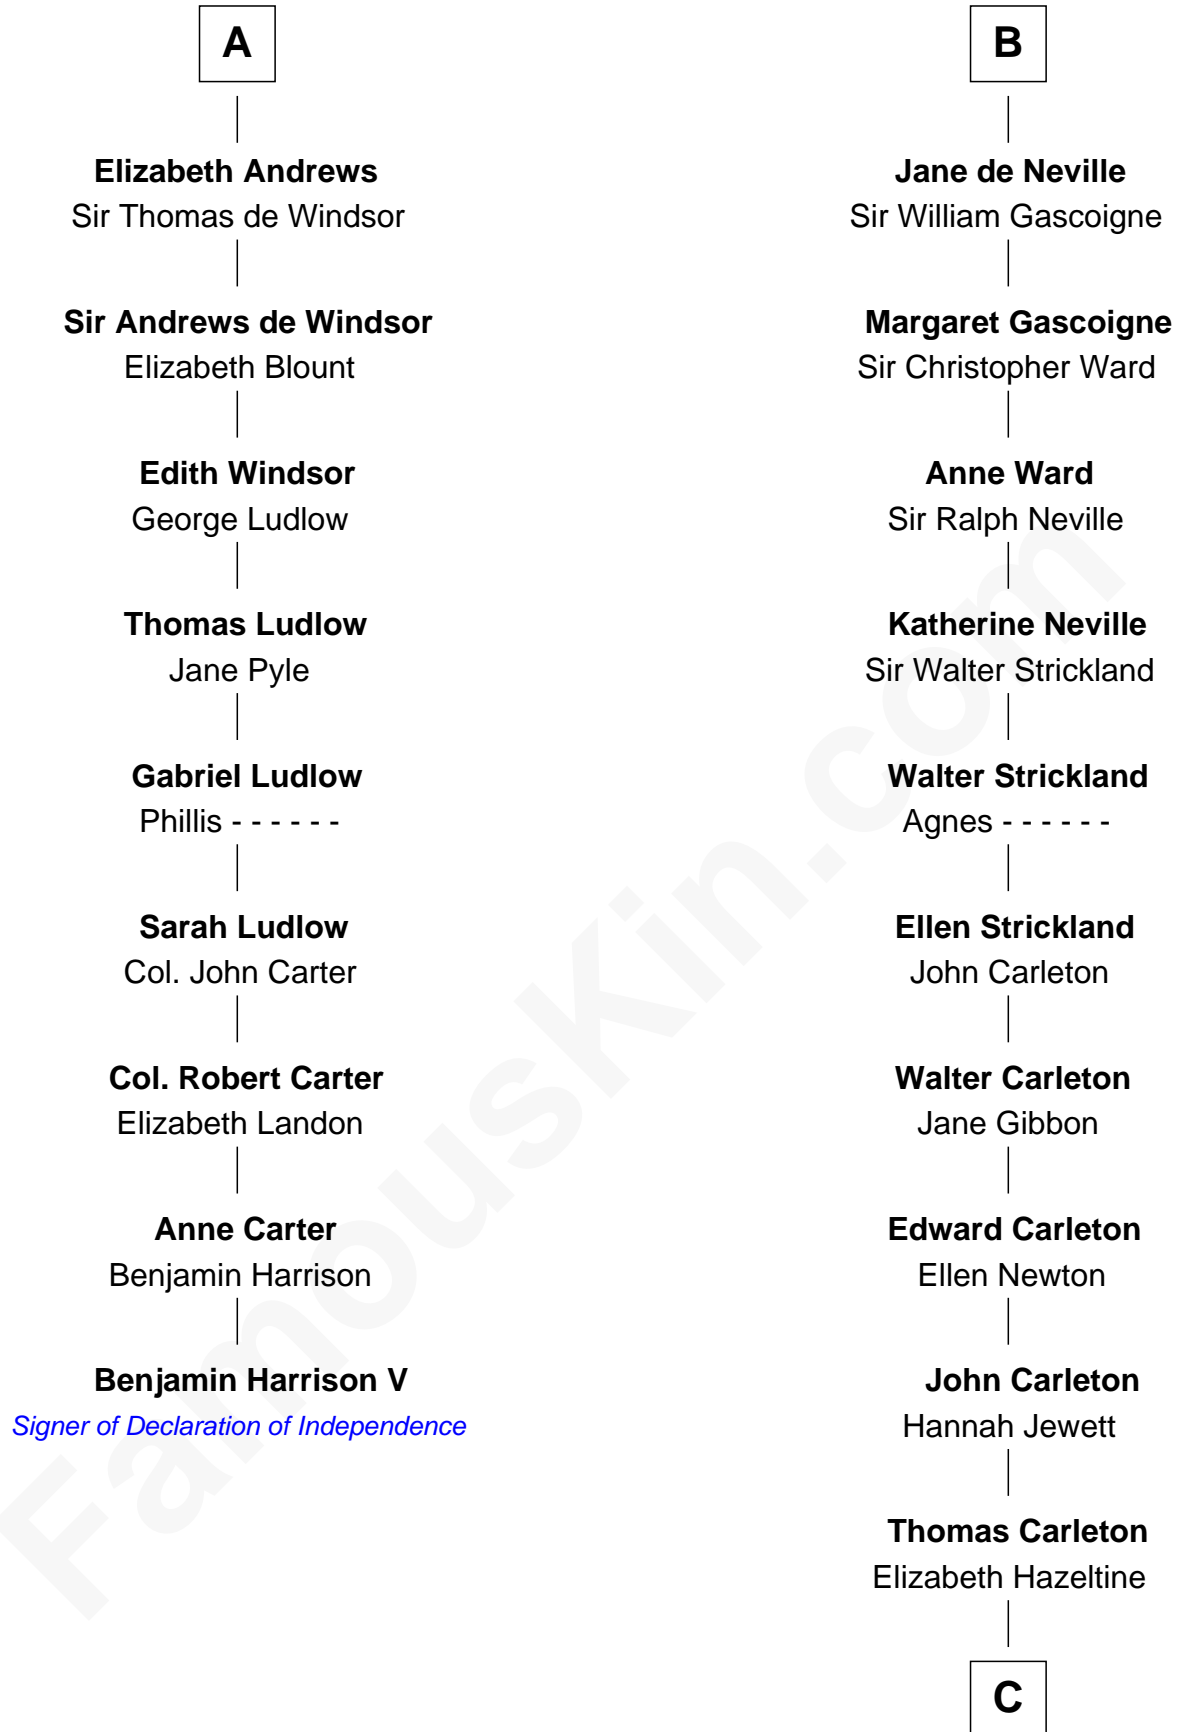

FamousKin.com

Relationship Chart of

Benjamin Harrison V

Signer of the Declaration of Independence

15th cousin 6 times removed of

Charles A. Pillsbury

Co-Founder of C.A. Pillsbury Co.

Sir Humphrey de Bohun

Eleanor de Braiose

C

John Carleton

Hannah Platts

Moses Carleton

Margaret Sprake

Henry Carleton

Polly Greeley