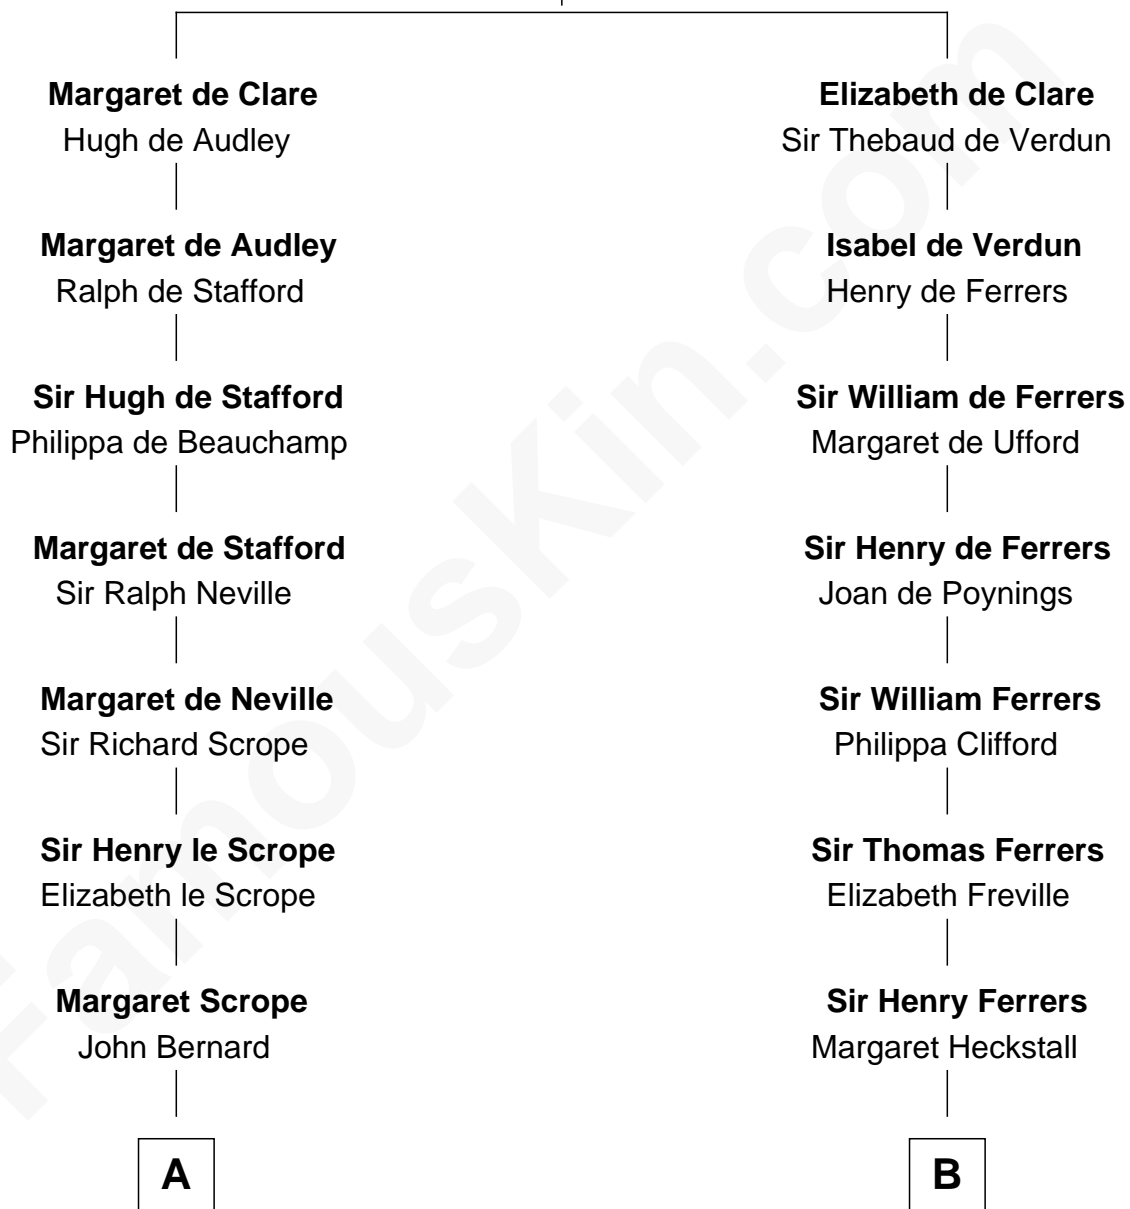

## Relationship Chart of

### Benjamin Harrison V

*Signer of the Declaration of Independence*

15th cousin 6 times removed of

**John McCain**

*U.S. Senator from Arizona*

**Sir Gilbert de Clare**

Joan of Acre

**C**

**Eliza Geddy Fenner**

James Vaulx

**James Junius Vaulx**

Margaret Garside

**Katherine Davey Vaulx**

Adm. John Sidney McCain

**Adm. John Sidney McCain**

Roberta Wright