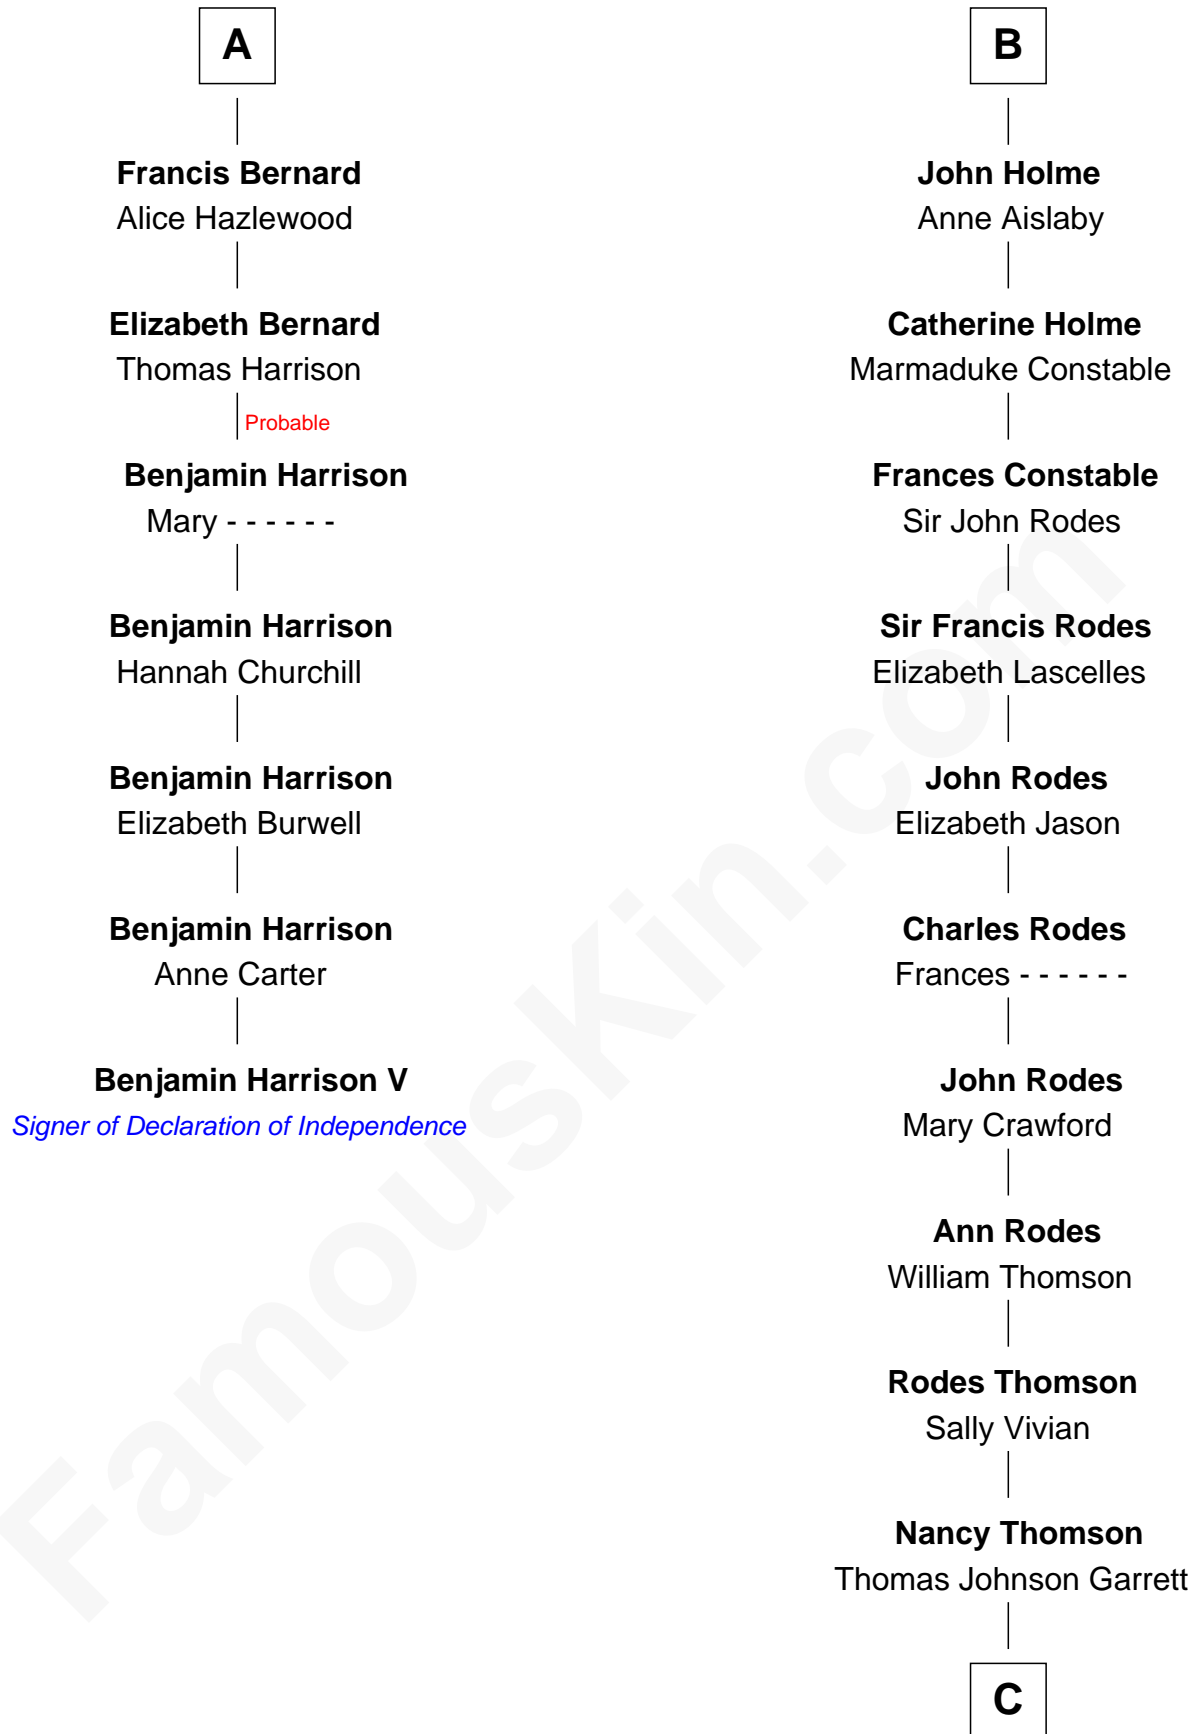

### Benjamin Harrison V

*Signer of the Declaration of Independence*

13th cousin 7 times removed of

**Melvyn Douglas**  
*Movie Actor*

**Sir Ralph de Neville**  
Alice de Audley

**Sir John de Neville**  
Maude de Percy

**Sir Ralph Neville**  
Margaret de Stafford

**Margaret de Neville**  
Sir Richard Scrope

**Sir Henry le Scrope**  
Elizabeth le Scrope

**Margaret Scrope**  
John Bernard

**John Bernard**  
Margaret Daundelyn

**John Bernard**  
Cecily Muscote

**A**

**Margaret de Neville**  
Sir Henry Percy

**Sir Henry Percy**  
Elizabeth Mortimer

**Elizabeth Percy**  
Sir John Clifford

**Mary Clifford**  
Sir Philip Wentworth

**Elizabeth Wentworth**  
Sir Martin de la See

**Joan de la See**  
Sir Piers Hildyard

**Katherine Hildyard**  
William Holme

**B**

**C**

**Sophia Garrett**  
Erskine Douglas

**Emma Jane Douglas**  
Col. George Taliaferro Shackelford

**Lena Priscilla Shackelford**  
Edouard Gregory Hesselberg