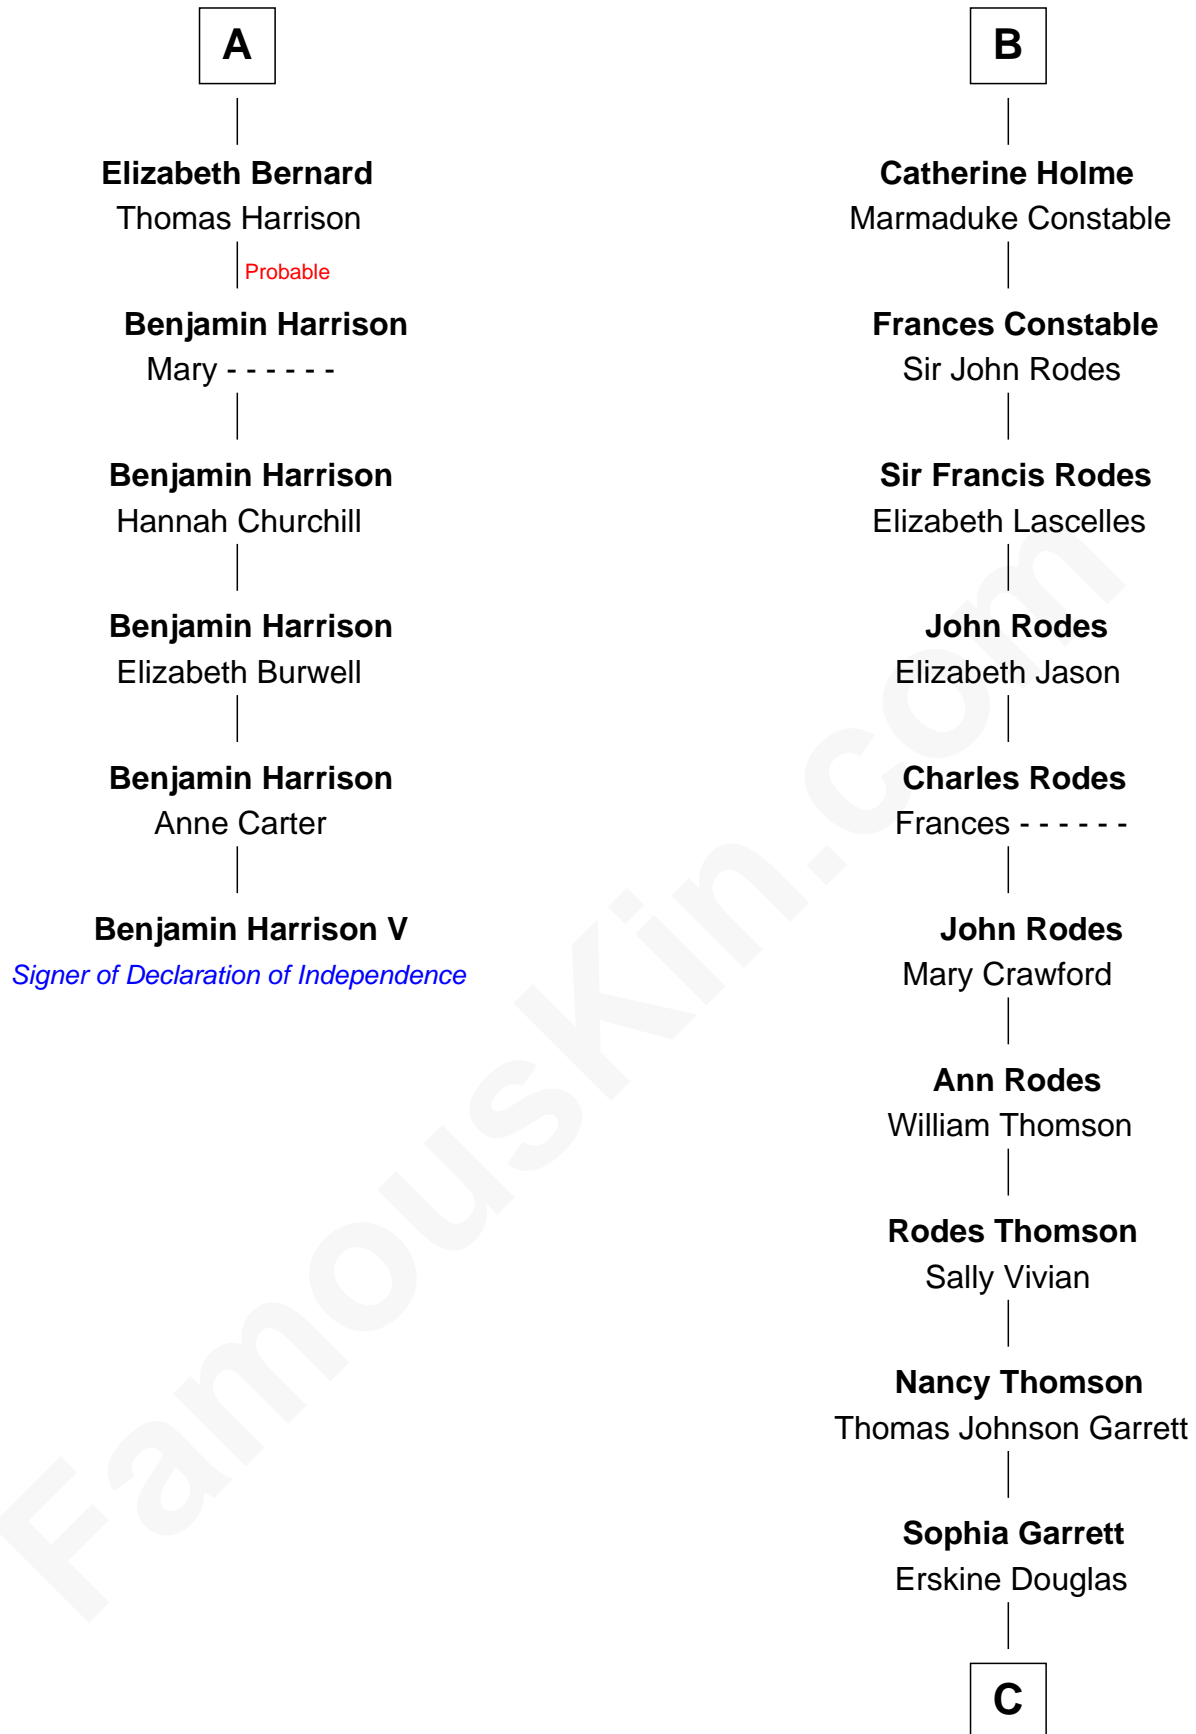

FamousKin.com

Relationship Chart of

Benjamin Harrison V

Signer of the Declaration of Independence

12th cousin 7 times removed of

Melvyn Douglas
Movie Actor

Sir Hugh de Stafford
Philippa de Beauchamp

Margaret de Stafford

Margaret Daundelyn

John Bernard

Cecily Muscote

Francis Bernard

Alice Hazlewood

A

Katherine de Stafford

Michael de la Pole

Isabel de la Pole

Thomas Morley

Anne Morley

Sir John Hastings

Elizabeth Hastings

Sir Robert Hildyard

Sir Piers Hildyard

Joan de la See

Katherine Hildyard

William Holme

John Holme

Anne Aislaby

B

C

Emma Jane Douglas

Col. George Taliaferro Shackelford