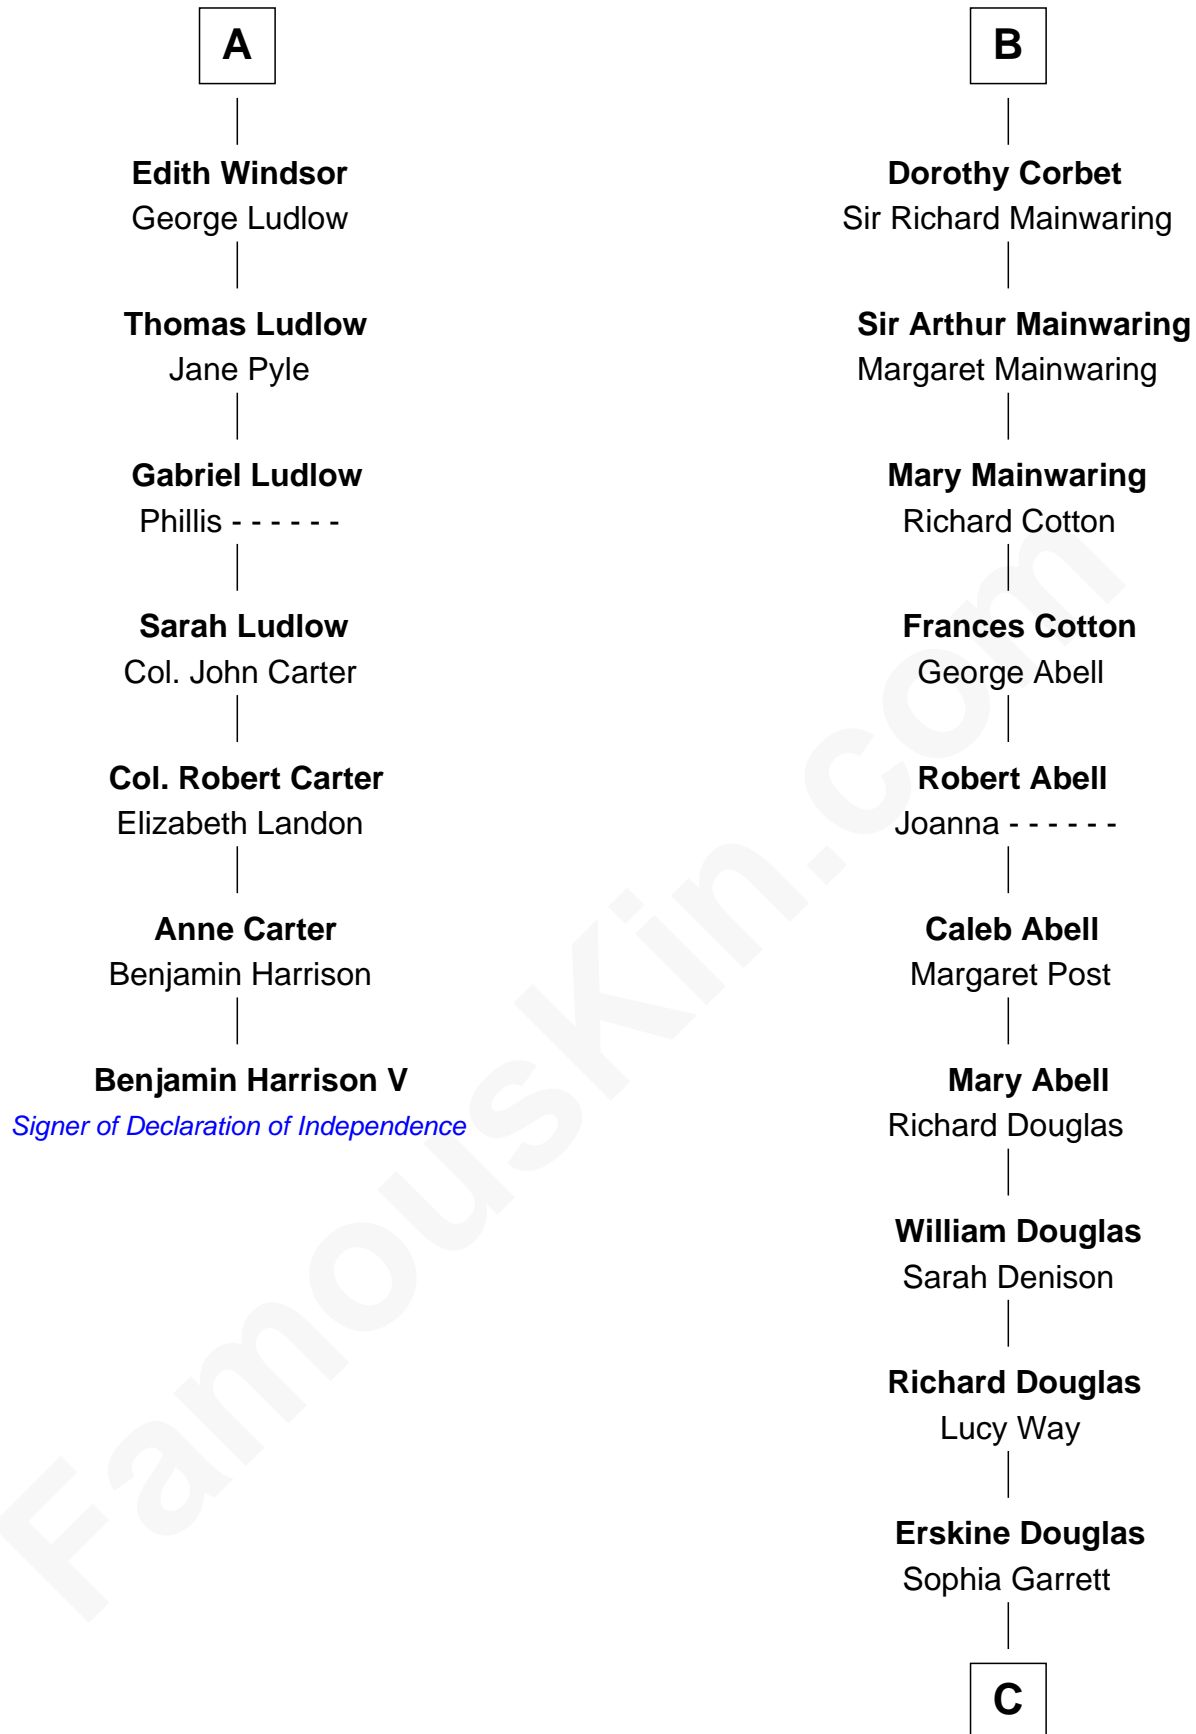

FamousKin.com

Relationship Chart of

Benjamin Harrison V

Signer of the Declaration of Independence

13th cousin 6 times removed of

Melvyn Douglas
Movie Actor

Humphrey de Bohun
Elizabeth Plantagenet

C

Emma Jane Douglas

Col. George Taliaferro Shackelford

Lena Priscilla Shackelford

Edouard Gregory Hesselberg

Melvyn Douglas

Movie Actor

FamousKin.com